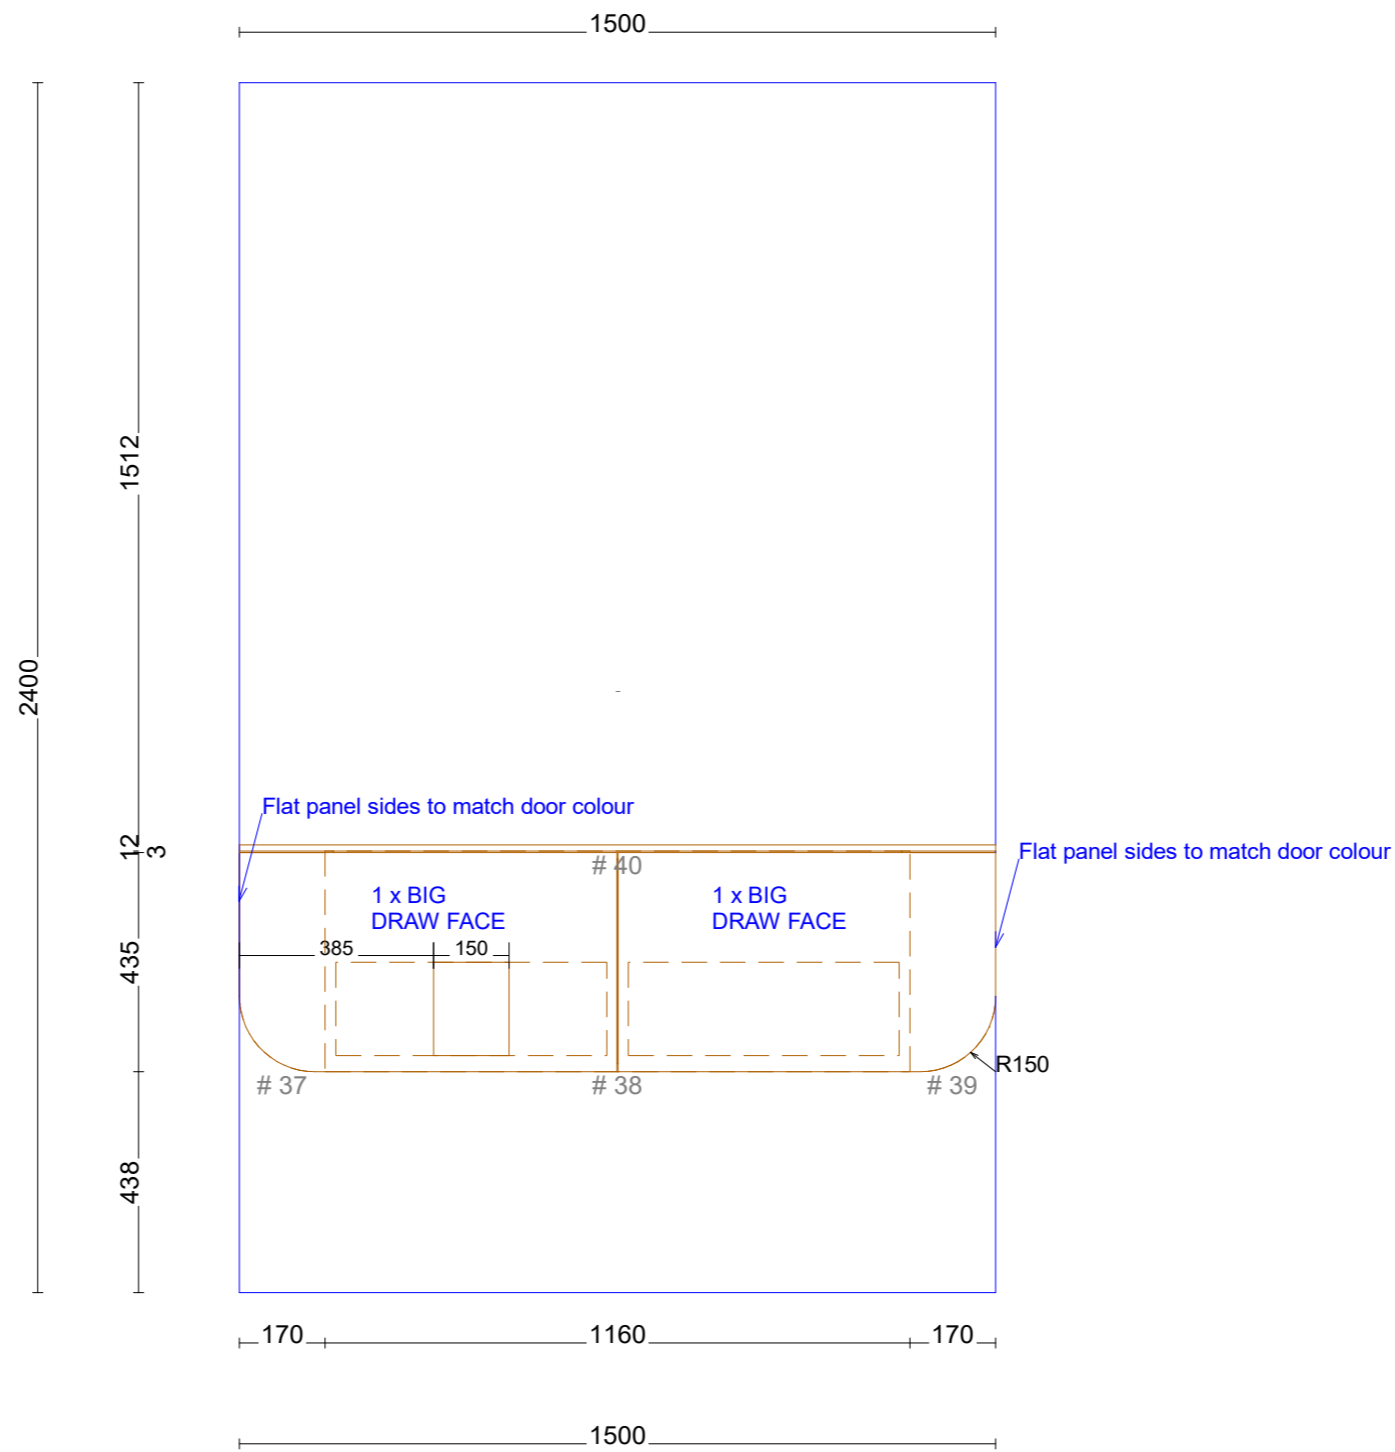

Range:Brela 1500mm Single Bowl Left