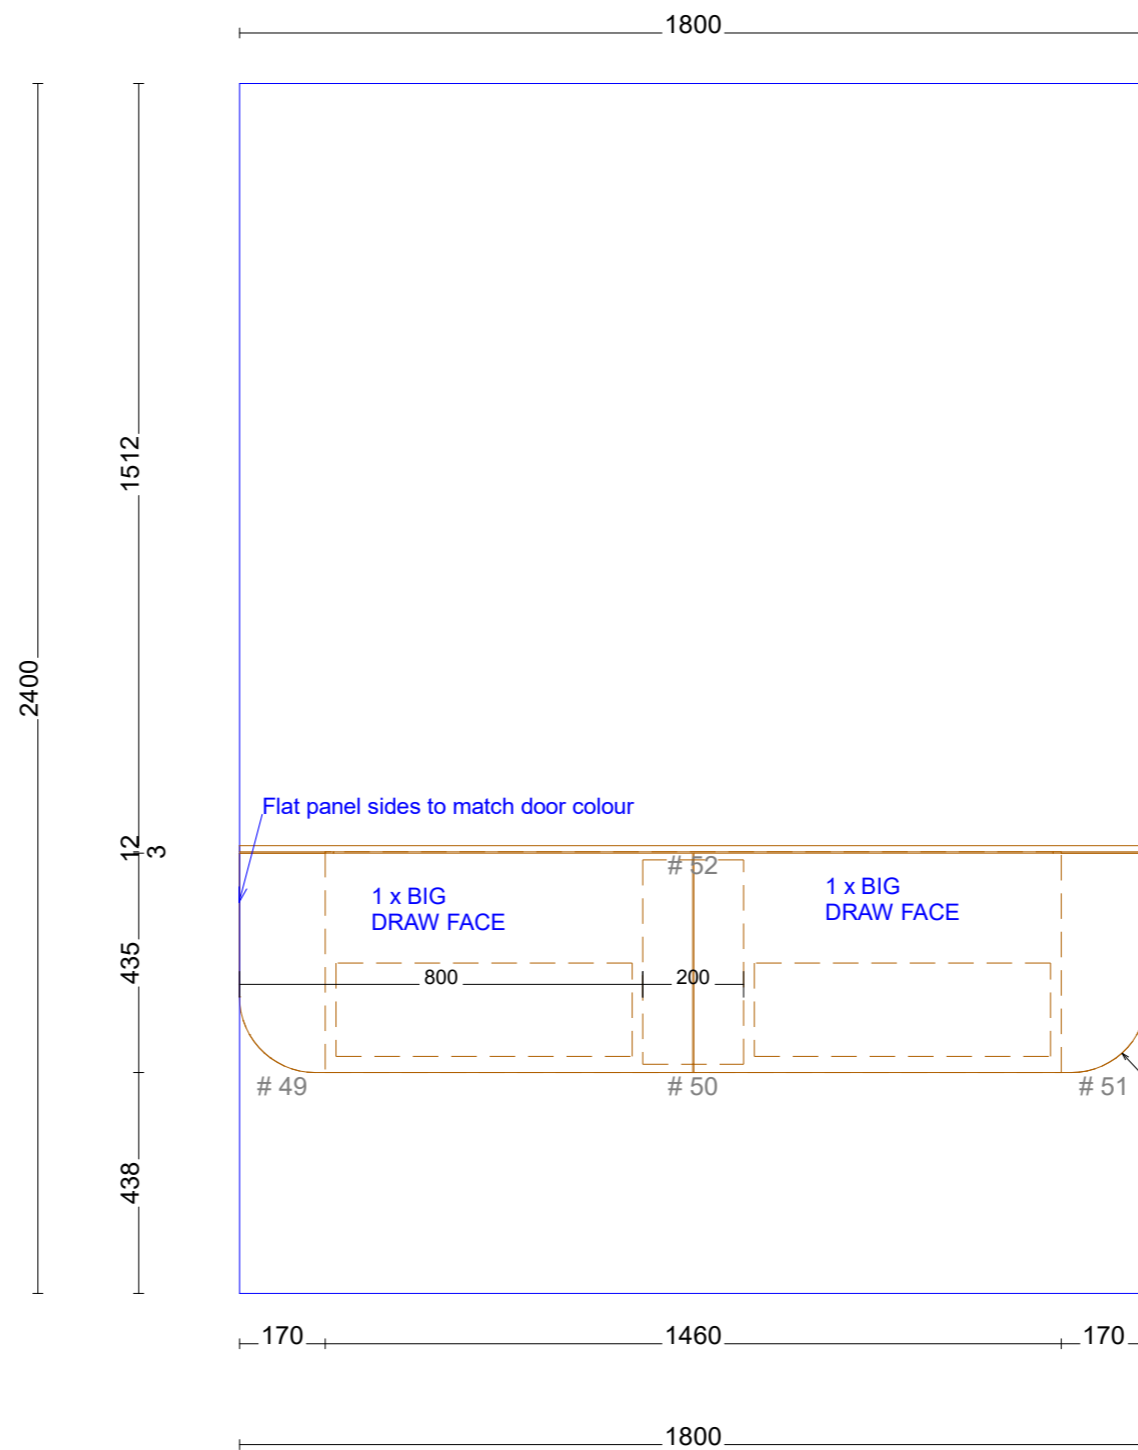

Range:Breia 1800mm Single Bowl Centre