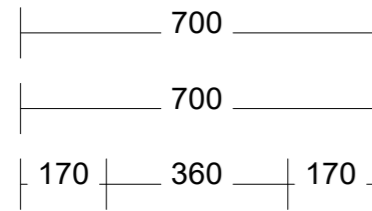

Range:Firenza 700mm Single Bowl Centre