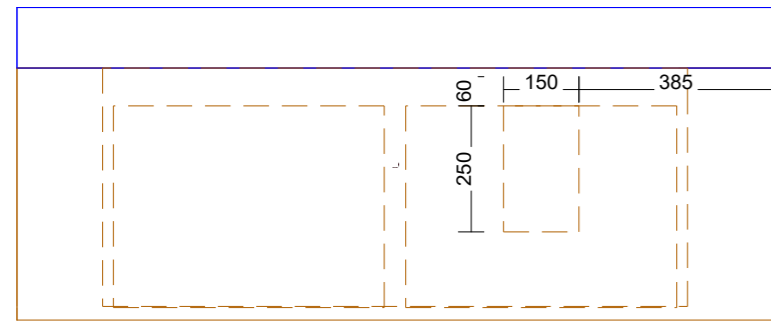

Range:Breia 1500mm Single Bowl Right