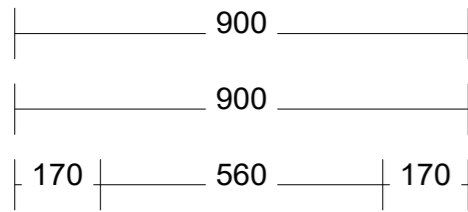

Range: Brela 900mm Single Bowl Centre