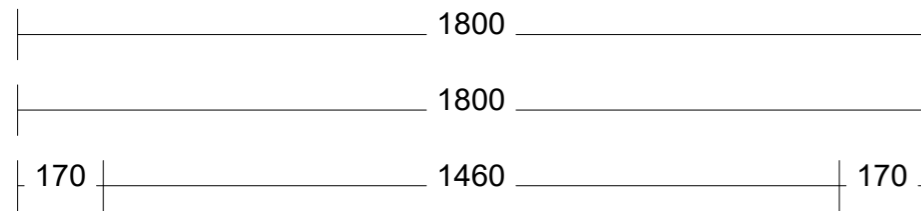

# Range: Brela 1500mm Double Bowl

# Range:Breia 1800mm Single Bowl Centre

# Range:Breia 1800mm Single Bowl Left