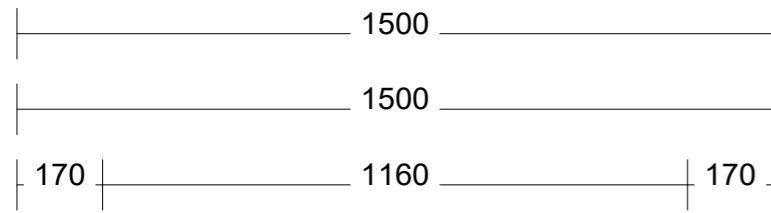

Range:Breia 1500mm Single Bowl Right