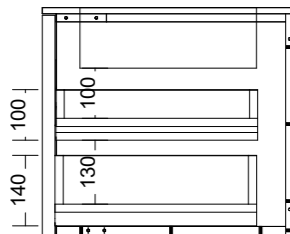

Pill Shape shaving cab  
LED. On all sides of cab

Inner draw set-out with  
under mount basin

LED set-out on vanity  
cabinets

Inner draw set-out with  
top mount basin

LED set-out on chrucl  
arch shaving cabinets