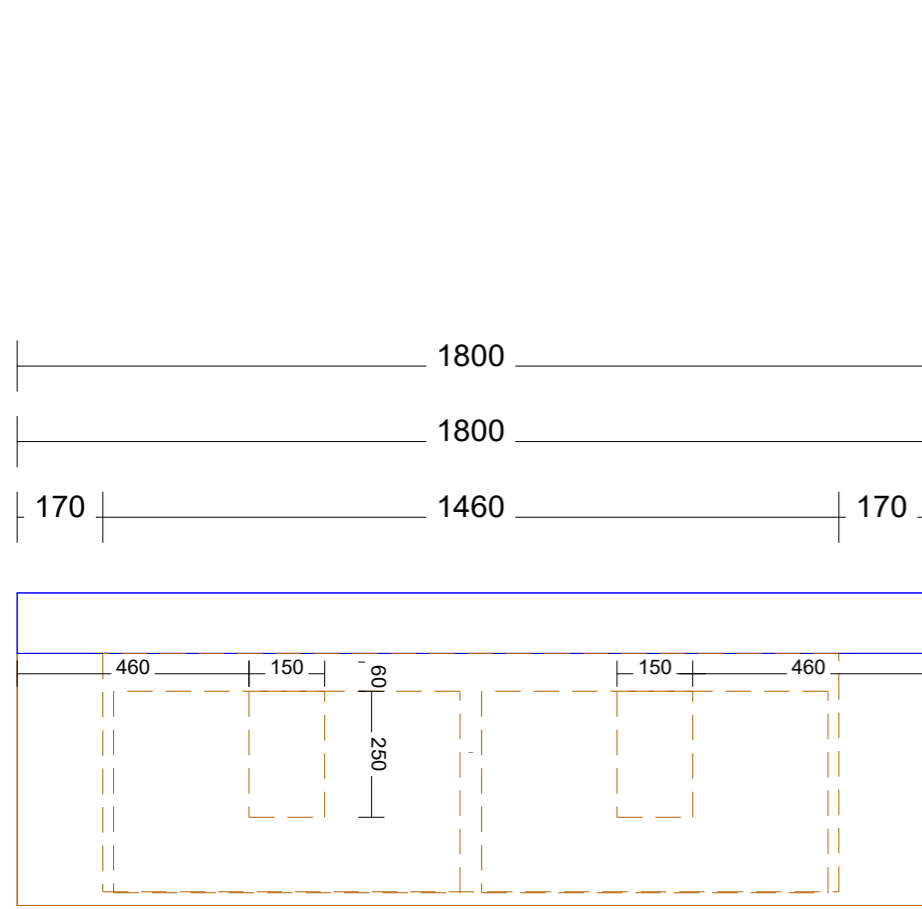

# Range: Brela 1500mm Double Bowl

# Range:Breia 1800mm Single Bowl Centre

# Range:Breia 1800mm Single Bowl Left

# Range:Brela 1800mm Single Bowl Right