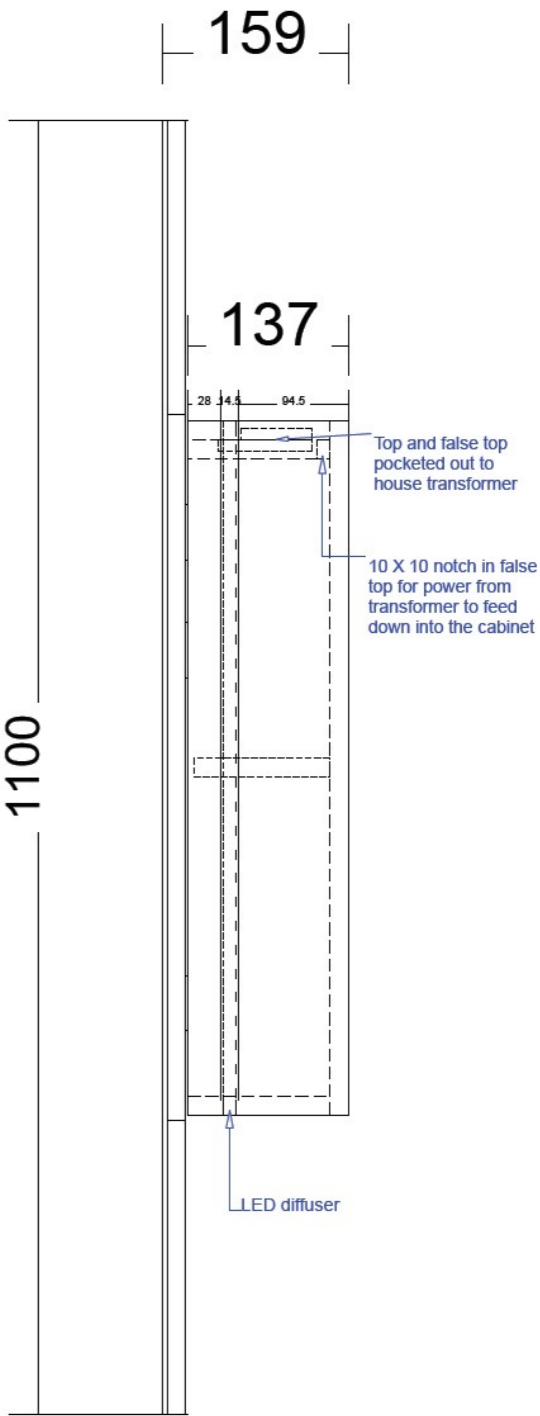

Pill Shape shaving cab  
LED. On all sides of cab

Inner draw set-out with  
under mount basin

LED set-out on vanity  
cabinets

Inner draw set-out with  
top mount basin

LED set-out on chrucl  
arch shaving cabinets

## TAP HOLE LINE DRAWINGS

NO TAP HOLE

1 TAP HOLE

2 TAP HOLE

3 TAP HOLE