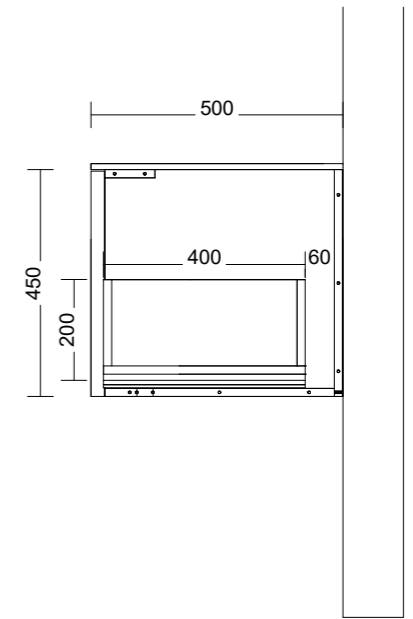

Range: Brela 700mm Single Bowl Centre