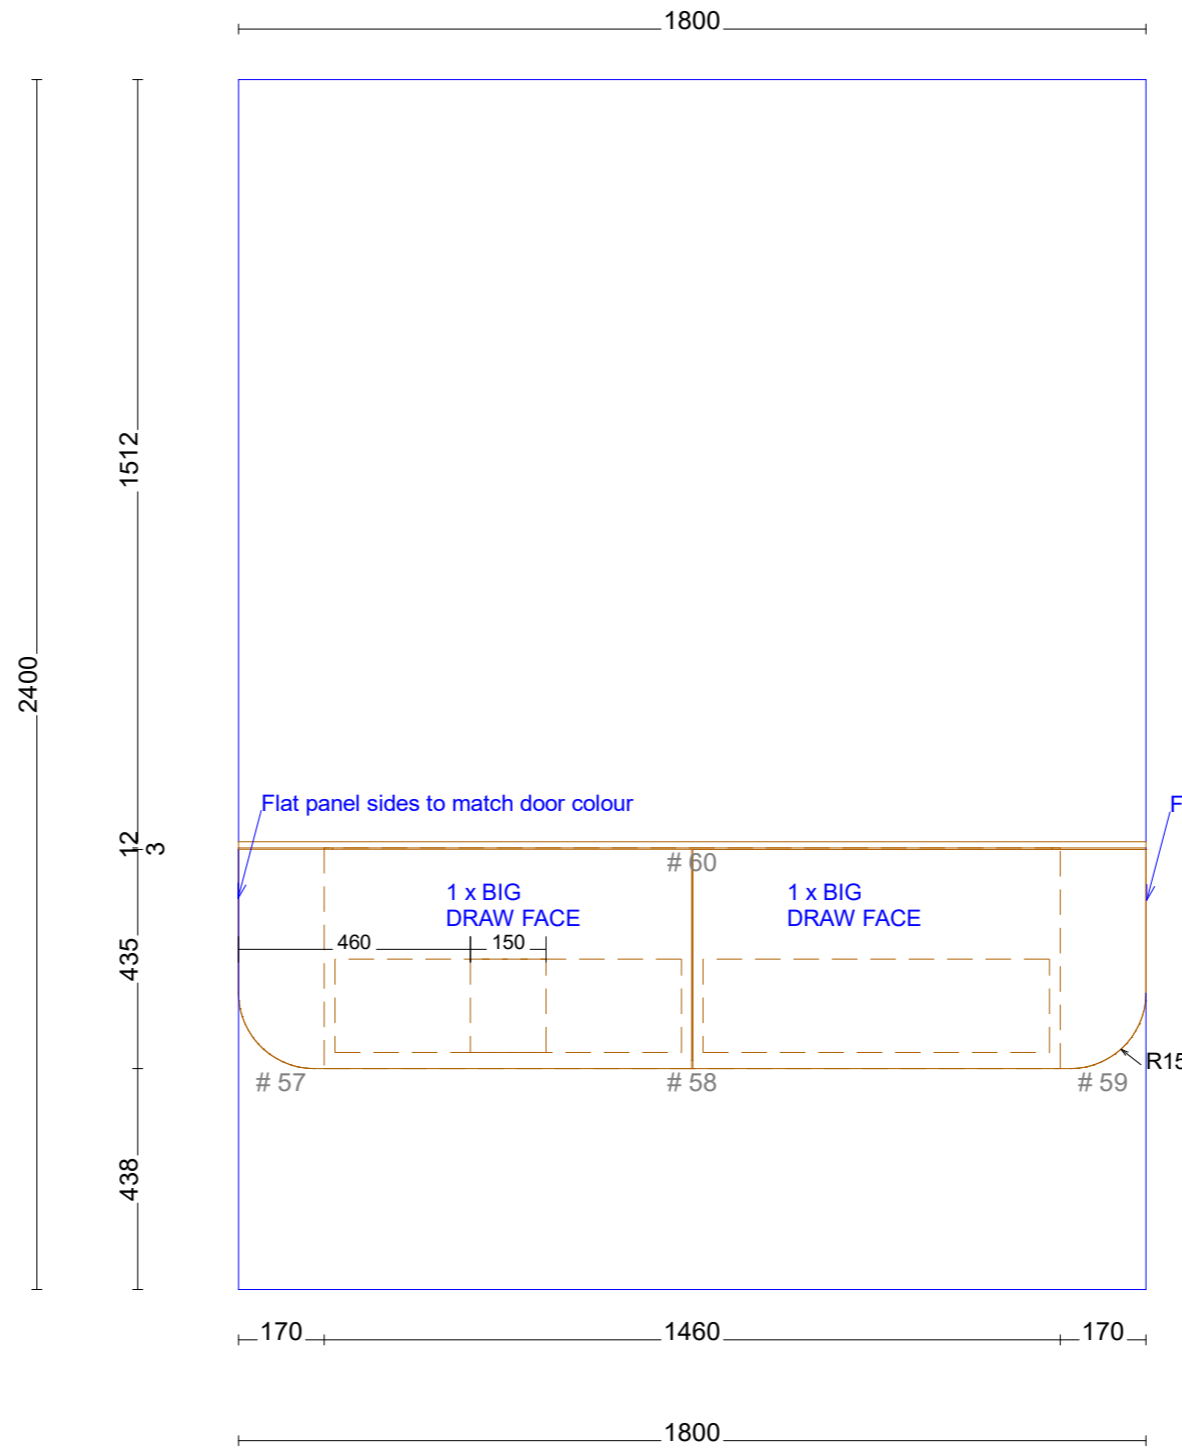

# Range:Brela 1500mm Single Bowl Left

# Range:Breia 1500mm Single Bowl Right

# Range:Breia 1800mm Single Bowl Left

# Range:Brela 1800mm Single Bowl Right