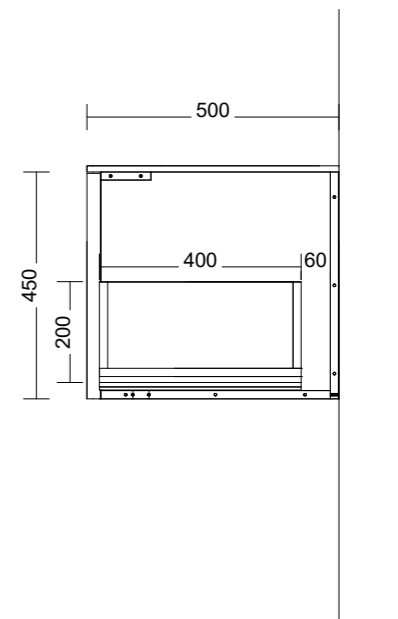

Pill Shape shaving cab  
LED. On all sides of cab

Inner draw set-out with  
under mount basin

LED set-out on vanity  
cabinets

Inner draw set-out with  
top mount basin

LED set-out on chrucl  
arch shaving cabinets

# Range: Brela 700mm Single Bowl Centre

# Range:Breia 1200mm Single Bowl Centre

# Range:Brela 1800mm Single Bowl Right