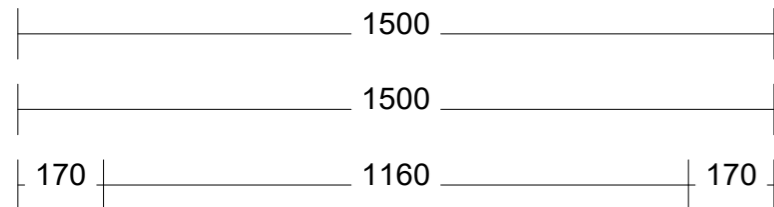

Range: Brela 1500mm Double Bowl