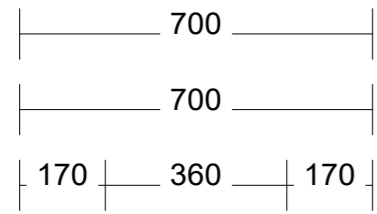

Range: Brela 700mm Single Bowl Centre