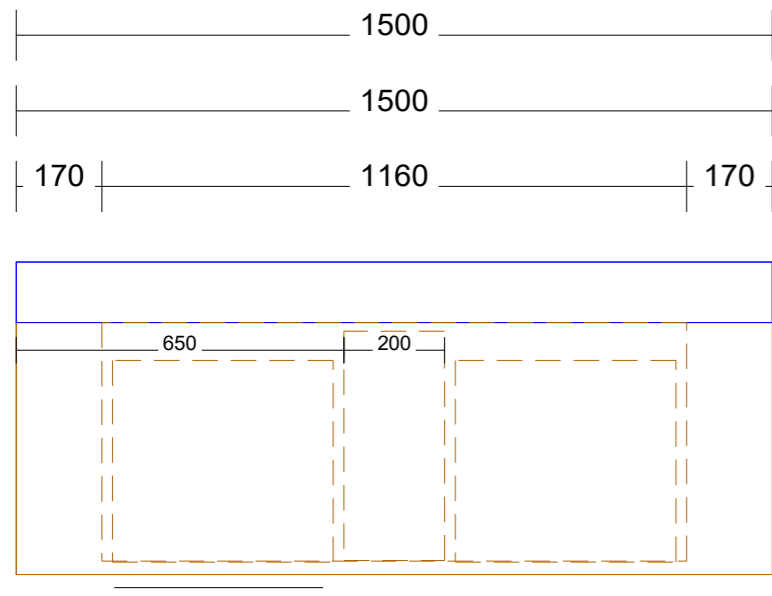

Range:Brela 1500mm Single Bowl Centre