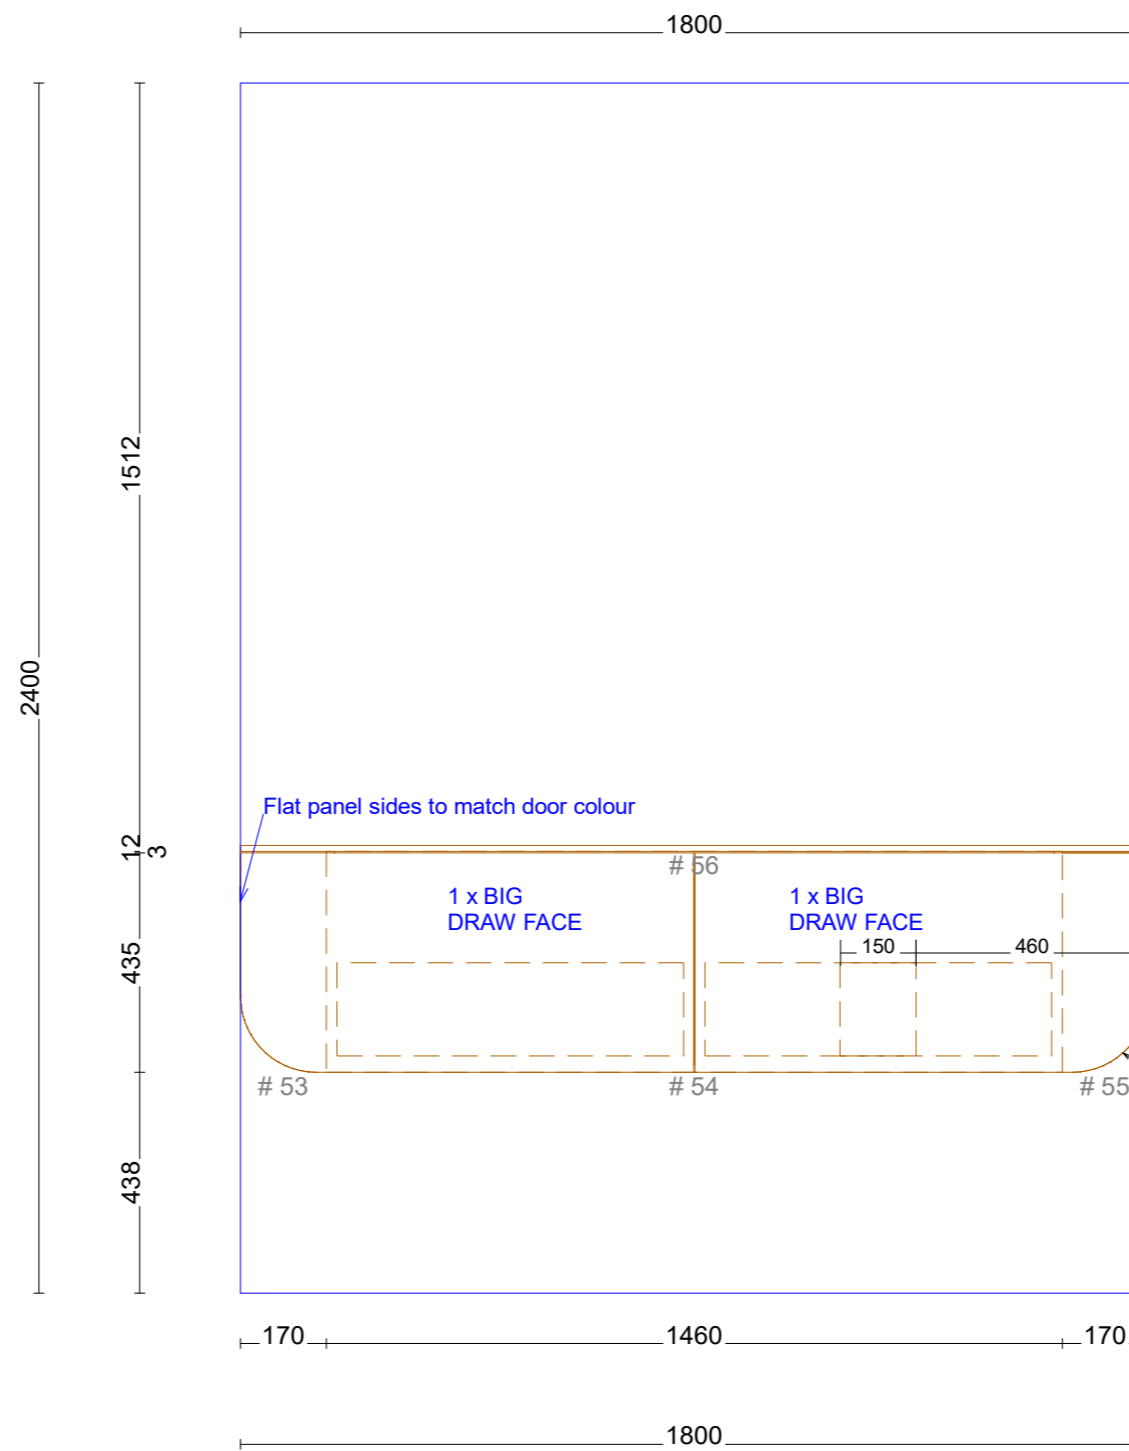

# Range: Brela 1500mm Double Bowl

# Range:Breia 1800mm Single Bowl Centre

# Range:Breia 1800mm Single Bowl Left

# Range:Brela 1800mm Single Bowl Right