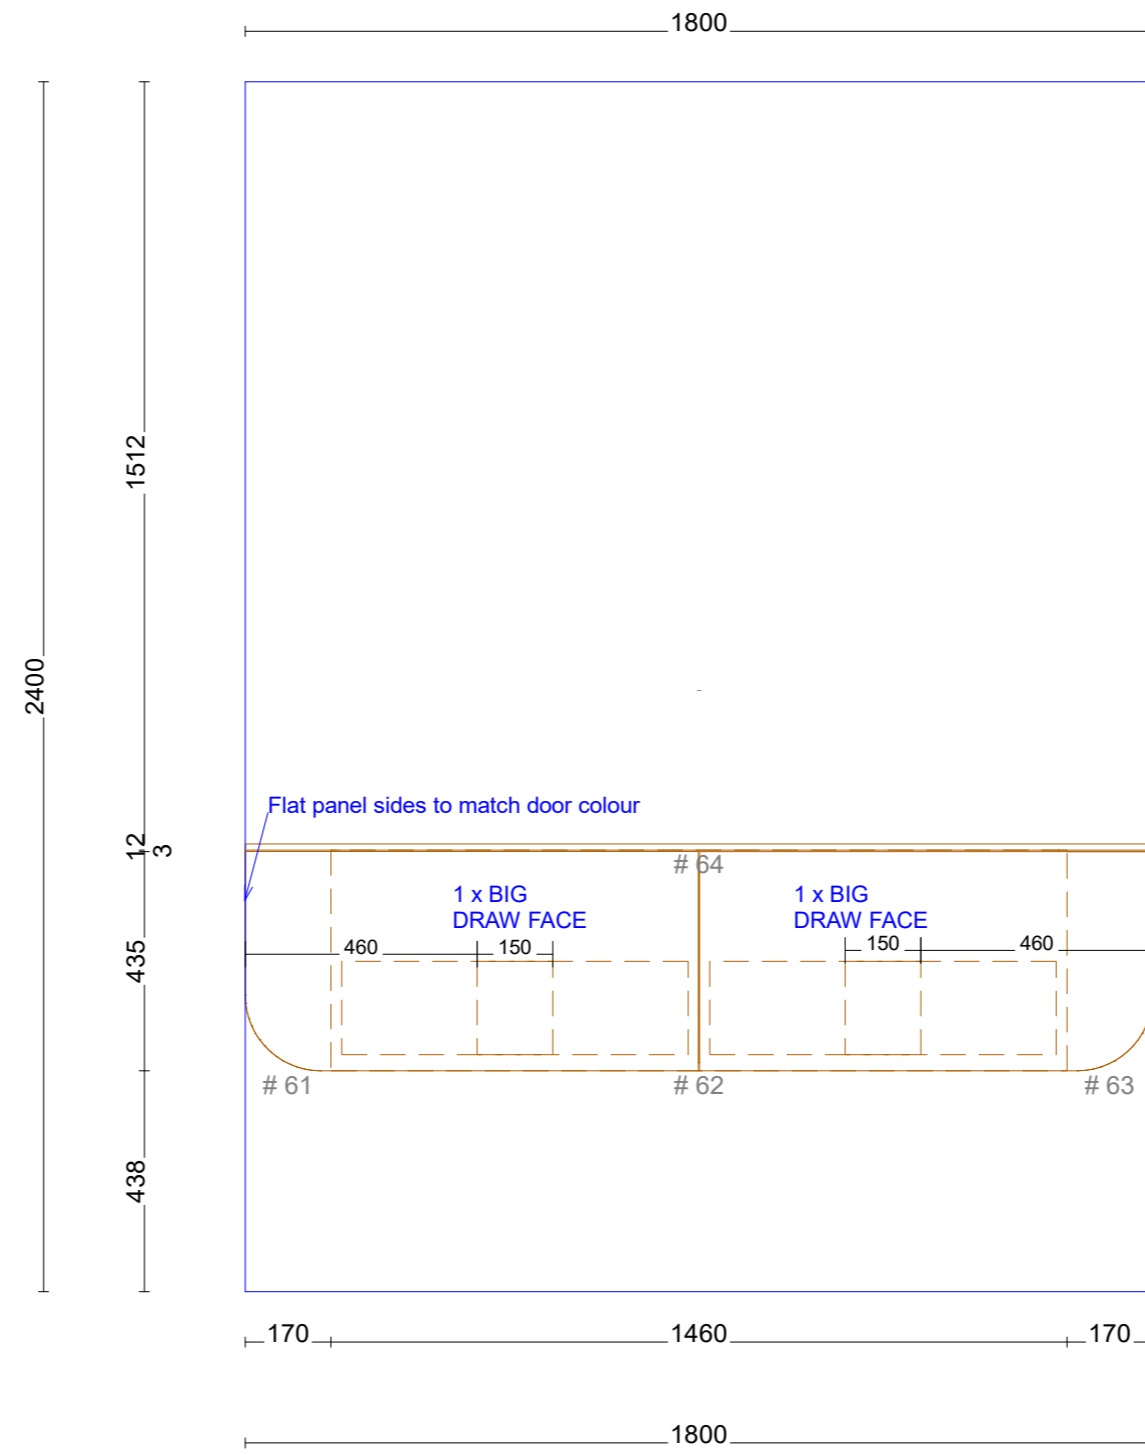

# Range: Brela 1500mm Double Bowl

# Range:Breia 1800mm Single Bowl Centre

# Range:Breia 1800mm Single Bowl Left

# Range:Brela 1800mm Single Bowl Right