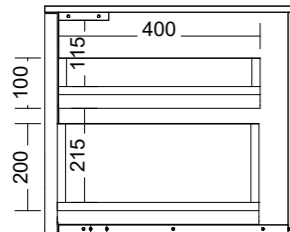

Pill Shape shaving cab  
LED. On all sides of cab

Inner draw set-out with  
under mount basin

LED set-out on vanity  
cabinets

Inner draw set-out with  
top mount basin

LED set-out on chrucl  
arch shaving cabinets