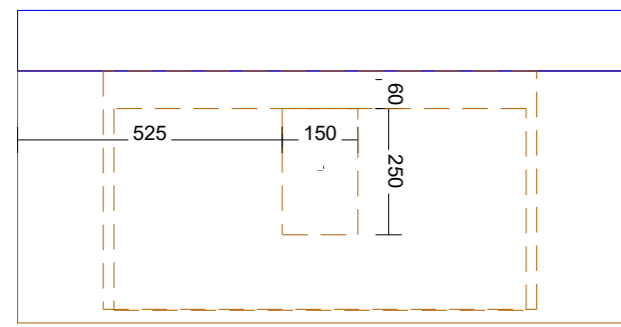

Range:Breia 1200mm Single Bowl Centre