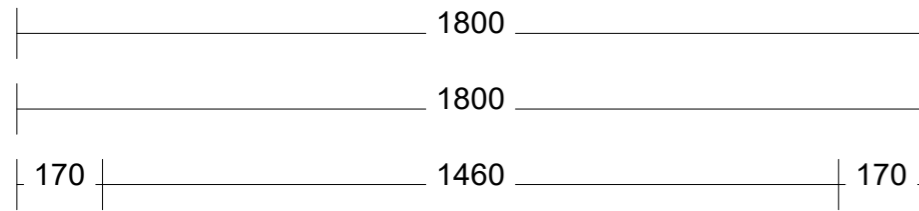

Range:Breia 1800mm Single Bowl Centre