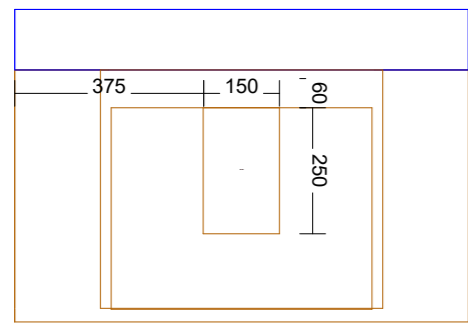

Range: Brela 900mm Single Bowl Centre