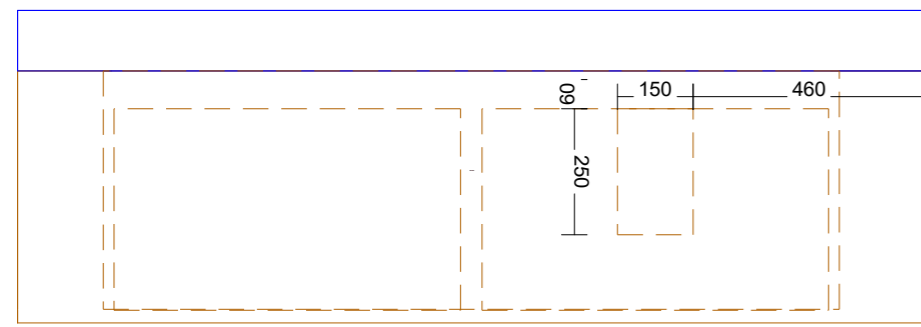

Range:Brela 1800mm Single Bowl Right