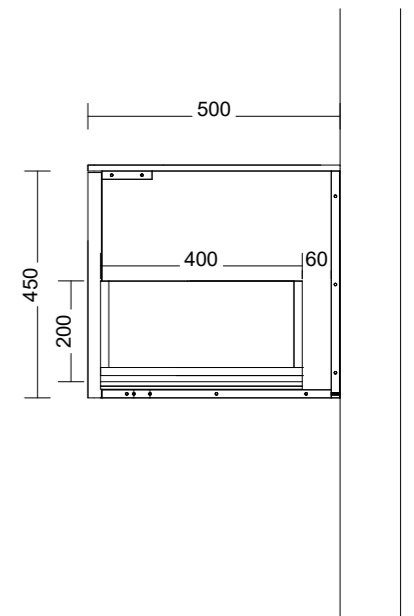

# Range:Breia 1500mm Single Bowl Right

# Range:Breia 1800mm Single Bowl Centre

# Range:Breia 1800mm Single Bowl Left