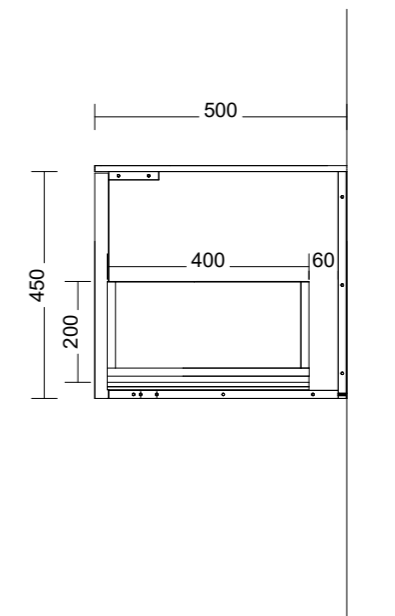

Range: Brela 900mm Single Bowl Centre