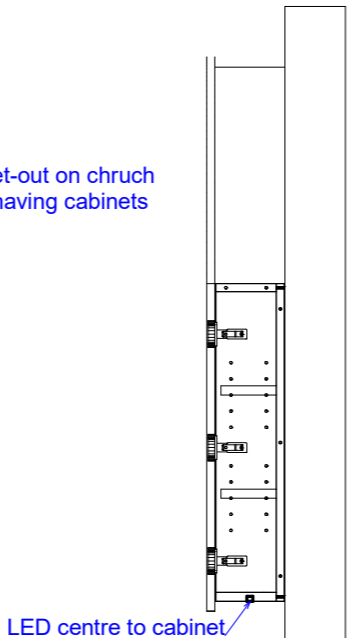

Pill Shape shaving cab  
LED. On all sides of cab

Inner draw set-out with  
under mount basin

LED set-out on vanity  
cabinets

Inner draw set-out with  
top mount basin

LED set-out on chrucl  
arch shaving cabinets