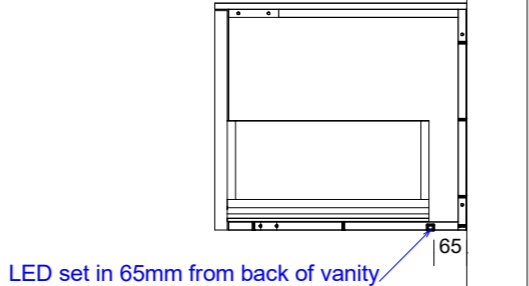

Pill Shape shaving cab  
LED. On all sides of cab

Inner draw set-out with  
under mount basin

LED set-out on vanity  
cabinets

Inner draw set-out with  
top mount basin

LED set-out on chrucl  
arch shaving cabinets