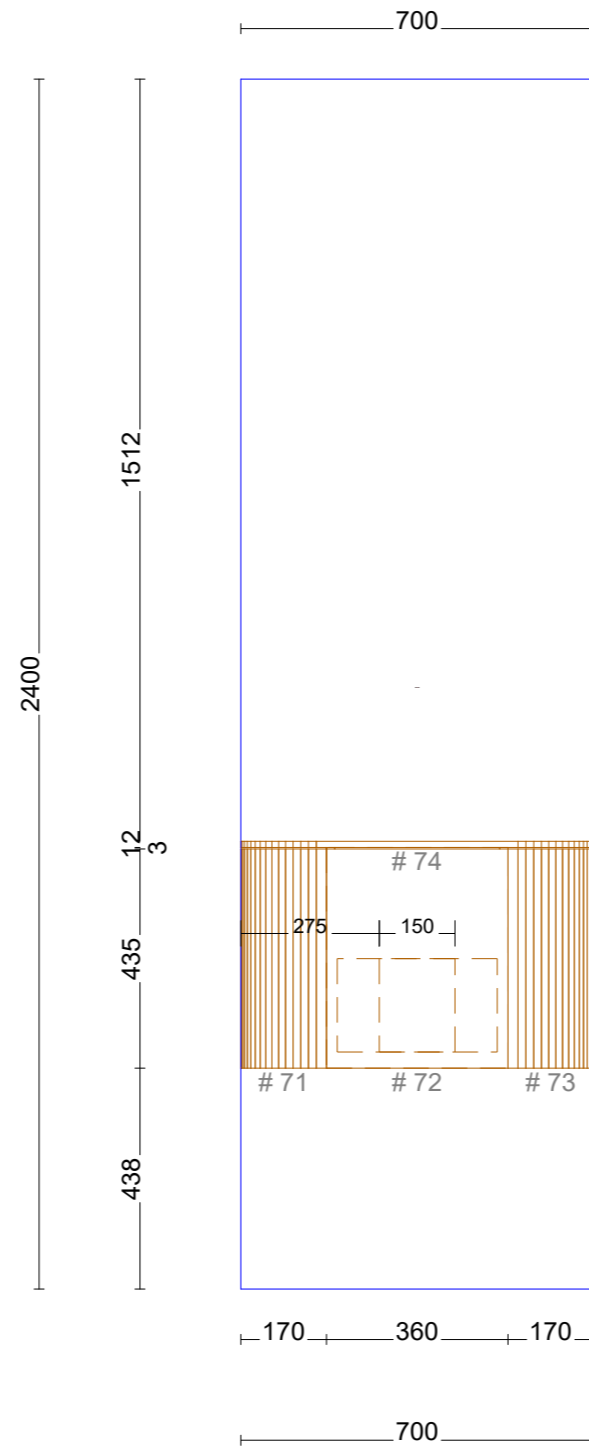

Range:Firenza 700mm Single Bowl Centre