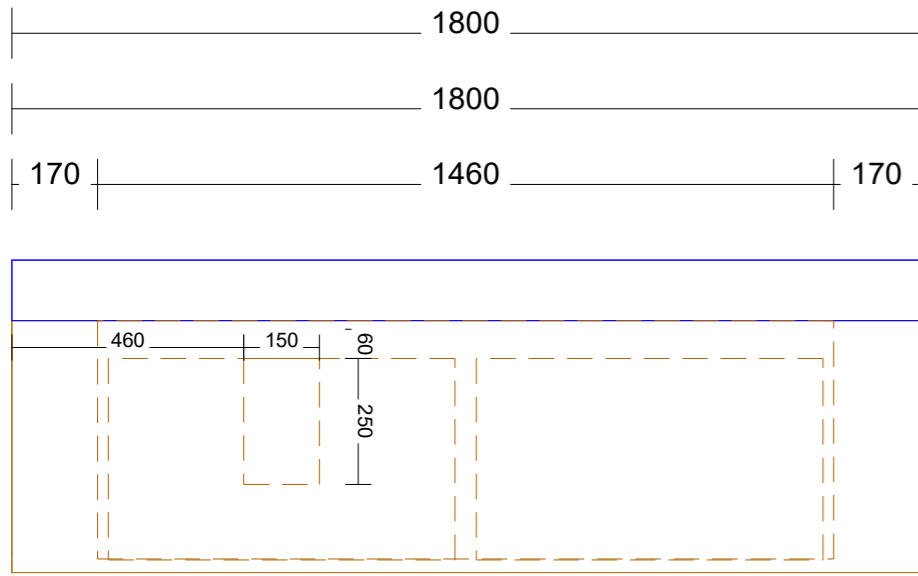

# Range:Brela 1500mm Single Bowl Left

# Range:Breia 1500mm Single Bowl Right

# Range:Breia 1800mm Single Bowl Left

# Range:Brela 1800mm Single Bowl Right