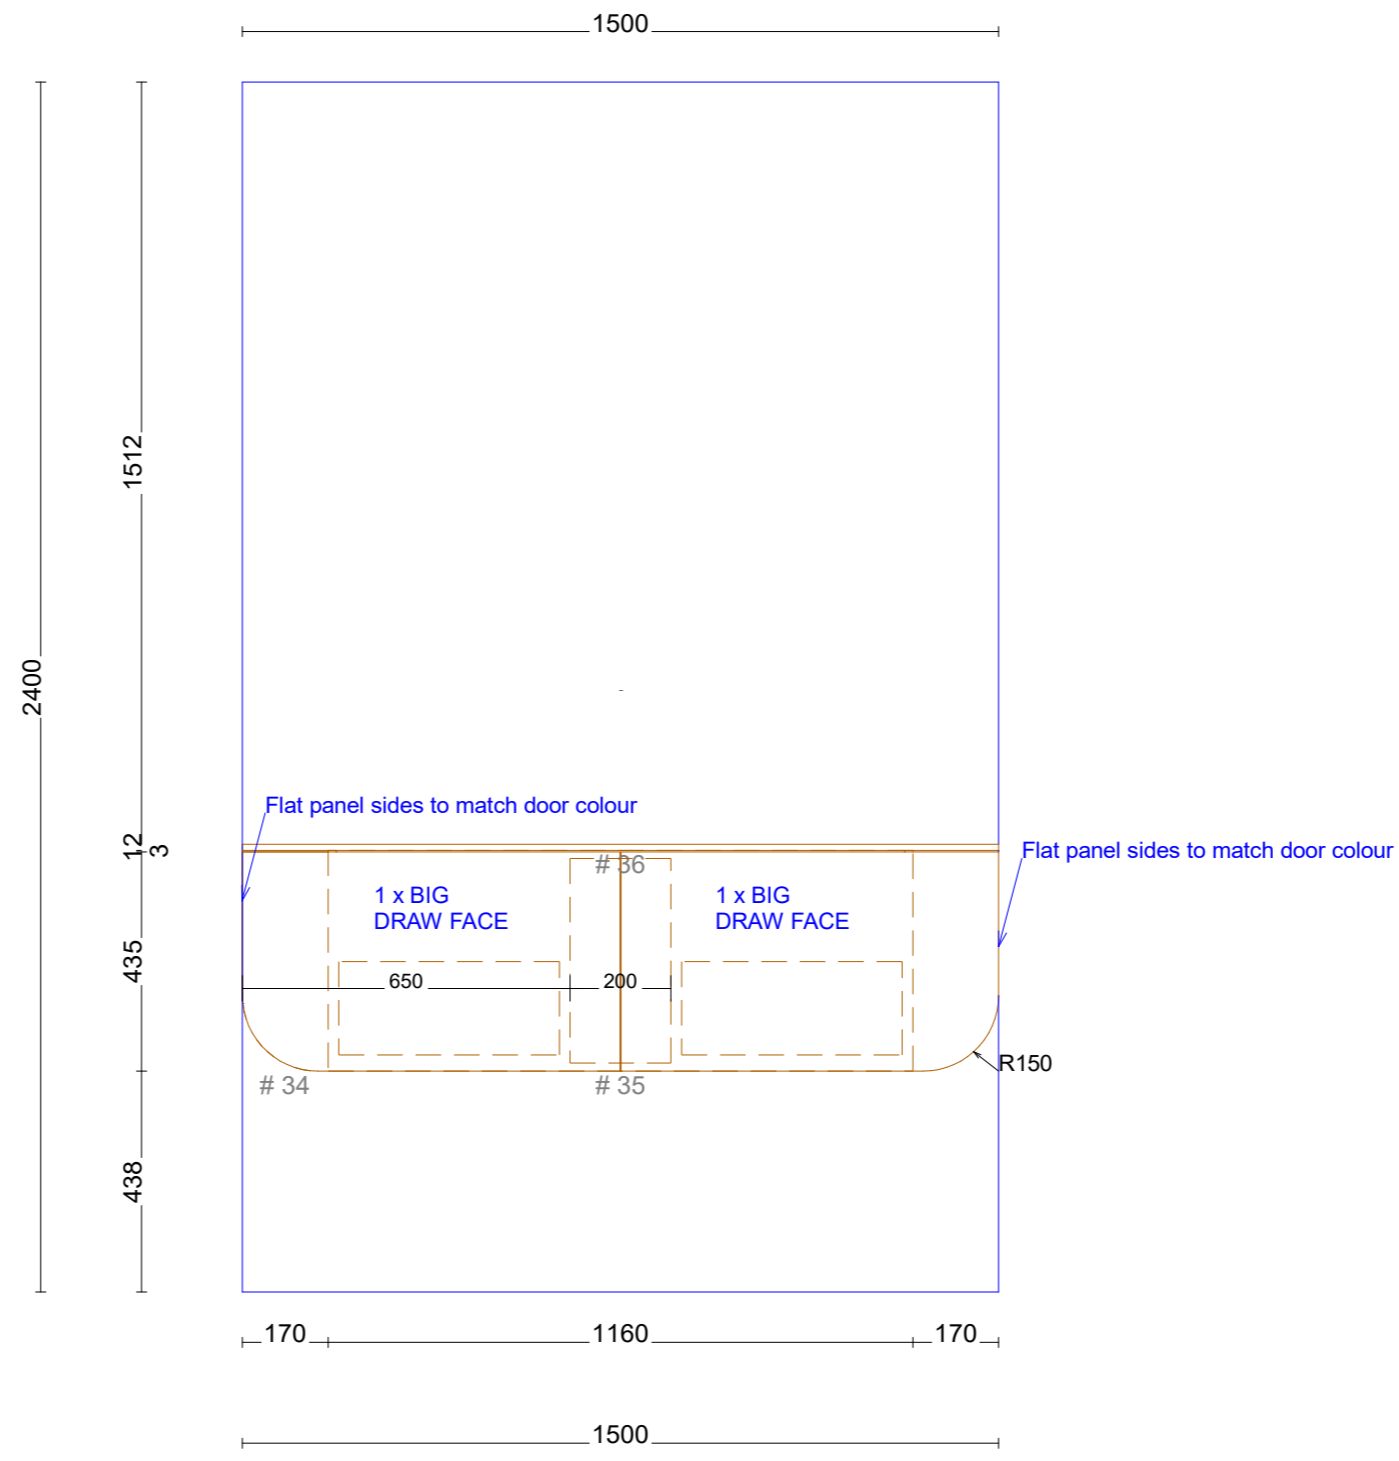

Range:Brela 1500mm Single Bowl Centre