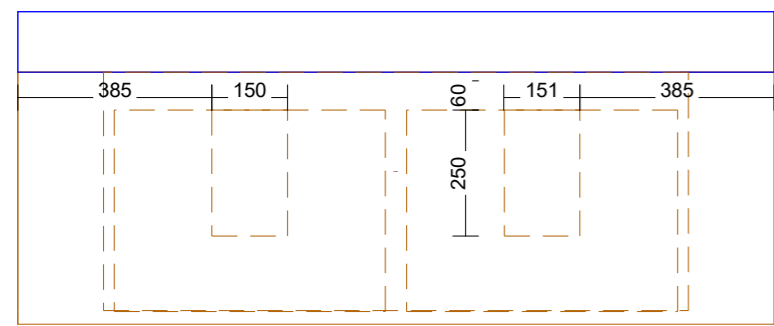

Range: Brela 1500mm Double Bowl