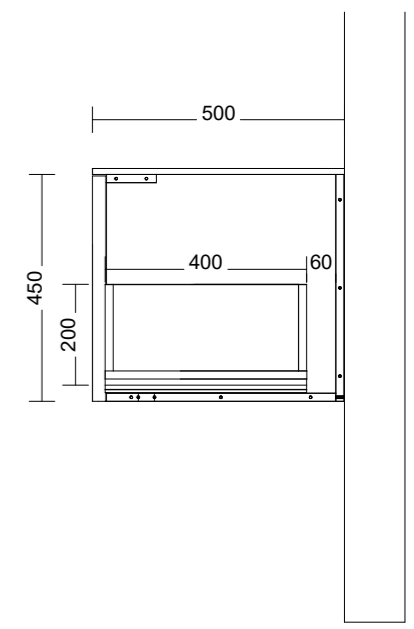

Range: Brela 1800mm Double Bowl