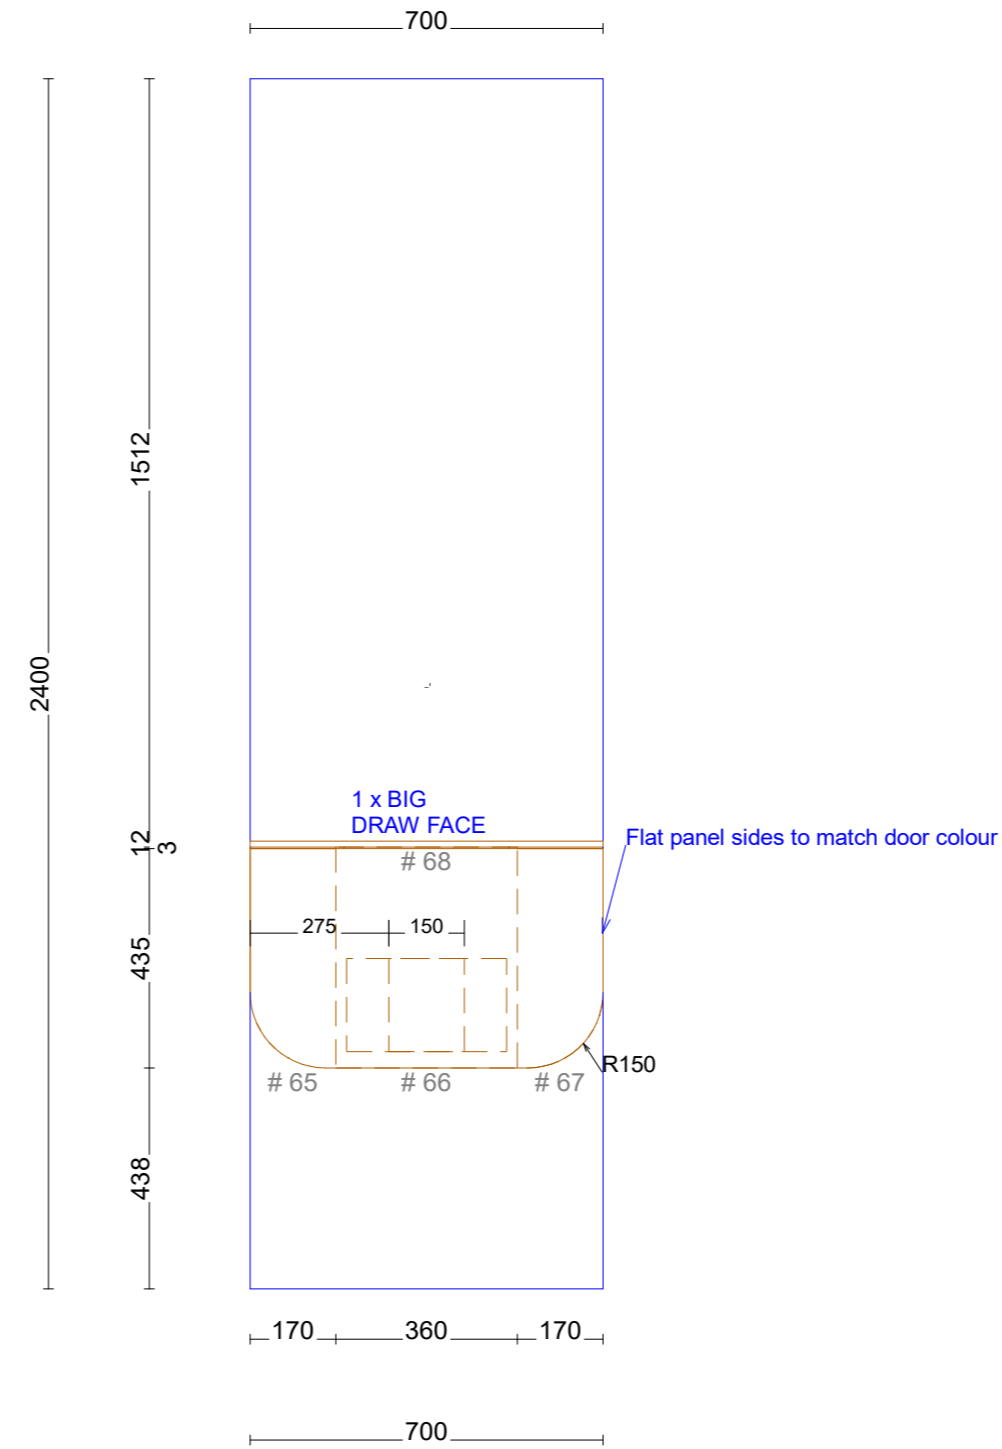

Range: Brela 700mm Single Bowl Centre