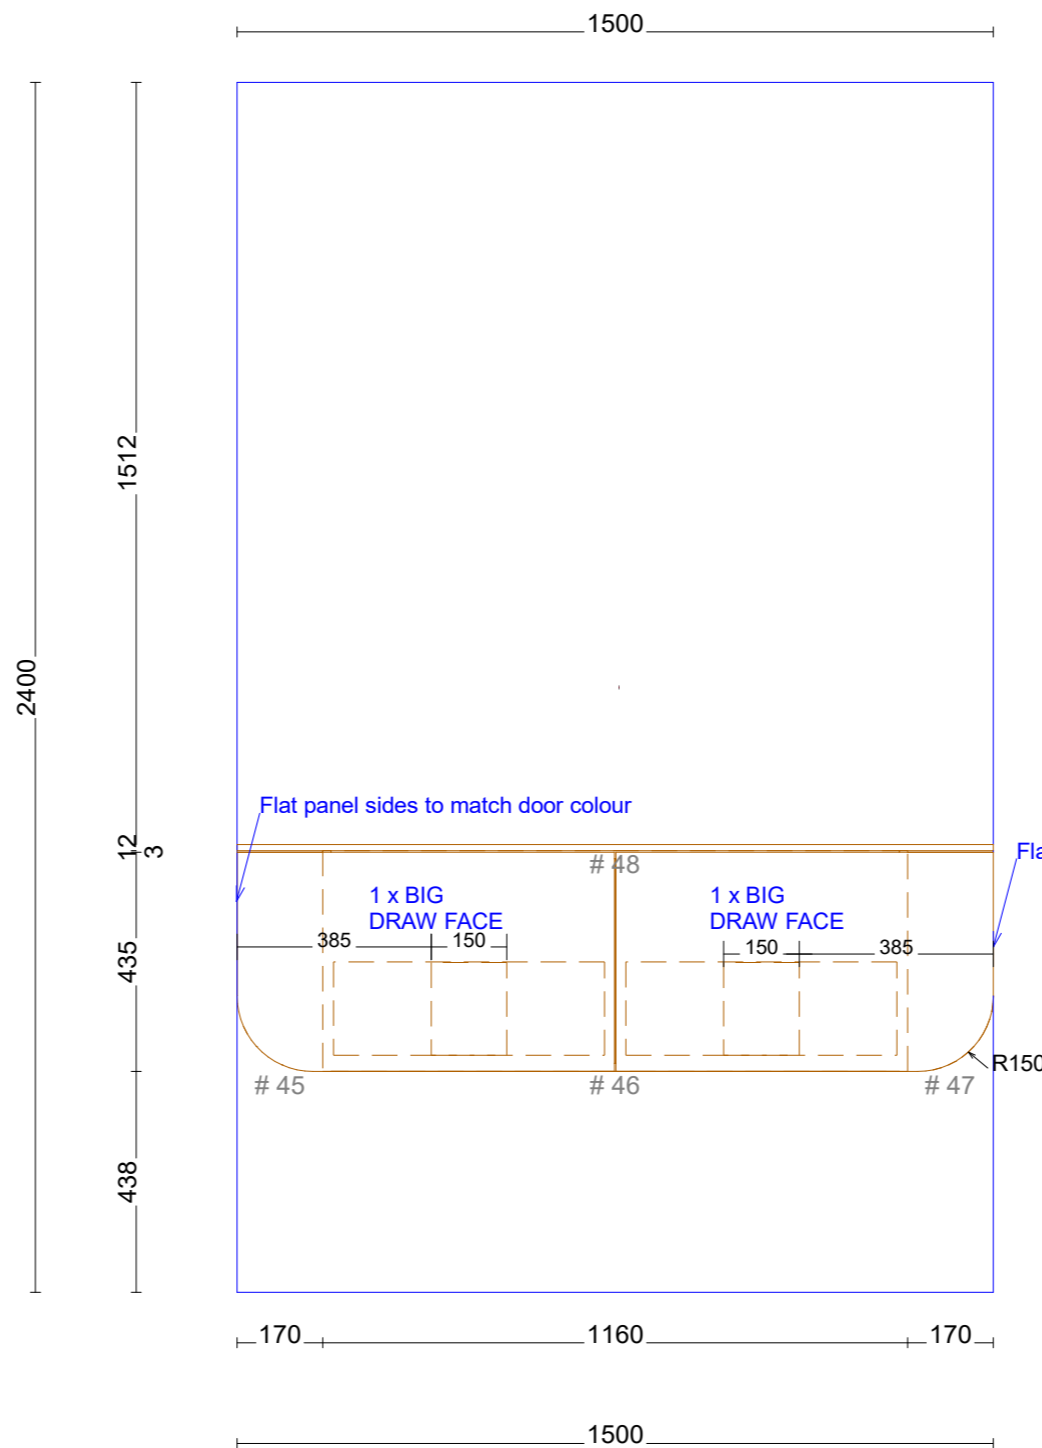

Range: Brela 1500mm Double Bowl