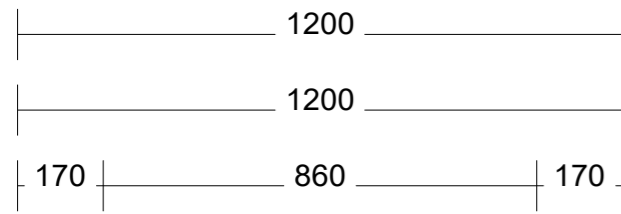

Range:Breia 1200mm Single Bowl Centre