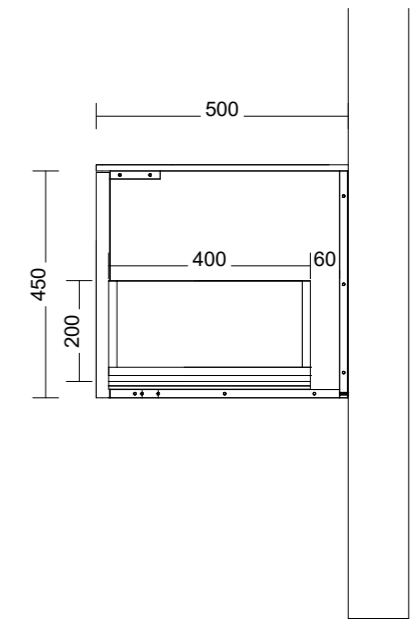

# Range: Brela 900mm Single Bowl Centre

# Range:Breia 1200mm Single Bowl Centre

# Range:Brela 1500mm Single Bowl Centre

# Range:Brela 1500mm Single Bowl Left