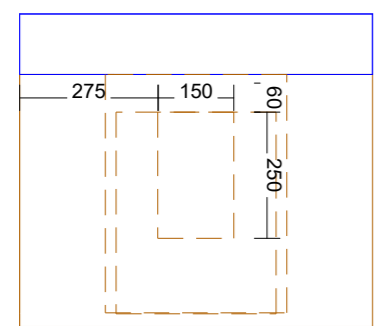

Range: Brela 700mm Single Bowl Centre