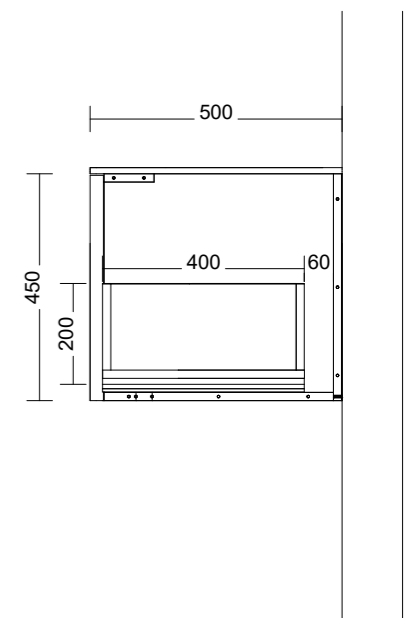

# Range:Breia 1500mm Single Bowl Right

# Range: Brela 1500mm Double Bowl

# Range:Breia 1800mm Single Bowl Centre

# Range:Breia 1800mm Single Bowl Left