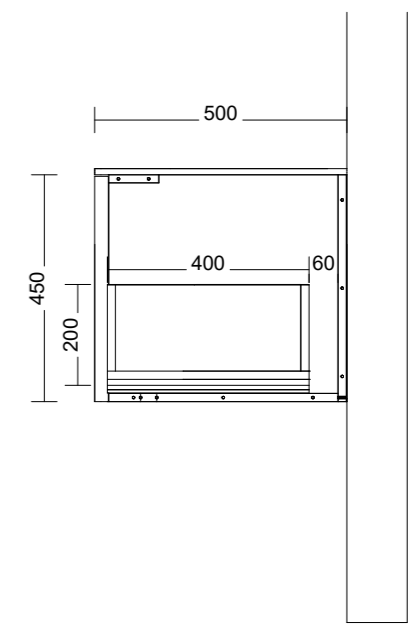

Pill Shape shaving cab  
LED. On all sides of cab

Inner draw set-out with  
under mount basin

LED set-out on vanity  
cabinets

Inner draw set-out with  
top mount basin

LED set-out on chrucl  
arch shaving cabinets

# Range: Brela 700mm Single Bowl Centre

# Range: Brela 900mm Single Bowl Centre

# Range:Breia 1200mm Single Bowl Centre