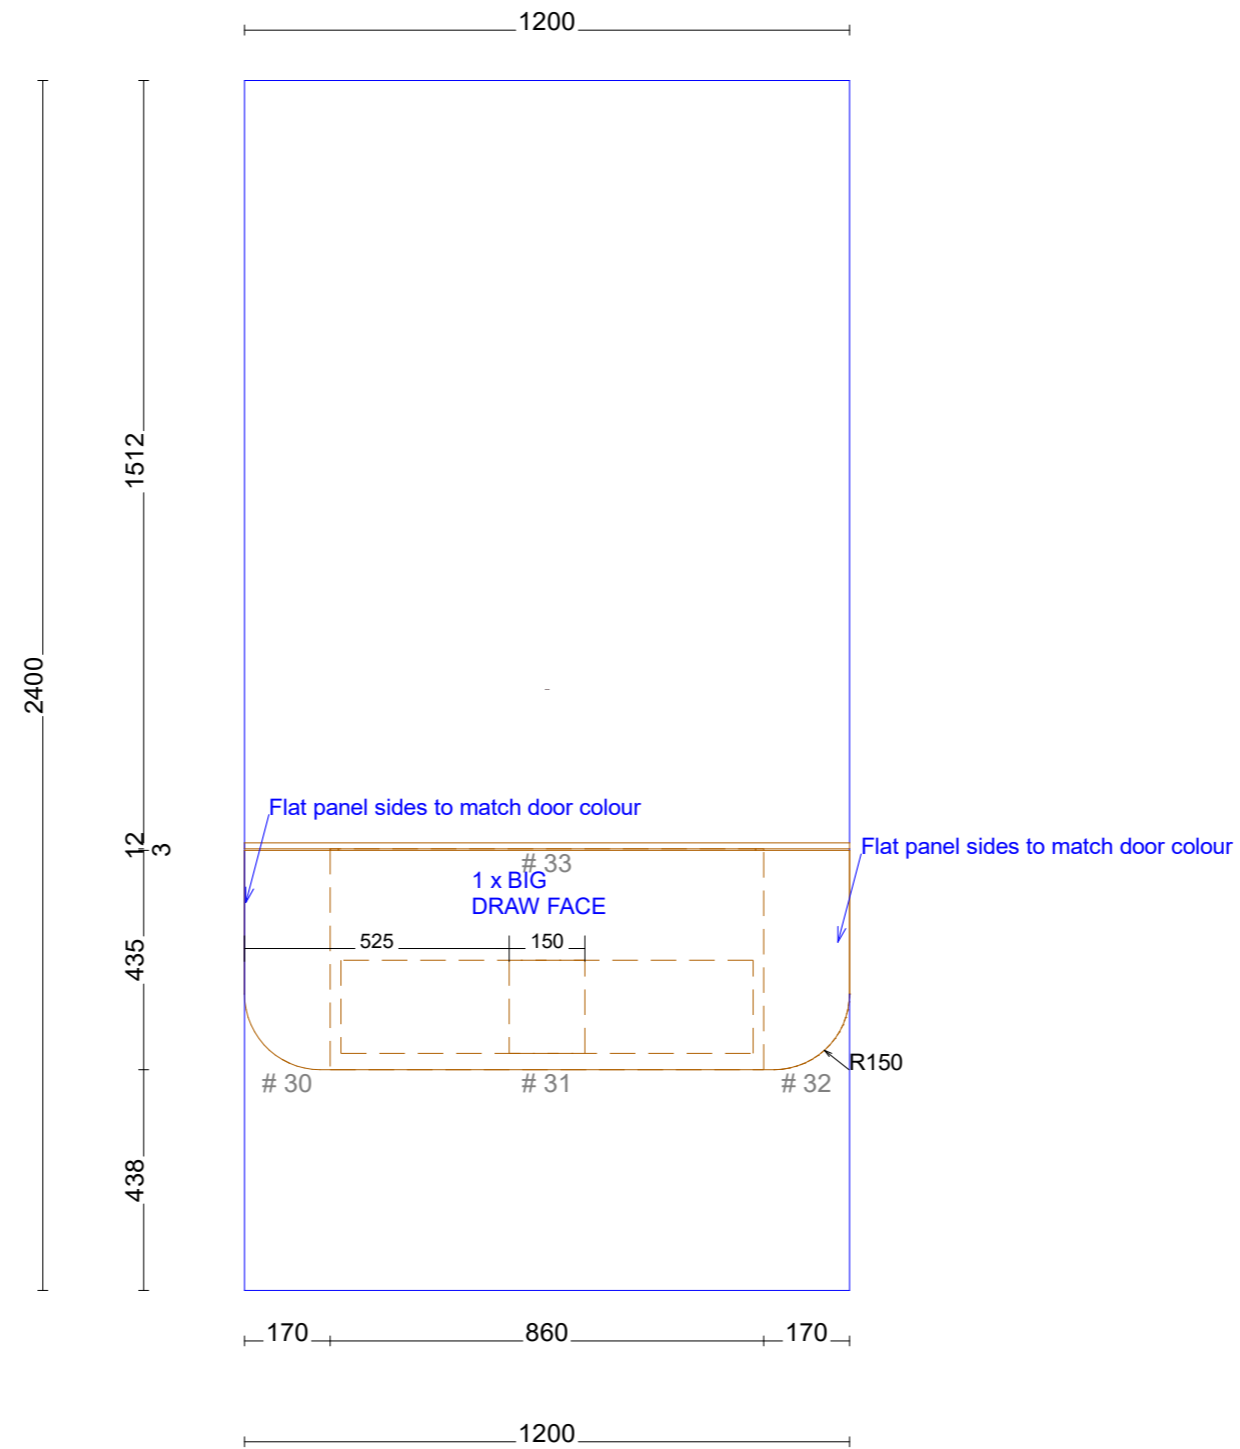

Range:Breia 1200mm Single Bowl Centre