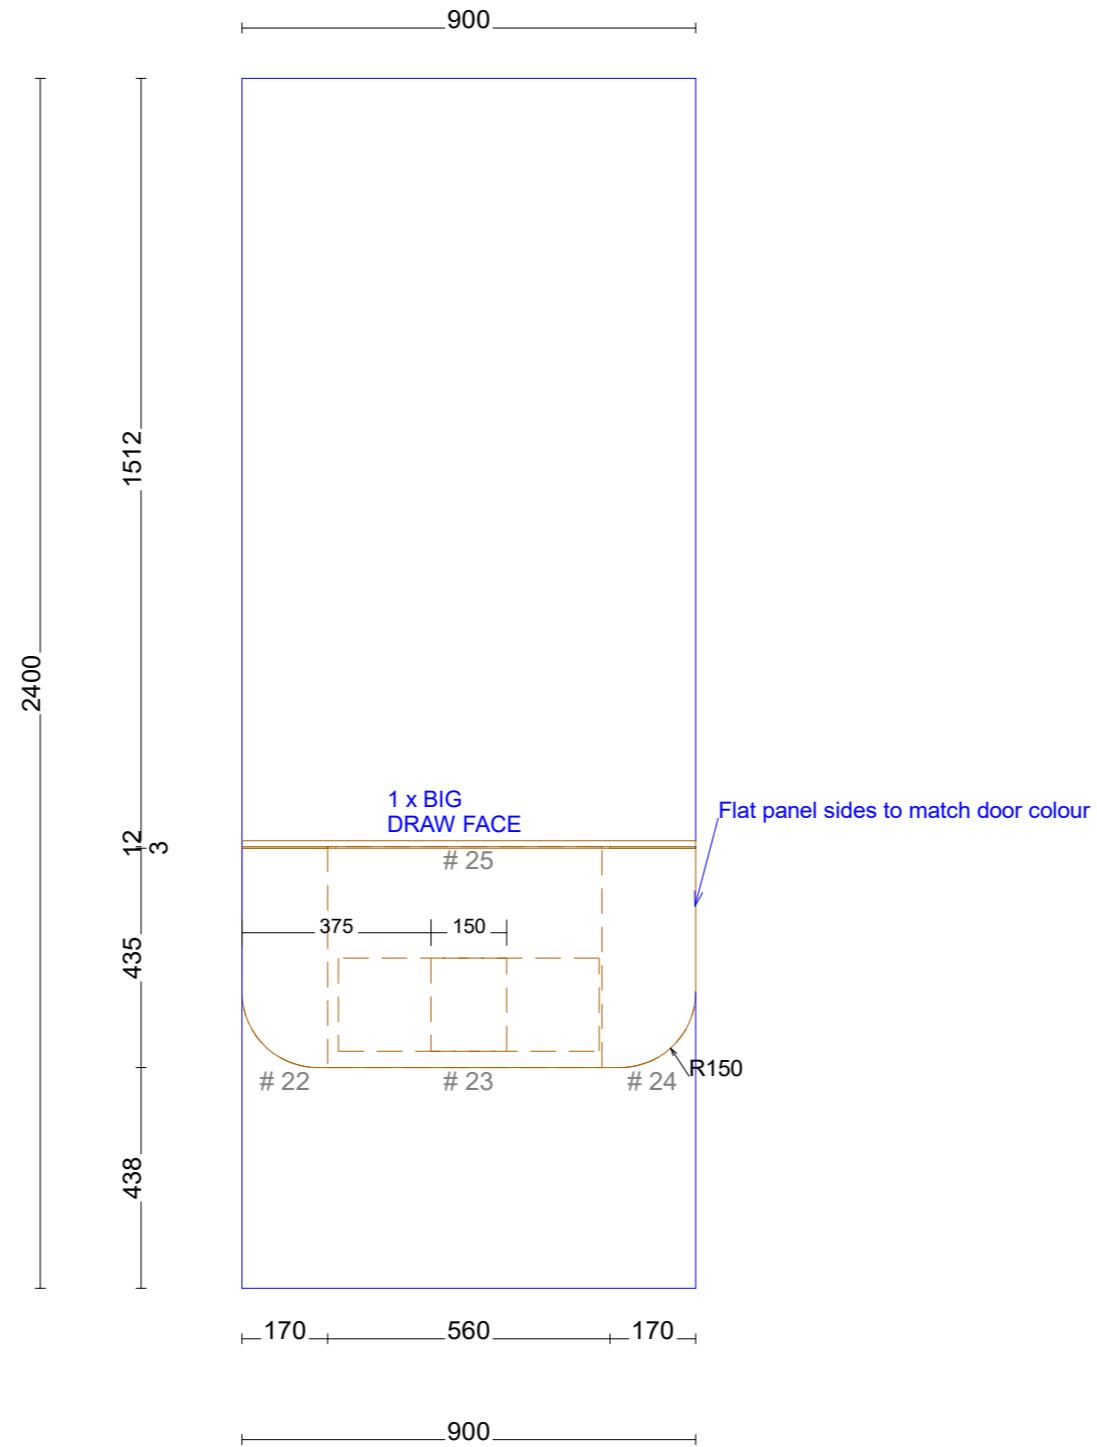

Range: Brela 900mm Single Bowl Centre