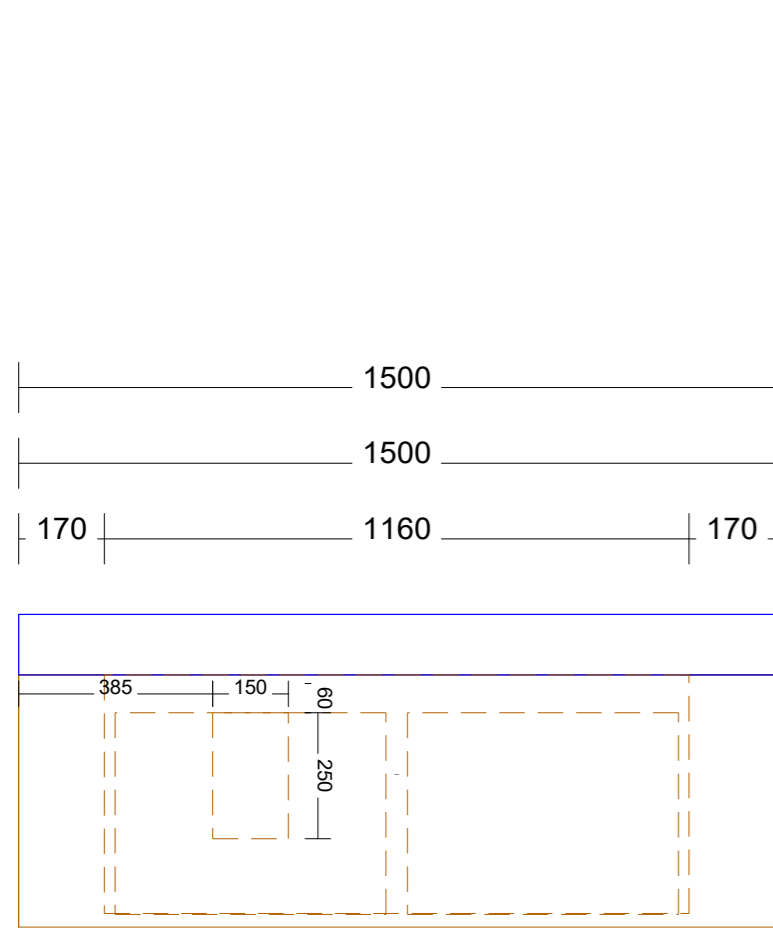

# Range: Brela 700mm Single Bowl Centre

# Range: Brela 900mm Single Bowl Centre

# Range:Breia 1200mm Single Bowl Centre

# Range:Brela 1500mm Single Bowl Left