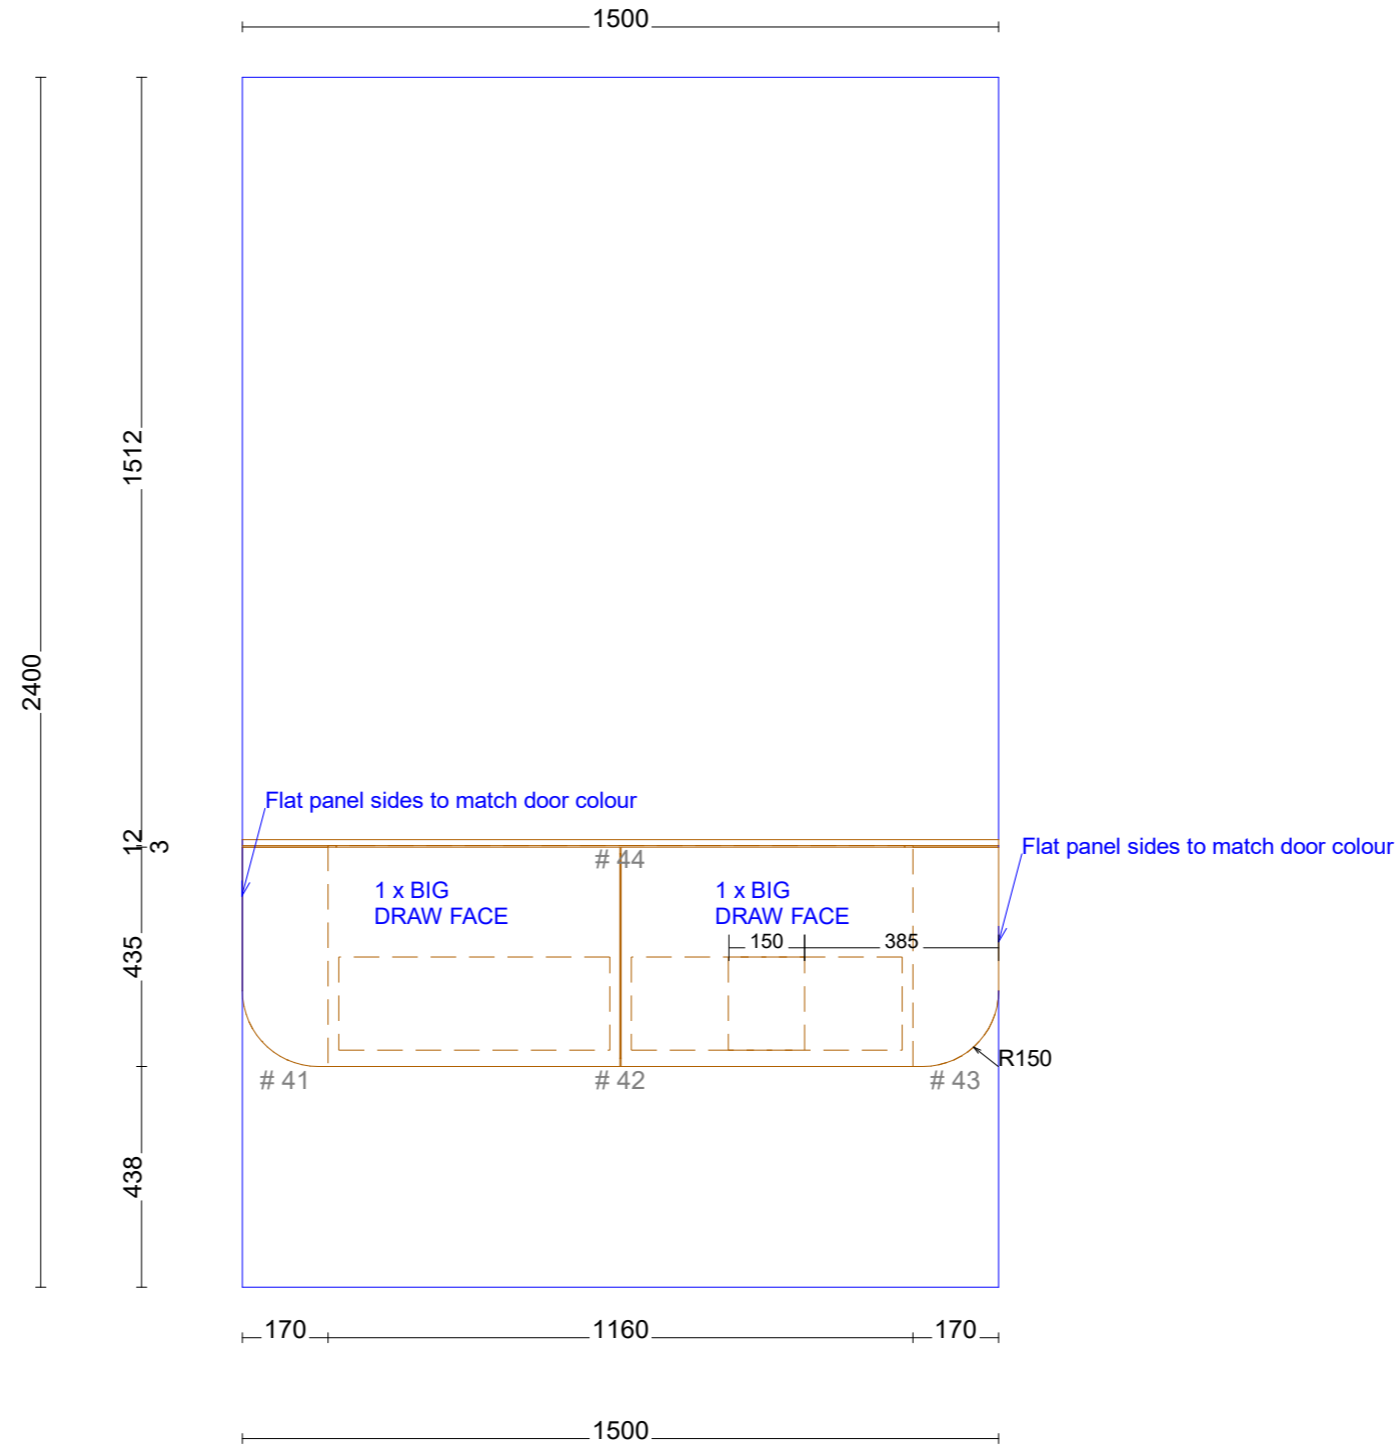

Range:Breia 1500mm Single Bowl Right