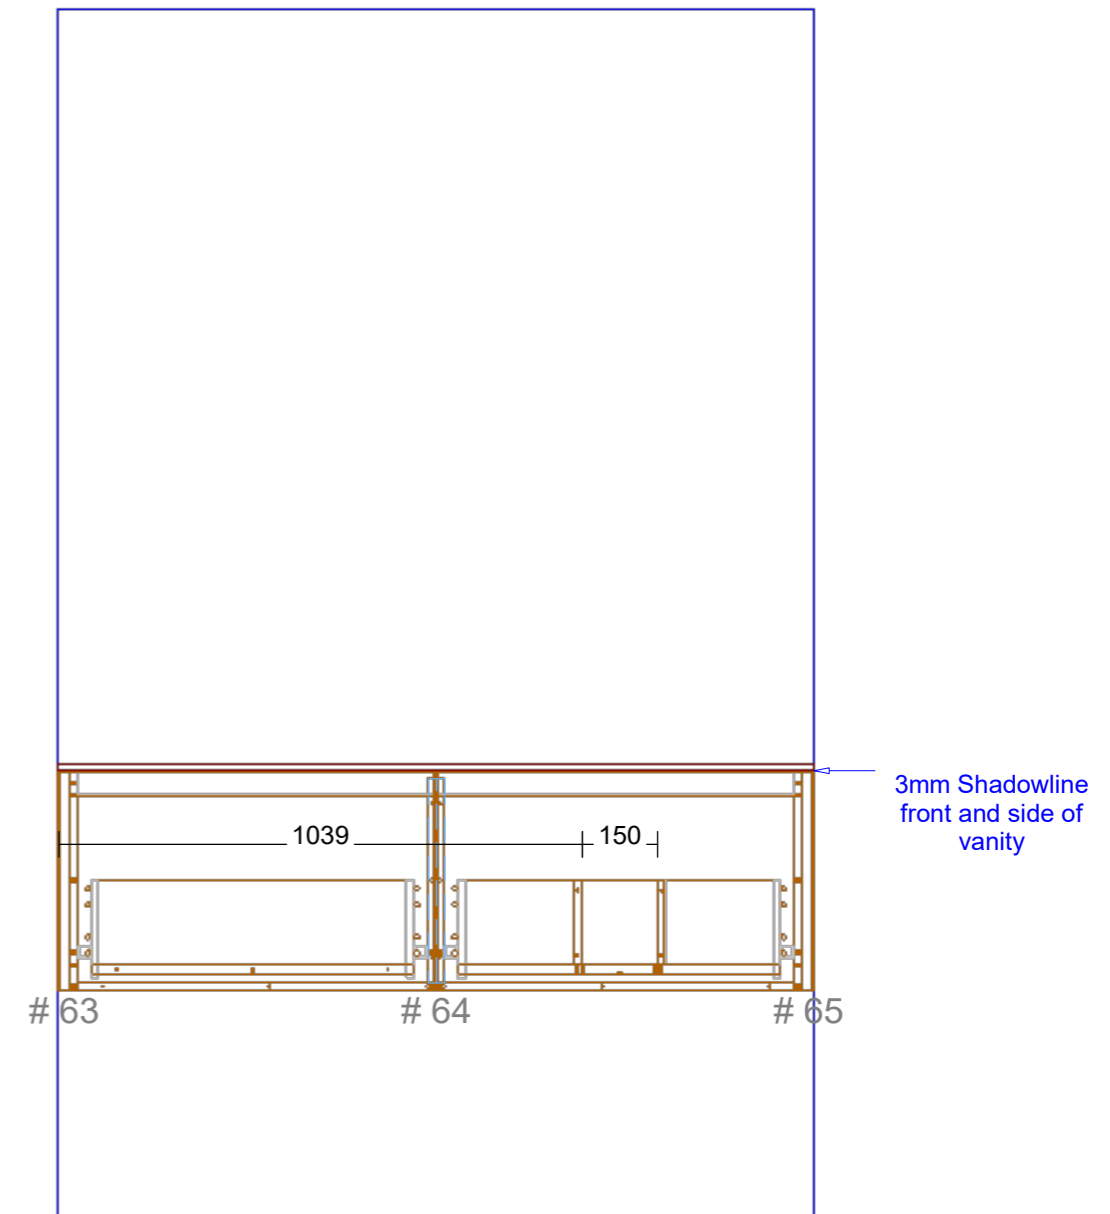

3mm Shadowline front and side of vanity

Range: Verona 1200mm Single Bowl Centre

Selected by client
 Panels and Fillers: Selected by client
 Selected by client
 Selected by client
 NovaPro Scala (soft close)
 Selected by client

3mm Shadowline front and side of vanity

Range:Verona 1500mm Single Bowl Left

s: Selected by client
 oors, Panels and Fillers: Selected by client
 cted by client
 dles: Selected by client
 s: Grass NovaPro Scala (soft close)
 Selected by client

Range: Verona 1800mm Double Bowl