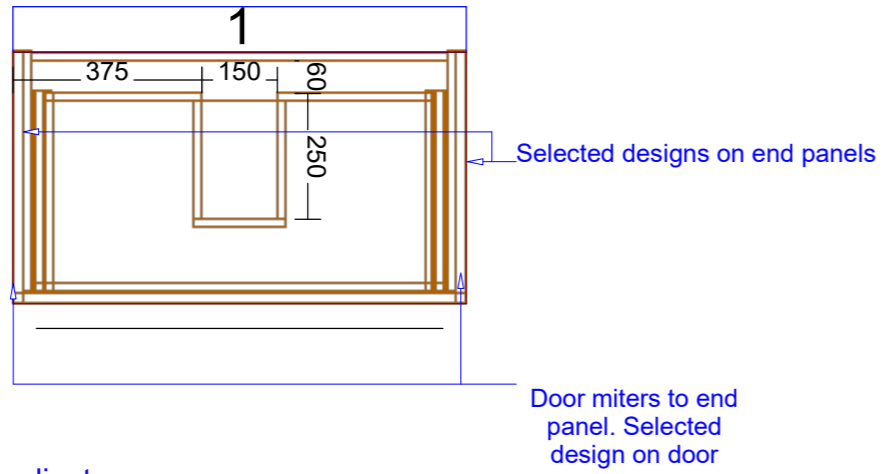

RIGHT

Range: Placemnt Of Basins

TAP HOLE LINE DRAWINGS

NO TAP HOLE

1 TAP HOLE

2 TAP HOLE

3 TAP HOLE

Range: Taphole Positions

Range: Verona 700mm Single Bowl Centre

Selected by client
 Panels and Fillers: Selected by client
 Selected by client
 Selected by client
 NovaPro Scala (soft close)
 Selected by client

Range: Verona 900mm Single Bowl Centre

Range: Verona 1800mm Double Bowl