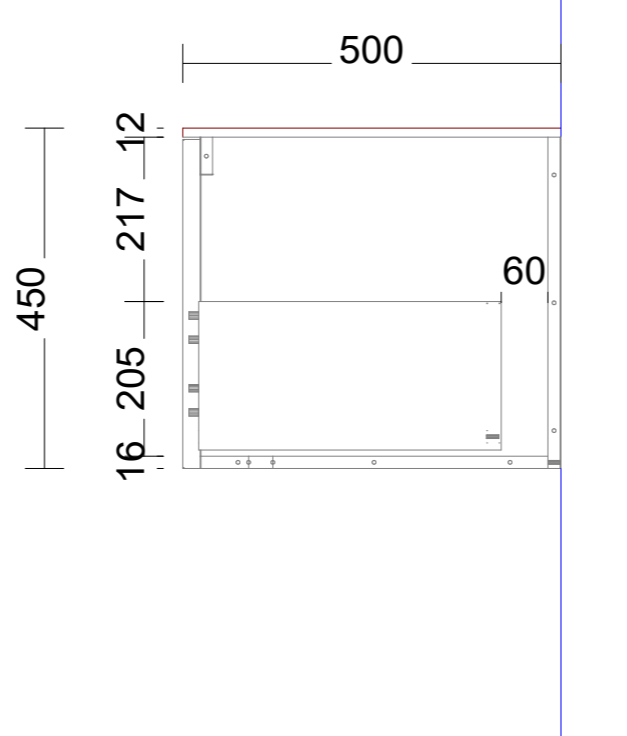

RIGHT

Range: Placemnt Of Basins

TAP HOLE LINE DRAWINGS

NO TAP HOLE

1 TAP HOLE

2 TAP HOLE

3 TAP HOLE

Range: Taphole Positions

Range: Verona 700mm Single Bowl Centre

Selected by client
 Panels and Fillers: Selected by client
 Selected by client
 Selected by client
 NovaPro Scala (soft close)
 Selected by client

Range: Verona 900mm Single Bowl Centre

3mm Shadowline front and side of vanity

Range: Verona 1200mm Single Bowl Centre

Selected by client
 Panels and Fillers: Selected by client
 Selected by client
 Selected by client
 NovaPro Scala (soft close)
 Selected by client

Range: Verona 1800mm Double Bowl