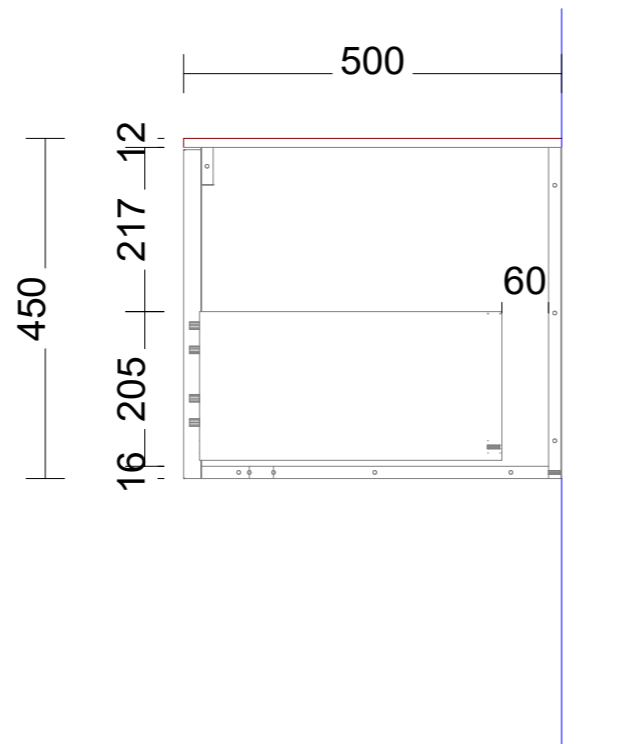

Range:Verona 1800mm Single Bowl Centre