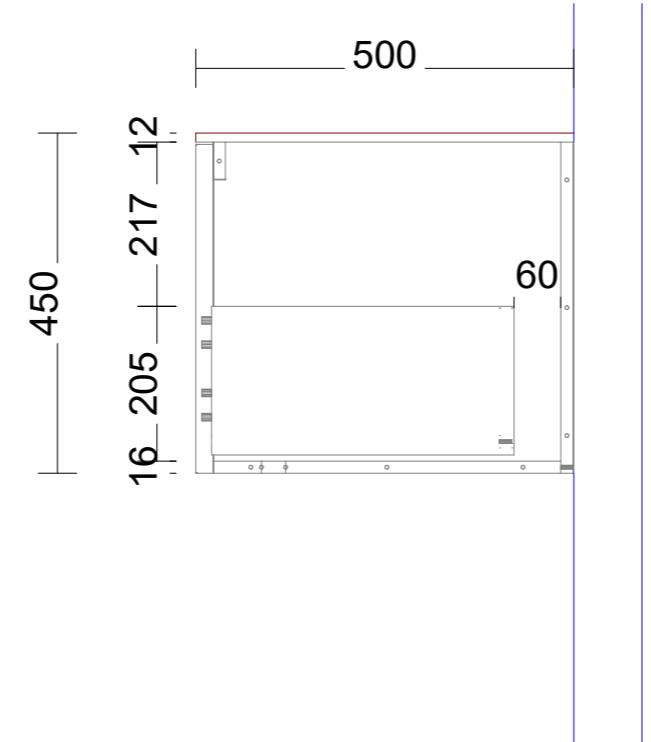

Range: Verona 700mm Single Bowl Centre

Selected by client
 Panels and Fillers: Selected by client
 Selected by client
 Selected by client
 NovaPro Scala (soft close)
 Selected by client

Range: Verona 900mm Single Bowl Centre

3mm Shadowline front and side of vanity

Range: Verona 1200mm Single Bowl Centre

Selected by client
 Panels and Fillers: Selected by client
 Selected by client
 Selected by client
 NovaPro Scala (soft close)
 Selected by client

3mm Shadowline front and side of vanity

Range:Verona 1500mm Single Bowl Left

s: Selected by client
 oors, Panels and Fillers: Selected by client
 cted by client
 dles: Selected by client
 s: Grass NovaPro Scala (soft close)
 Selected by client

Range: Verona 1800mm Double Bowl