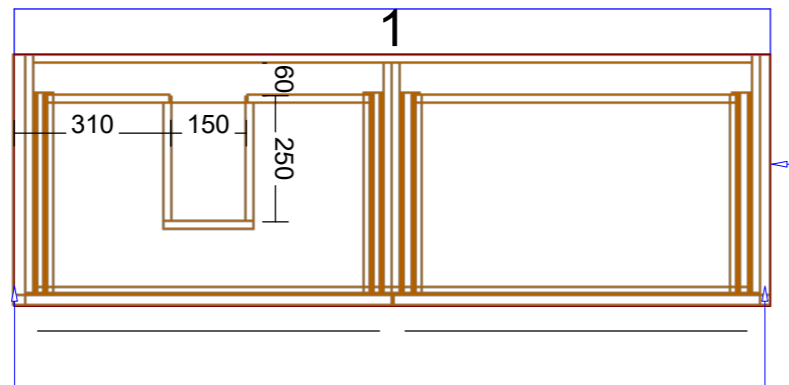

3mm Shadowline front and side of vanity

Range: Verona 1200mm Single Bowl Centre

Selected by client
 Panels and Fillers: Selected by client
 Selected by client
 Selected by client
 NovaPro Scala (soft close)
 Selected by client

Range:Verona 1500mm Single Bowl Centre

Selected designs on end panels

Door miter to end panel. Selected design on door

Selected by client
 Panels and Fillers: Selected by client
 Selected by client
 Selected by client
 NovaPro Scala (soft close)
 Selected by client

Range: Verona 1800mm Double Bowl