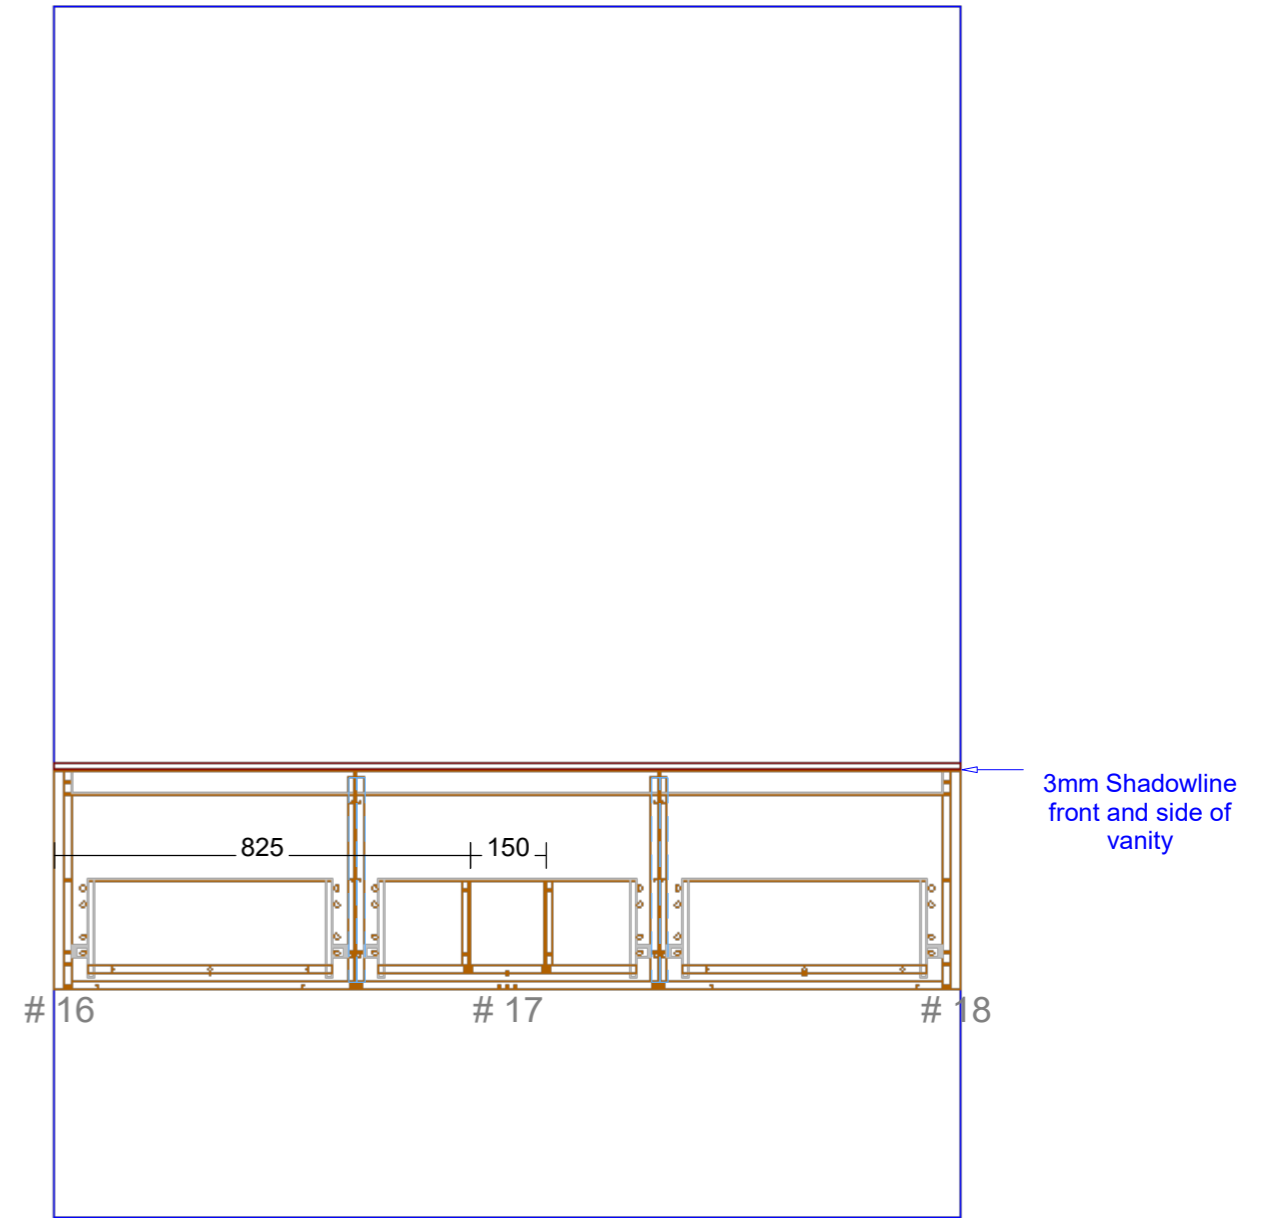

Range:Verona 1800mm Single Bowl Centre