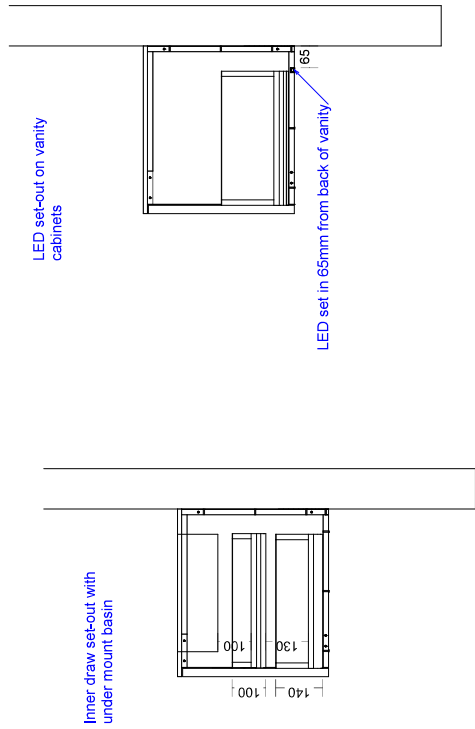

**Pill Shape shaving cab
LED. On all sides of cab**

Range:Accessories

PLACEMENT 600, 700, 900 AND 1200 LINE DRAWINGS

CENTRE ONLY

PLACEMENT 1500 AND 1800 LINE DRAWINGS

CENTRE

LEFT

2 X BASINS

RIGHT

Range: Placemnt Of Basins

TAP HOLE LINE DRAWINGS

NO TAP HOLE

1 TAP HOLE

2 TAP HOLE

3 TAP HOLE

Range: Taphole Positions

3mm Shadowline front and side of vanity

Range: Verona 1200mm Single Bowl Centre

Selected by client
 Panels and Fillers: Selected by client
 Selected by client
 Selected by client
 NovaPro Scala (soft close)
 Selected by client

Range: Verona 1800mm Double Bowl