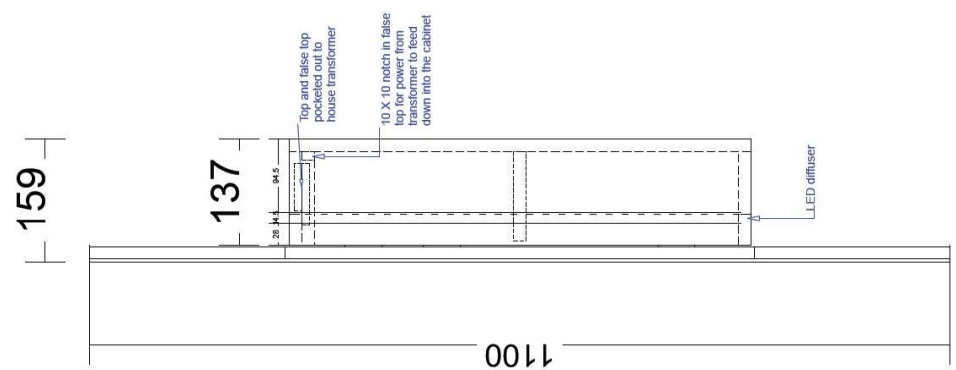

**Pill Shape shaving cab
LED. On all sides of cab**

Range:Accessories

PLACEMENT 600, 700, 900 AND 1200 LINE DRAWINGS

CENTRE ONLY

PLACEMENT 1500 AND 1800 LINE DRAWINGS

CENTRE

LEFT

2 X BASINS

RIGHT

Range: Placemnt Of Basins

TAP HOLE LINE DRAWINGS

NO TAP HOLE

1 TAP HOLE

2 TAP HOLE

3 TAP HOLE

Range: Taphole Positions

3mm Shadowline front and side of vanity

Range: Verona 1200mm Single Bowl Centre

Selected by client
 Panels and Fillers: Selected by client
 Selected by client
 Selected by client
 NovaPro Scala (soft close)
 Selected by client

Range: Verona 1800mm Double Bowl