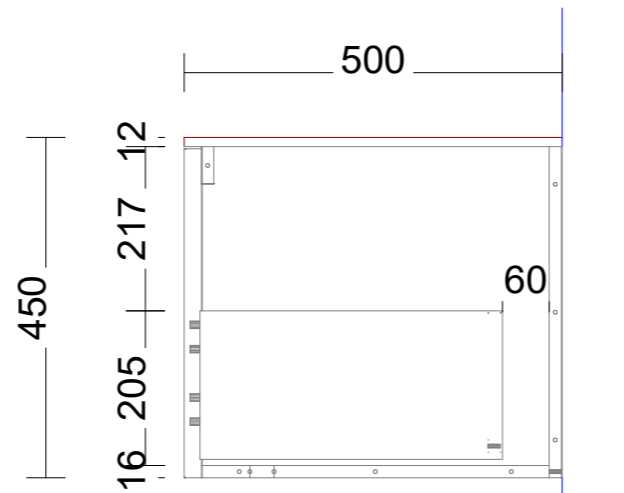

Range: Verona 600mm Single Bowl Centre