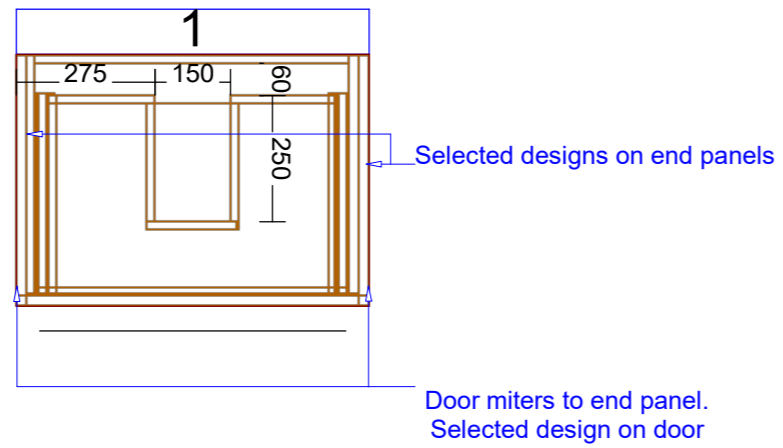

Selected by client
Panels and Fillers: Selected by client
Selected by client
Selected by client
as NovaPro Scala (soft close)
Selected by client