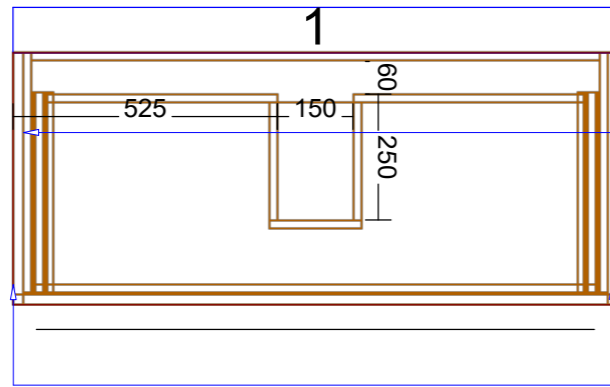

RIGHT

Range: Placemnt Of Basins

TAP HOLE LINE DRAWINGS

NO TAP HOLE

1 TAP HOLE

2 TAP HOLE

3 TAP HOLE

Range: Taphole Positions

Range: Verona 700mm Single Bowl Centre

Selected by client
 Panels and Fillers: Selected by client
 Selected by client
 Selected by client
 NovaPro Scala (soft close)
 Selected by client

Range: Verona 900mm Single Bowl Centre

3mm Shadowline front and side of vanity

Range: Verona 1200mm Single Bowl Centre

Selected by client
 Panels and Fillers: Selected by client
 Selected by client
 Selected by client
 NovaPro Scala (soft close)
 Selected by client

Range: Verona 1800mm Double Bowl