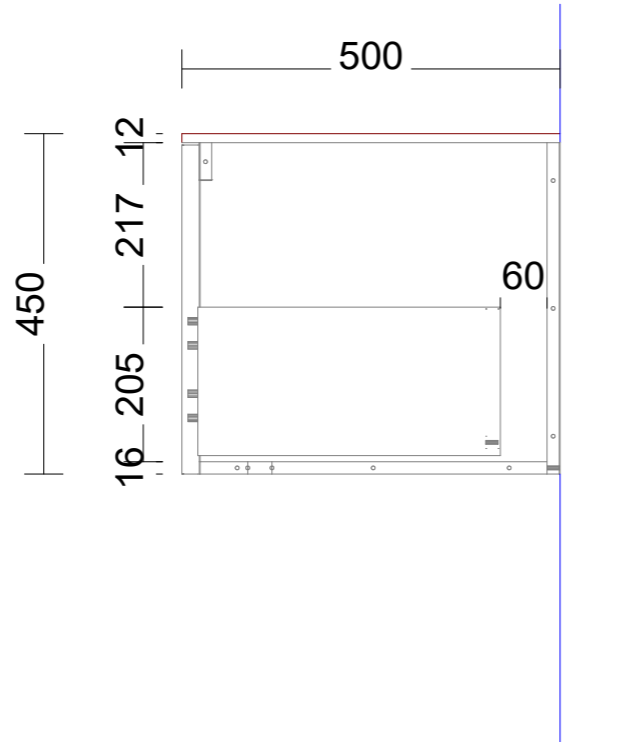

3mm Shadowline front and side of vanity

Range: Verona 1200mm Single Bowl Centre

Selected by client
 Panels and Fillers: Selected by client
 Selected by client
 Selected by client
 NovaPro Scala (soft close)
 Selected by client

Range:Verona 1800mm Single Bowl Centre

arcass: Selected by client
 net Doors, Panels and Fillers: Selected by client
 Selected by client
 Handles: Selected by client
 safe Grass NovaPro Scala (soft close)
 our: Selected by client

Range:Verona 1800mm Single Bowl Left

Carcass: Selected by client
 Cabinet Doors, Panels and Fillers: Selected by client
 Top: Selected by client
 Door Handles: Selected by client
 Hinges: Hafele Grass NovaPro Scala (soft close)
 Colour: Selected by client

Range: Verona 1800mm Double Bowl