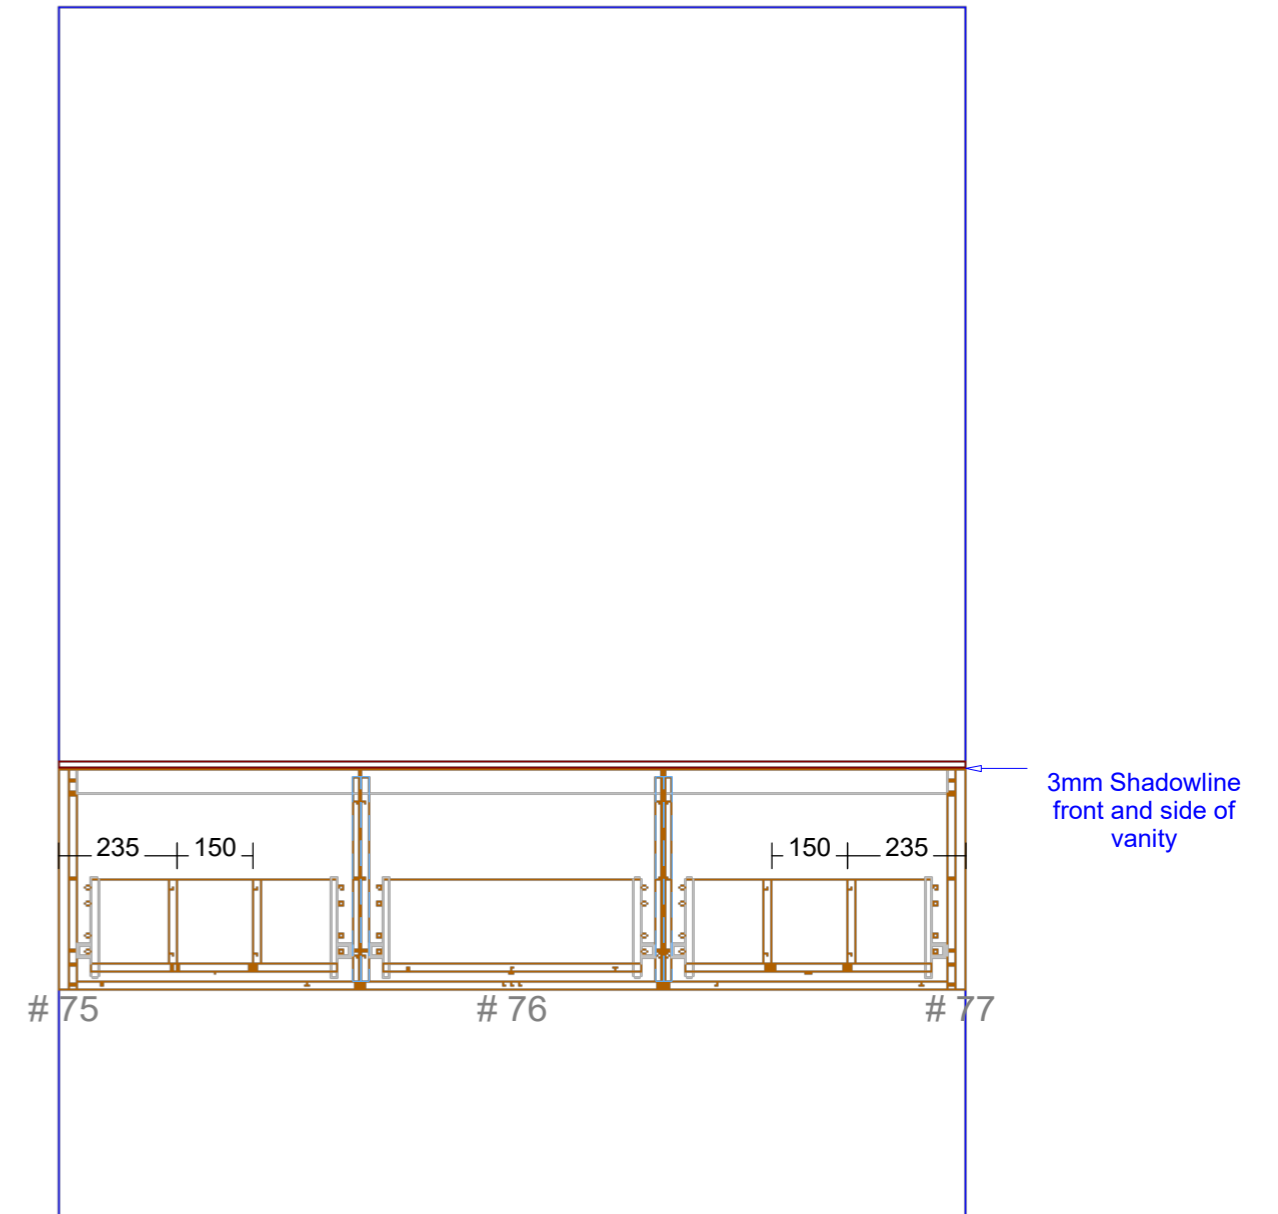

Range:Verona 1800mm Single Bowl Centre

arcass: Selected by client
 net Doors, Panels and Fillers: Selected by client
 Selected by client
 Handles: Selected by client
 safe Grass NovaPro Scala (soft close)
 our: Selected by client

Range:Verona 1800mm Single Bowl Left

Carcass: Selected by client
 Cabinet Doors, Panels and Fillers: Selected by client
 Top: Selected by client
 Door Handles: Selected by client
 Hinges: Hafele Grass NovaPro Scala (soft close)
 Colour: Selected by client

Range:Verona 1800mm Single Bowl Right

Internal Carcass: Selected by client
 Base Cabinet Doors, Panels and Fillers: Selected by client
 Benchtop: Selected by client
 Base Door Handles: Selected by client
 Drawers: Hafele Grass NovaPro Scala (soft close)
 Drawer Colour: Selected by client

Range: Verona 1800mm Double Bowl