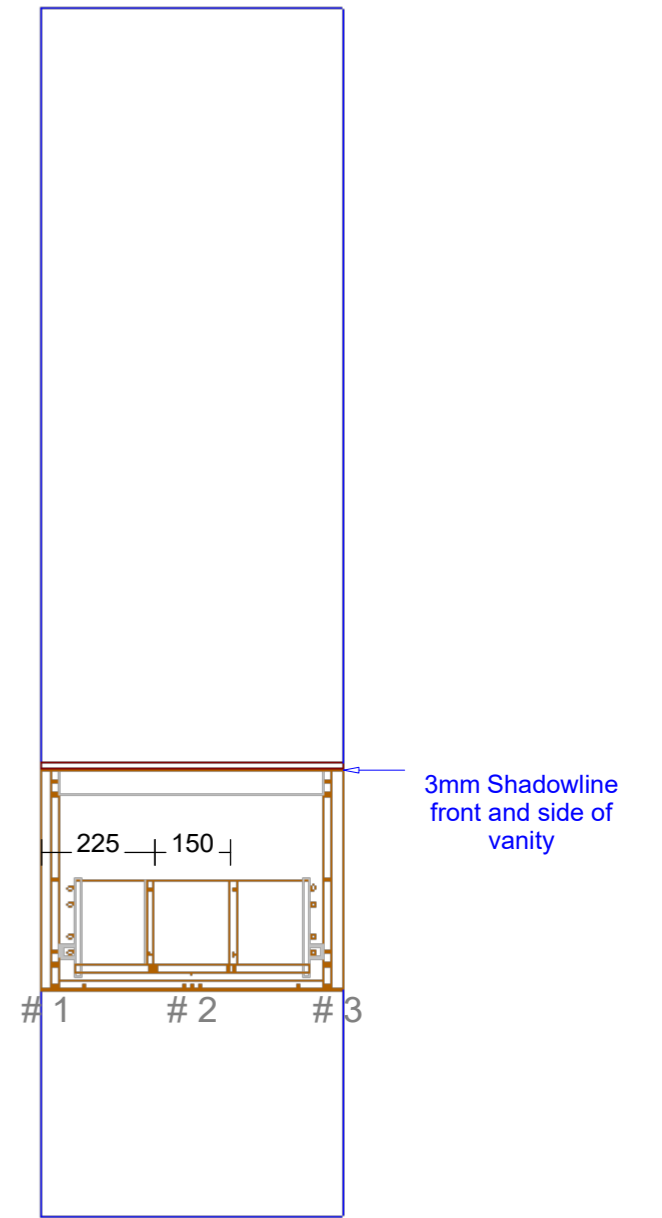

Range: Verona 600mm Single Bowl Centre