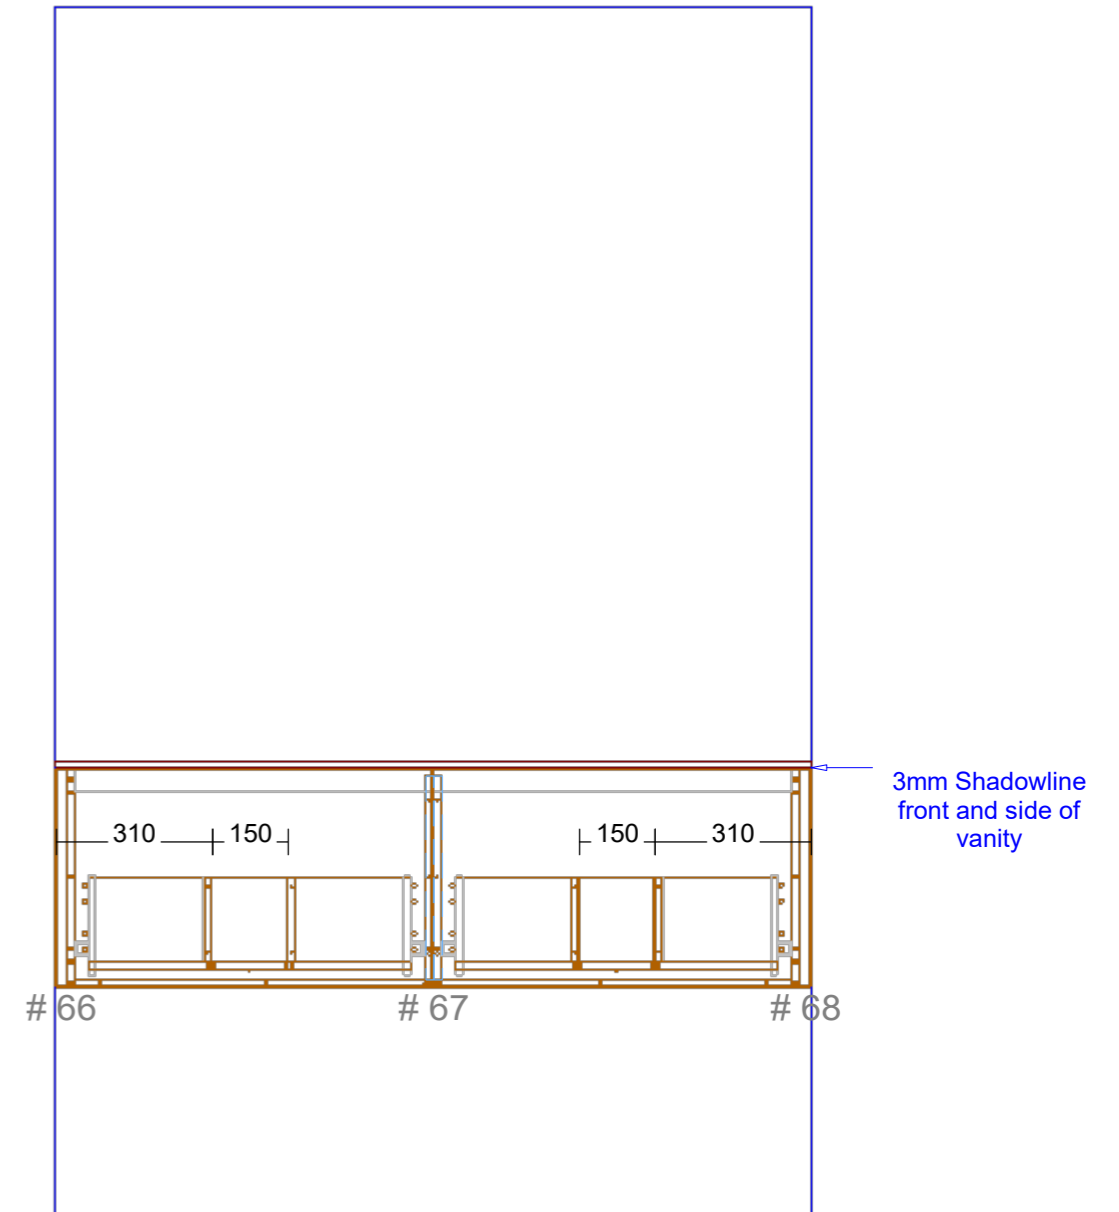

Range:Verona 1500mm Double Bowl