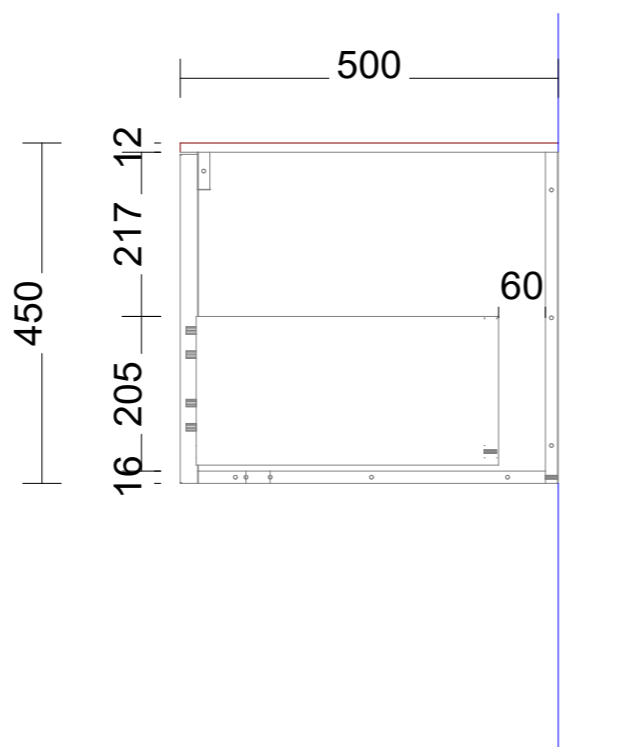

Range:Verona 1800mm Single Bowl Left