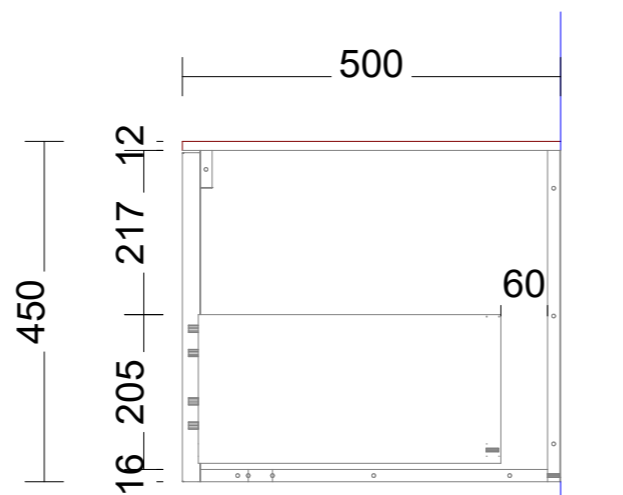

Range:Verona 1500mm Double Bowl