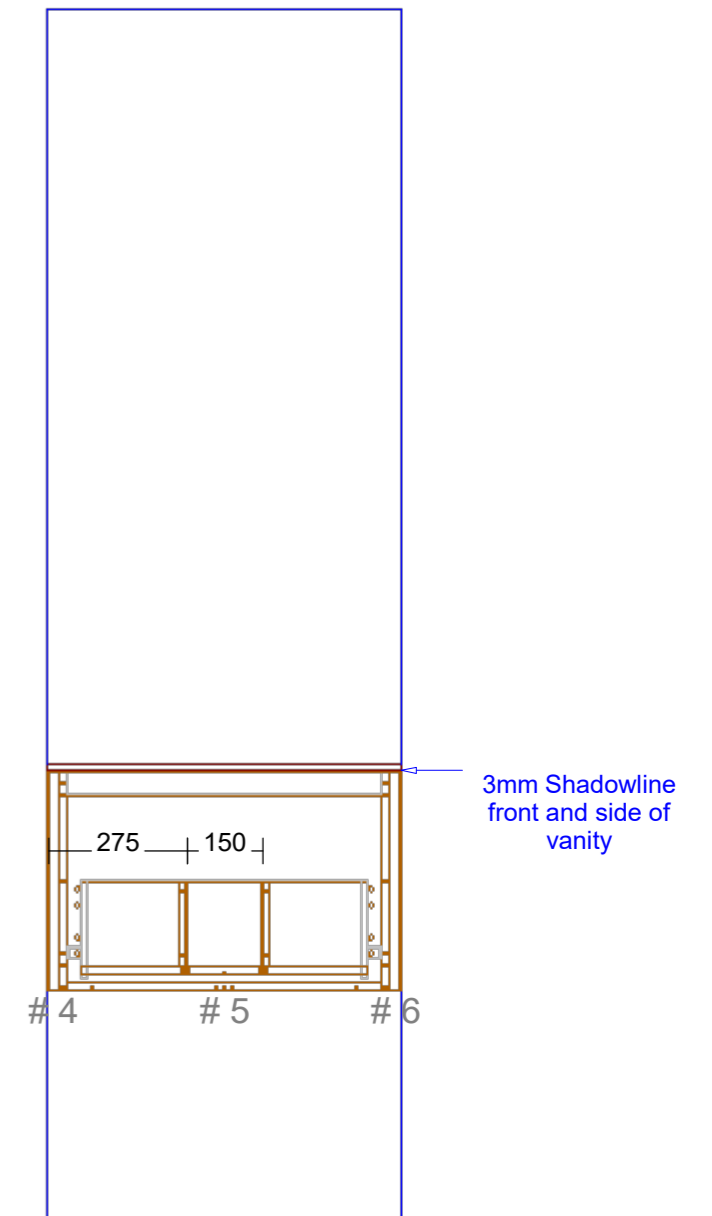

Range: Verona 700mm Single Bowl Centre