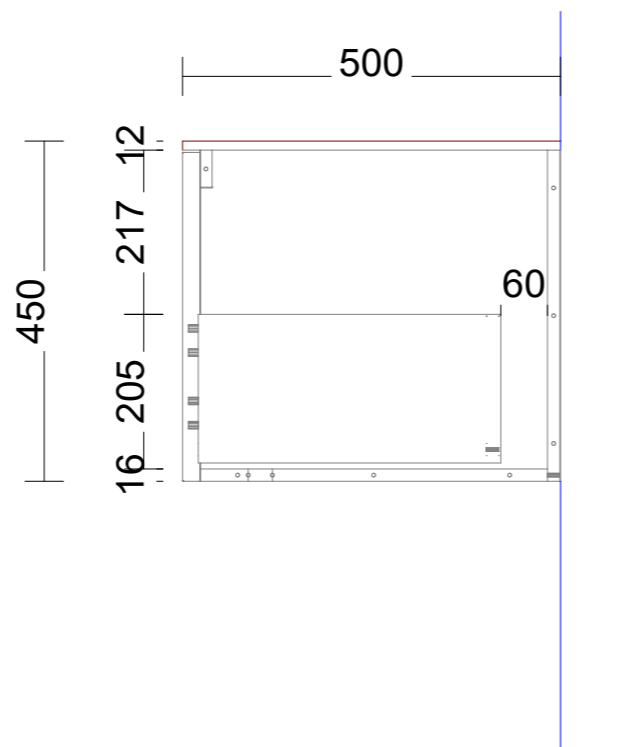

3mm Shadowline front and side of vanity

Range: Verona 1200mm Single Bowl Centre

Selected by client
 Panels and Fillers: Selected by client
 Selected by client
 Selected by client
 NovaPro Scala (soft close)
 Selected by client

3mm Shadowline front and side of vanity

Range:Verona 1500mm Single Bowl Left

s: Selected by client
 oors, Panels and Fillers: Selected by client
 cted by client
 dles: Selected by client
 s: Grass NovaPro Scala (soft close)
 Selected by client

Range: Verona 1800mm Double Bowl