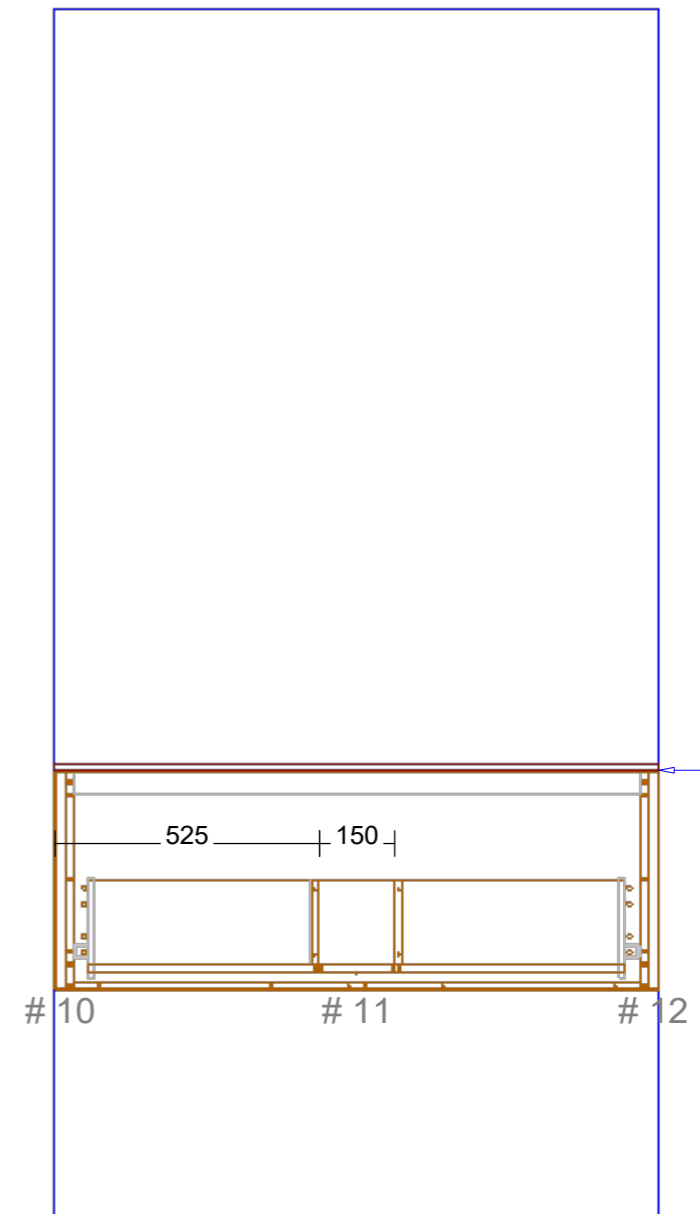

3mm Shadowline front and side of vanity

Range: Verona 1200mm Single Bowl Centre