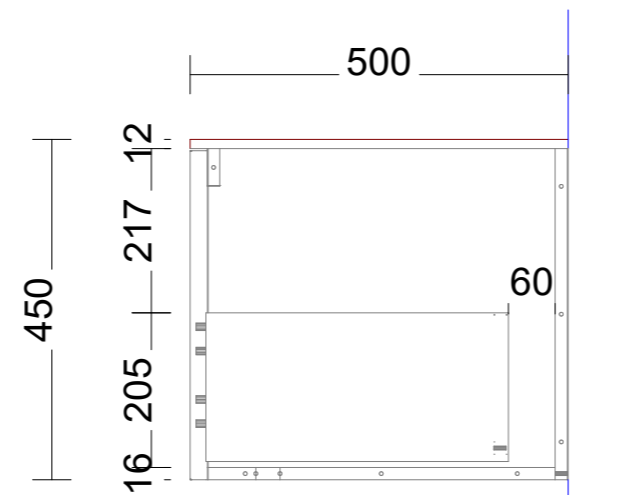

RIGHT

Range: Placemnt Of Basins

TAP HOLE LINE DRAWINGS

NO TAP HOLE

1 TAP HOLE

2 TAP HOLE

3 TAP HOLE

Range: Taphole Positions

Range: Verona 700mm Single Bowl Centre

Selected by client
 Panels and Fillers: Selected by client
 Selected by client
 Selected by client
 NovaPro Scala (soft close)
 Selected by client

Range: Verona 900mm Single Bowl Centre

3mm Shadowline front and side of vanity

Range: Verona 1200mm Single Bowl Centre

Selected by client
 Panels and Fillers: Selected by client
 Selected by client
 Selected by client
 NovaPro Scala (soft close)
 Selected by client

Range: Verona 1800mm Double Bowl