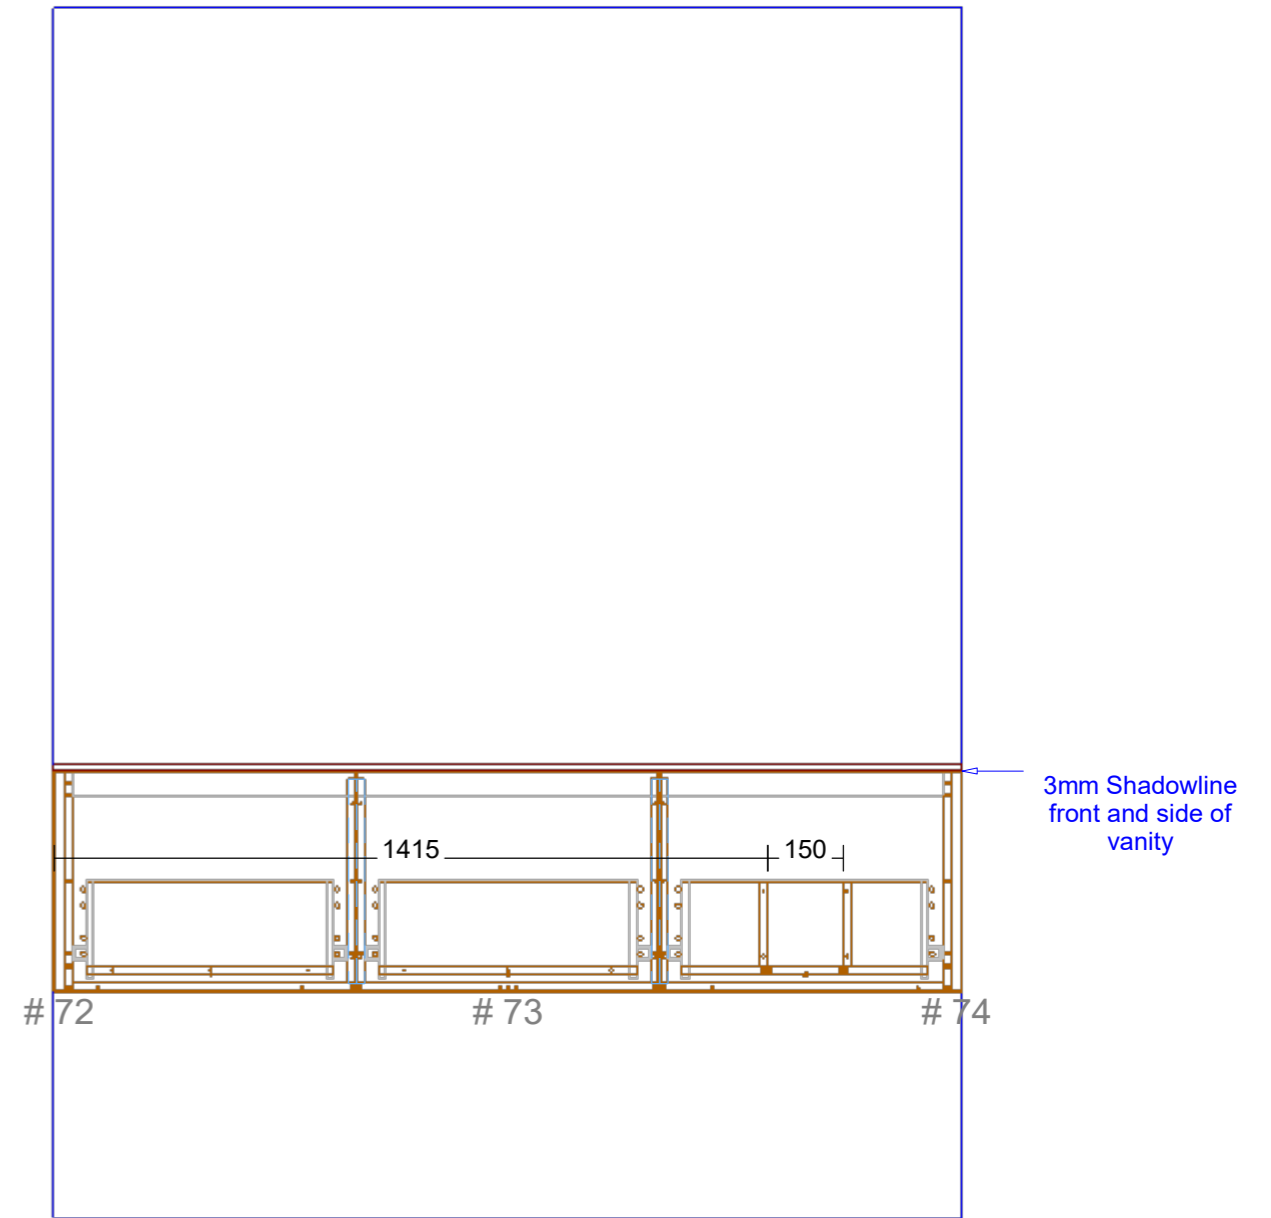

Range:Verona 1800mm Single Bowl Centre

arcass: Selected by client
 net Doors, Panels and Fillers: Selected by client
 Selected by client
 Handles: Selected by client
 safe Grass NovaPro Scala (soft close)
 our: Selected by client

Range:Verona 1800mm Single Bowl Left

Carcass: Selected by client
 Cabinet Doors, Panels and Fillers: Selected by client
 Top: Selected by client
 Door Handles: Selected by client
 Hinges: Hafele Grass NovaPro Scala (soft close)
 Colour: Selected by client

Range: Verona 1800mm Double Bowl