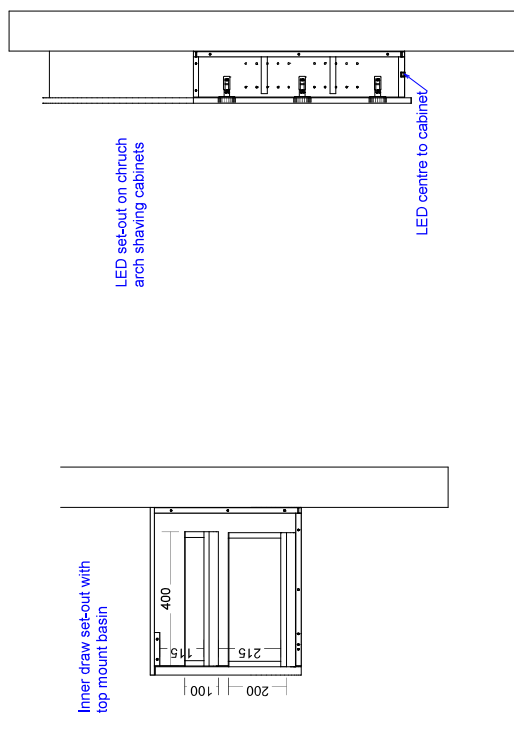

**Pill Shape shaving cab
LED. On all sides of cab**

Range:Accessories

PLACEMENT 600, 700, 900 AND 1200 LINE DRAWINGS

CENTRE ONLY

PLACEMENT 1500 AND 1800 LINE DRAWINGS

CENTRE

LEFT

2 X BASINS

RIGHT

Range: Placemnt Of Basins

TAP HOLE LINE DRAWINGS

NO TAP HOLE

1 TAP HOLE

2 TAP HOLE

3 TAP HOLE

Range: Taphole Positions

3mm Shadowline front and side of vanity

Range: Verona 1200mm Single Bowl Centre

Selected by client
 Panels and Fillers: Selected by client
 Selected by client
 Selected by client
 NovaPro Scala (soft close)
 Selected by client

Range: Verona 1800mm Double Bowl