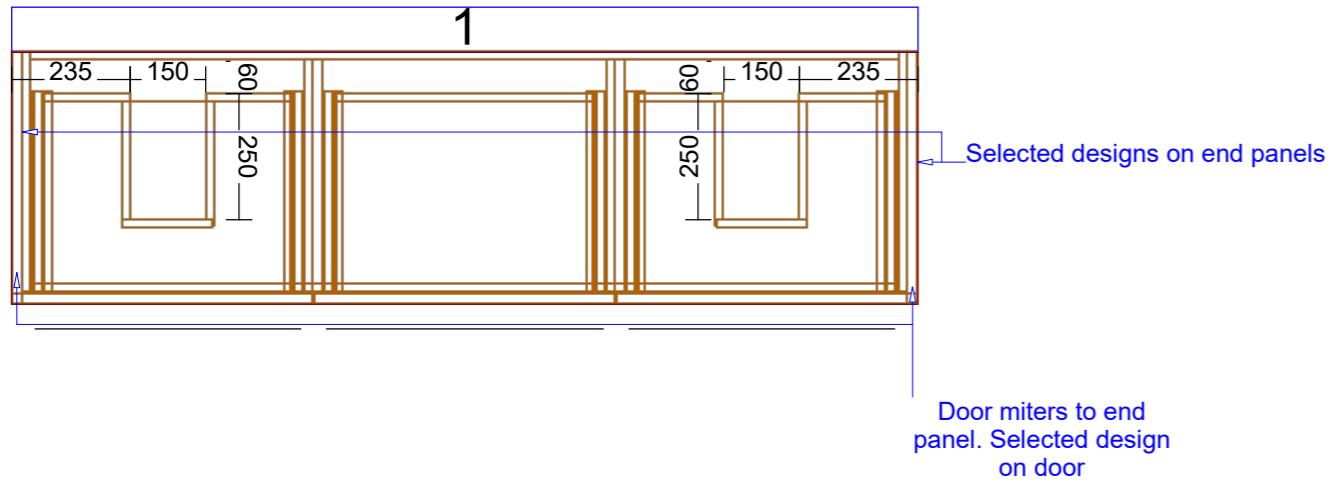

Internal Carcass: Selected by client
Base Cabinet Doors, Panels and Fillers: Selected by client
Benchtop: Selected by client
Base Door Handles: Selected by client
Drawers: Hafele Grass NovaPro Scala (soft close)
Drawer Colour: Selected by client