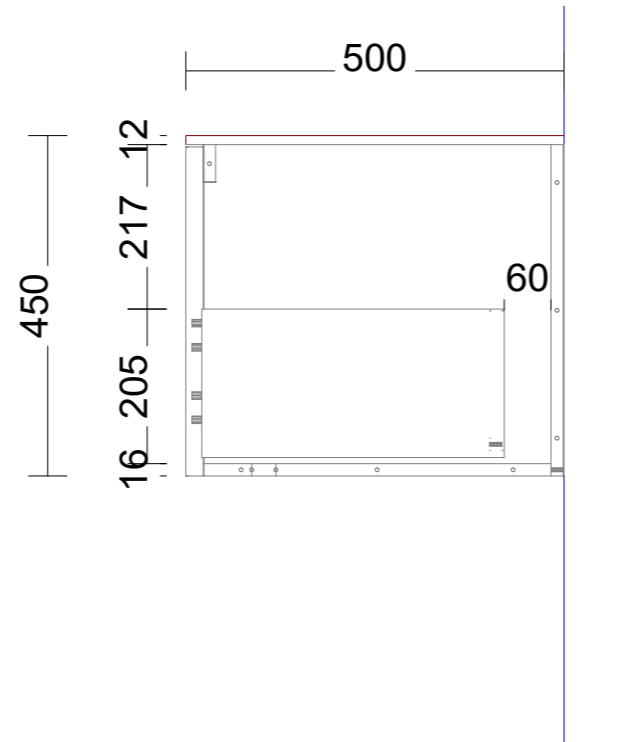

3mm Shadowline front and side of vanity

Range: Verona 1200mm Single Bowl Centre

Selected by client
 Panels and Fillers: Selected by client
 Selected by client
 Selected by client
 NovaPro Scala (soft close)
 Selected by client

3mm Shadowline front and side of vanity

Range:Verona 1500mm Single Bowl Left

s: Selected by client
 oors, Panels and Fillers: Selected by client
 cted by client
 dles: Selected by client
 s: Grass NovaPro Scala (soft close)
 Selected by client

Range: Verona 1800mm Double Bowl