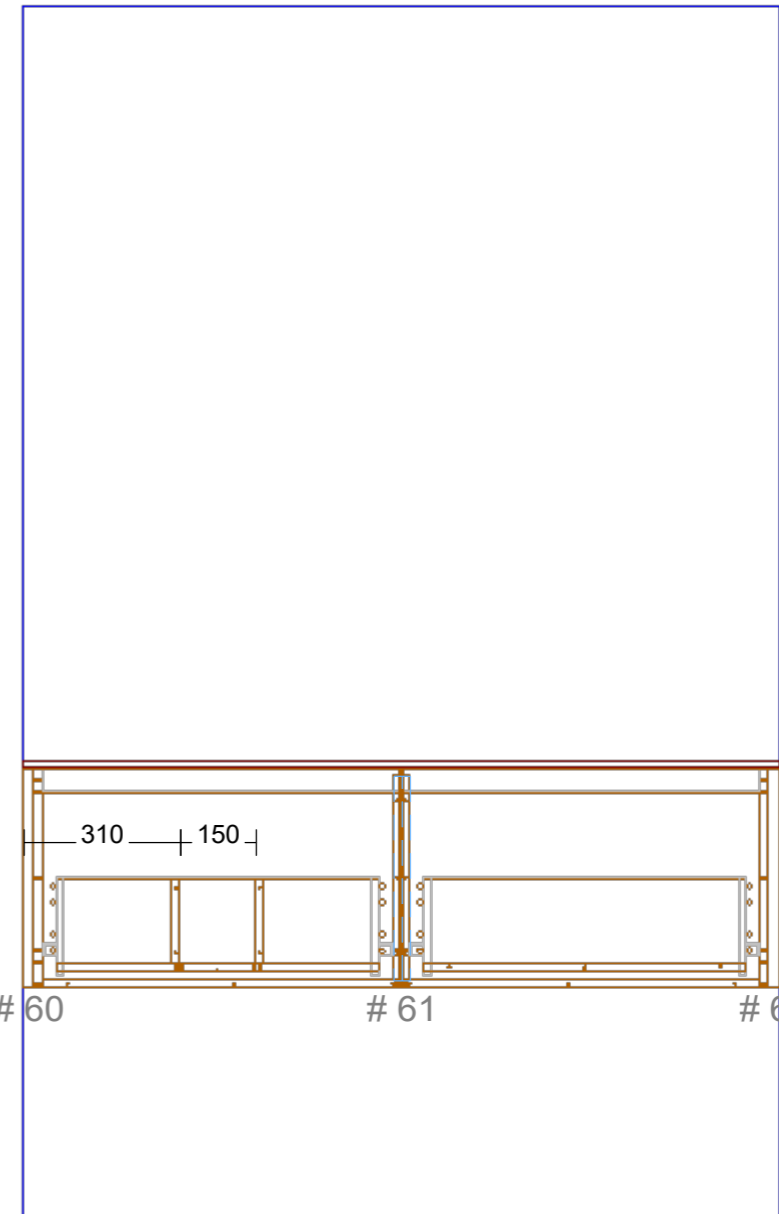

3mm Shadowline front and side of vanity

Range:Verona 1500mm Single Bowl Left