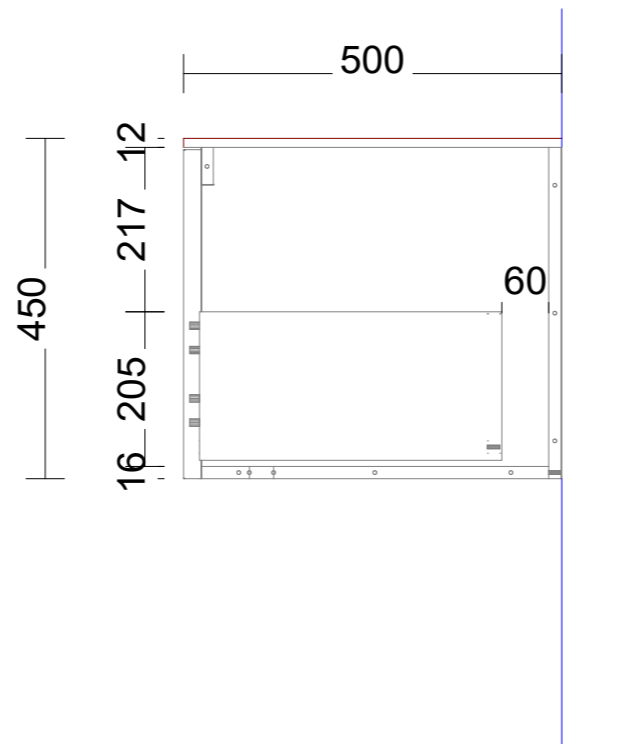

RIGHT

Range: Placemnt Of Basins

TAP HOLE LINE DRAWINGS

NO TAP HOLE

1 TAP HOLE

2 TAP HOLE

3 TAP HOLE

Range: Taphole Positions

Range: Verona 700mm Single Bowl Centre

Selected by client
 Panels and Fillers: Selected by client
 Selected by client
 Selected by client
 NovaPro Scala (soft close)
 Selected by client

Range: Verona 900mm Single Bowl Centre

3mm Shadowline front and side of vanity

Range: Verona 1200mm Single Bowl Centre

Selected by client
 Panels and Fillers: Selected by client
 Selected by client
 Selected by client
 NovaPro Scala (soft close)
 Selected by client

Range: Verona 1800mm Double Bowl