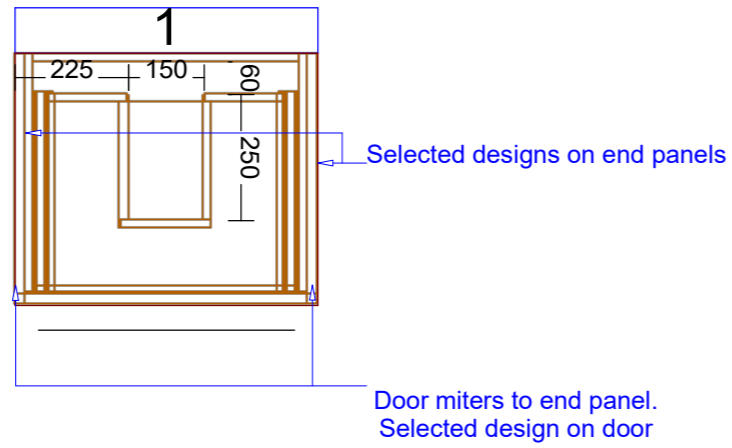

RIGHT

Range: Placemnt Of Basins

TAP HOLE LINE DRAWINGS

NO TAP HOLE

1 TAP HOLE

2 TAP HOLE

3 TAP HOLE

Range: Taphole Positions

Range: Verona 1800mm Double Bowl