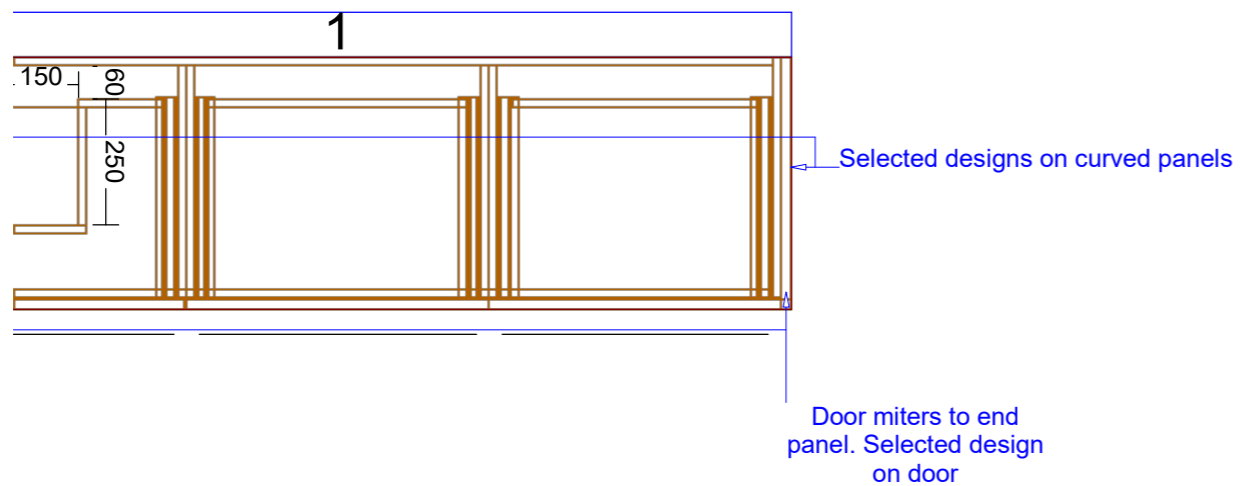

arcass: Selected by client
net Doors, Panels and Fillers: Selected by client
Selected by client
Handles: Selected by client
safe Grass NovaPro Scala (soft close)
our: Selected by client