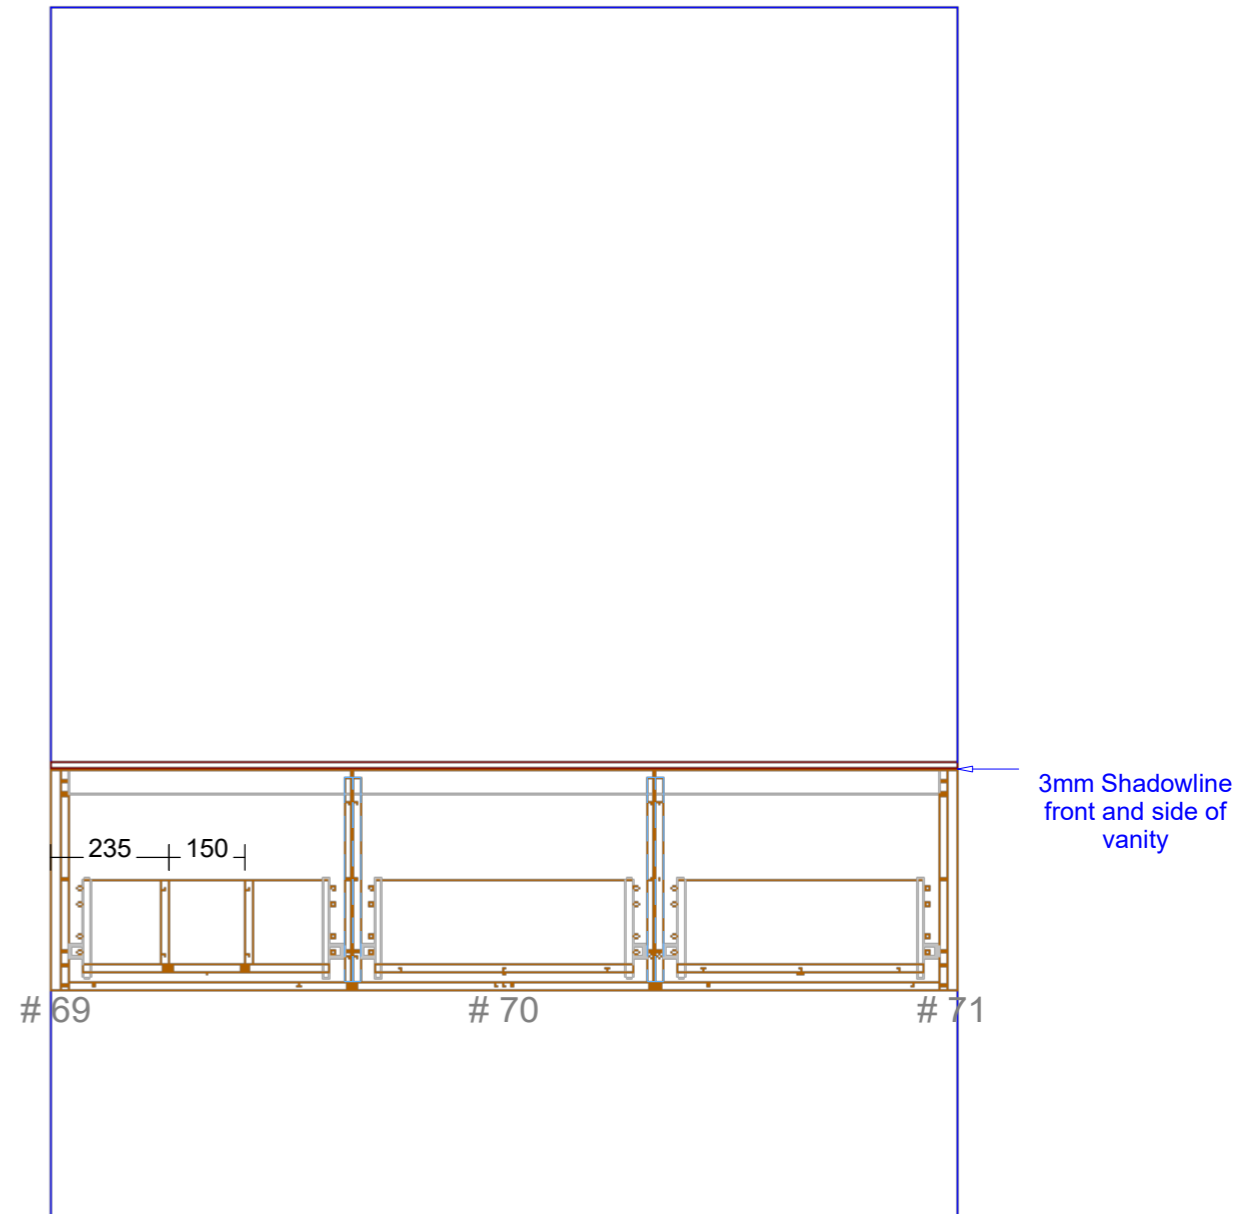

Range:Verona 1500mm Double Bowl

Internal Carcass: Selected by client
 Base Cabinet Doors, Panels and Fillers: Selected by client
 Benchtop: Selected by client
 Base Door Handles: Selected by client
 Drawers: Hafele Grass NovaPro Scala (soft close)
 Drawer Colour: Selected by client

Range:Verona 1800mm Single Bowl Centre

arcass: Selected by client
 net Doors, Panels and Fillers: Selected by client
 Selected by client
 Handles: Selected by client
 safe Grass NovaPro Scala (soft close)
 our: Selected by client

Range: Verona 1800mm Double Bowl