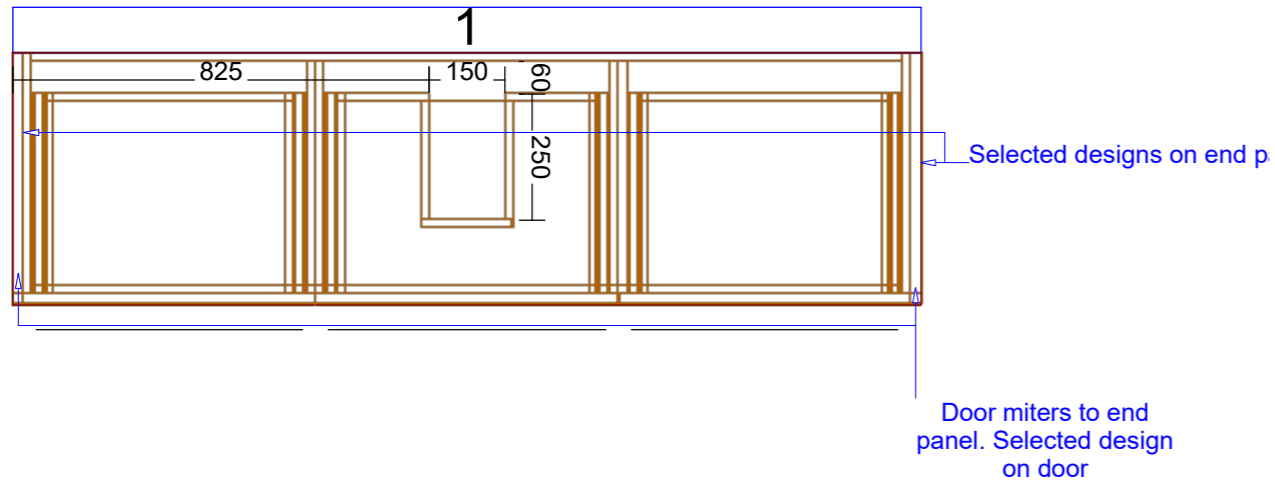

Internal Carcass: Selected by client
Base Cabinet Doors, Panels and Fillers: Selected by client
Benchtop: Selected by client
Base Door Handles: Selected by client
Drawers: Hafele Grass NovaPro Scala (soft close)
Drawer Colour: Selected by client