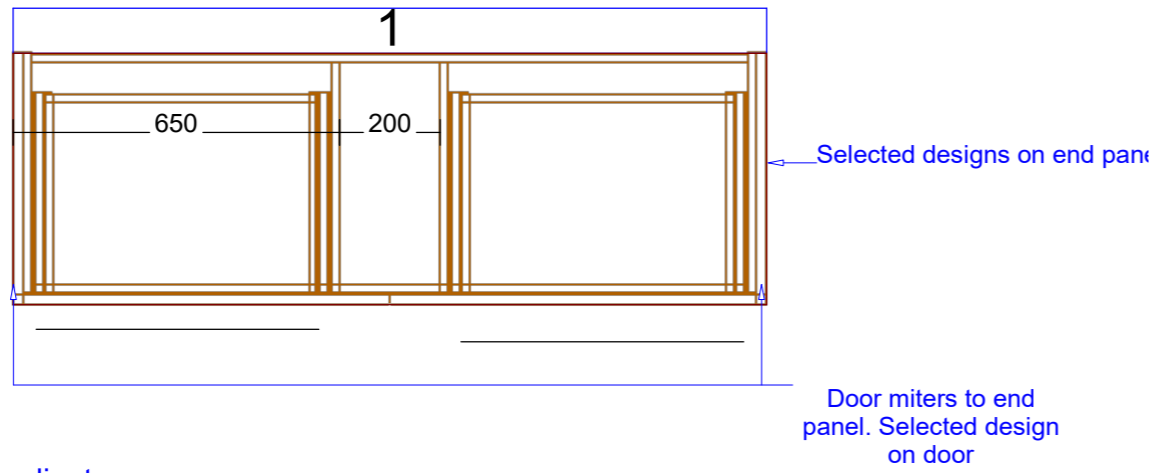

3mm Shadowline front and side of vanity

Range: Verona 1200mm Single Bowl Centre

Selected by client
 Panels and Fillers: Selected by client
 Selected by client
 Selected by client
 NovaPro Scala (soft close)
 Selected by client

Range: Verona 1800mm Double Bowl