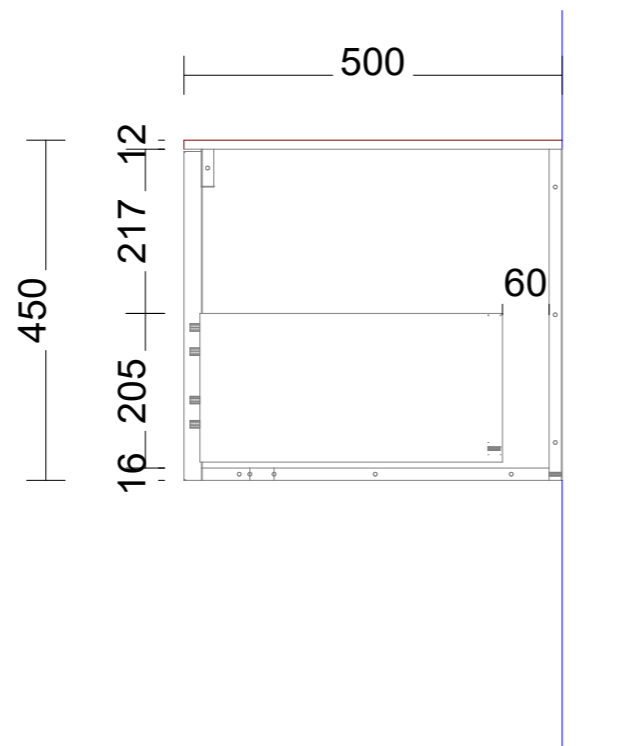

3mm Shadowline front and side of vanity

Range: Verona 1200mm Single Bowl Centre

Selected by client
 Panels and Fillers: Selected by client
 Selected by client
 Selected by client
 NovaPro Scala (soft close)
 Selected by client

Range:Verona 1800mm Single Bowl Left

Carcass: Selected by client
 Cabinet Doors, Panels and Fillers: Selected by client
 Top: Selected by client
 Door Handles: Selected by client
 Hinges: Hafele Grass NovaPro Scala (soft close)
 Colour: Selected by client

Range:Verona 1800mm Single Bowl Right

Internal Carcass: Selected by client
 Base Cabinet Doors, Panels and Fillers: Selected by client
 Benchtop: Selected by client
 Base Door Handles: Selected by client
 Drawers: Hafele Grass NovaPro Scala (soft close)
 Drawer Colour: Selected by client

Range: Verona 1800mm Double Bowl