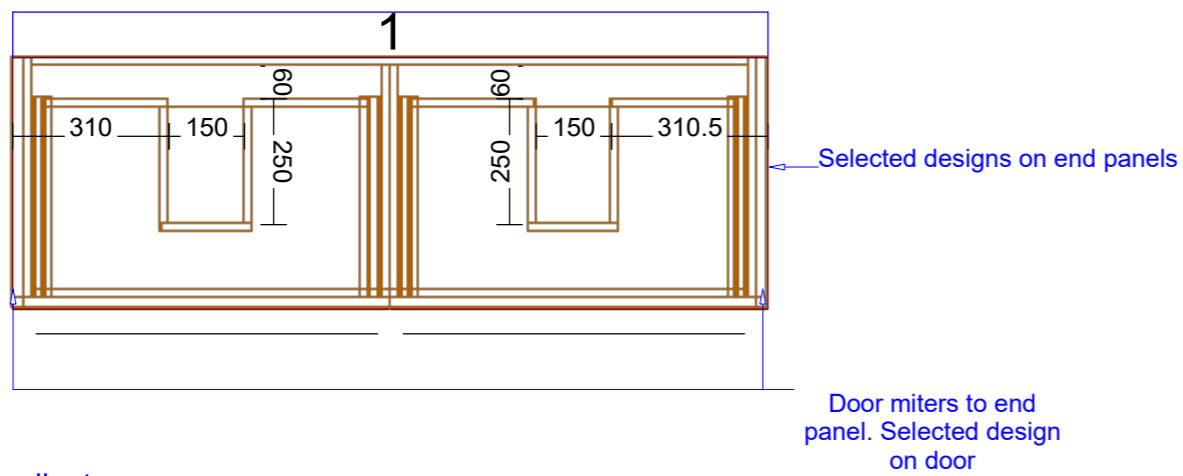

carcass: Selected by client
inset Doors, Panels and Fillers: Selected by client
Selected by client
r Handles: Selected by client
Hafele Grass NovaPro Scala (soft close)
colour: Selected by client