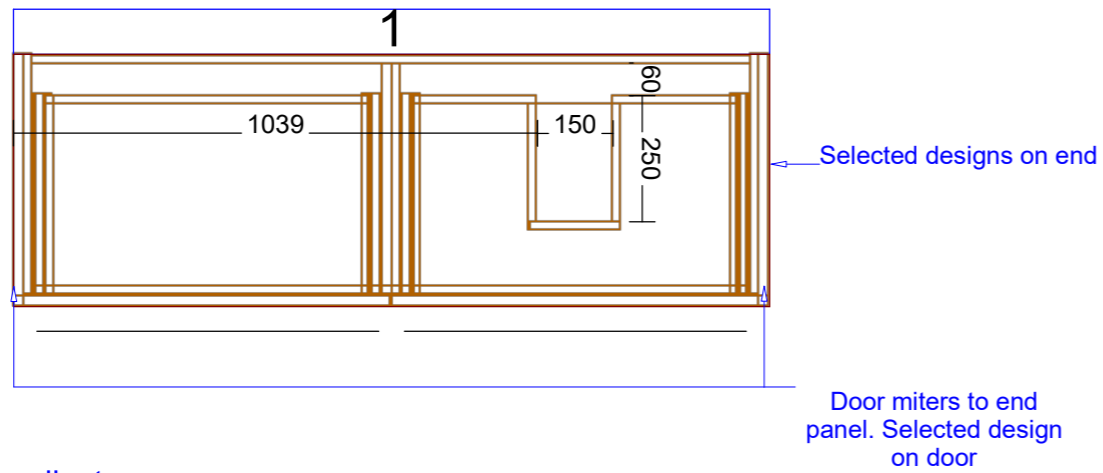

3mm Shadowline front and side of vanity

Range: Verona 1200mm Single Bowl Centre

Selected by client
 Panels and Fillers: Selected by client
 Selected by client
 Selected by client
 NovaPro Scala (soft close)
 Selected by client

Range:Verona 1500mm Single Bowl Centre

Selected designs on end panels

Door miter to end panel. Selected design on door

Selected by client
 Panels and Fillers: Selected by client
 Selected by client
 Selected by client
 NovaPro Scala (soft close)
 Selected by client

3mm Shadowline front and side of vanity

Range:Verona 1500mm Single Bowl Left

s: Selected by client
 oors, Panels and Fillers: Selected by client
 cted by client
 dles: Selected by client
 s: Grass NovaPro Scala (soft close)
 Selected by client

Range: Verona 1800mm Double Bowl