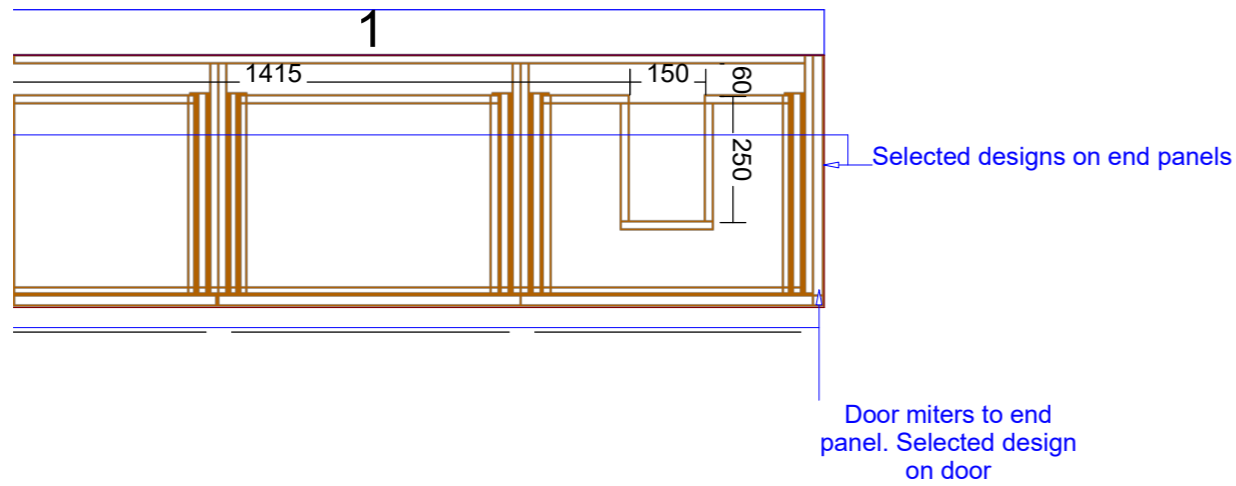

Carcass: Selected by client
Cabinet Doors, Panels and Fillers: Selected by client
Top: Selected by client
Door Handles: Selected by client
Hinges: Hafele Grass NovaPro Scala (soft close)
Colour: Selected by client