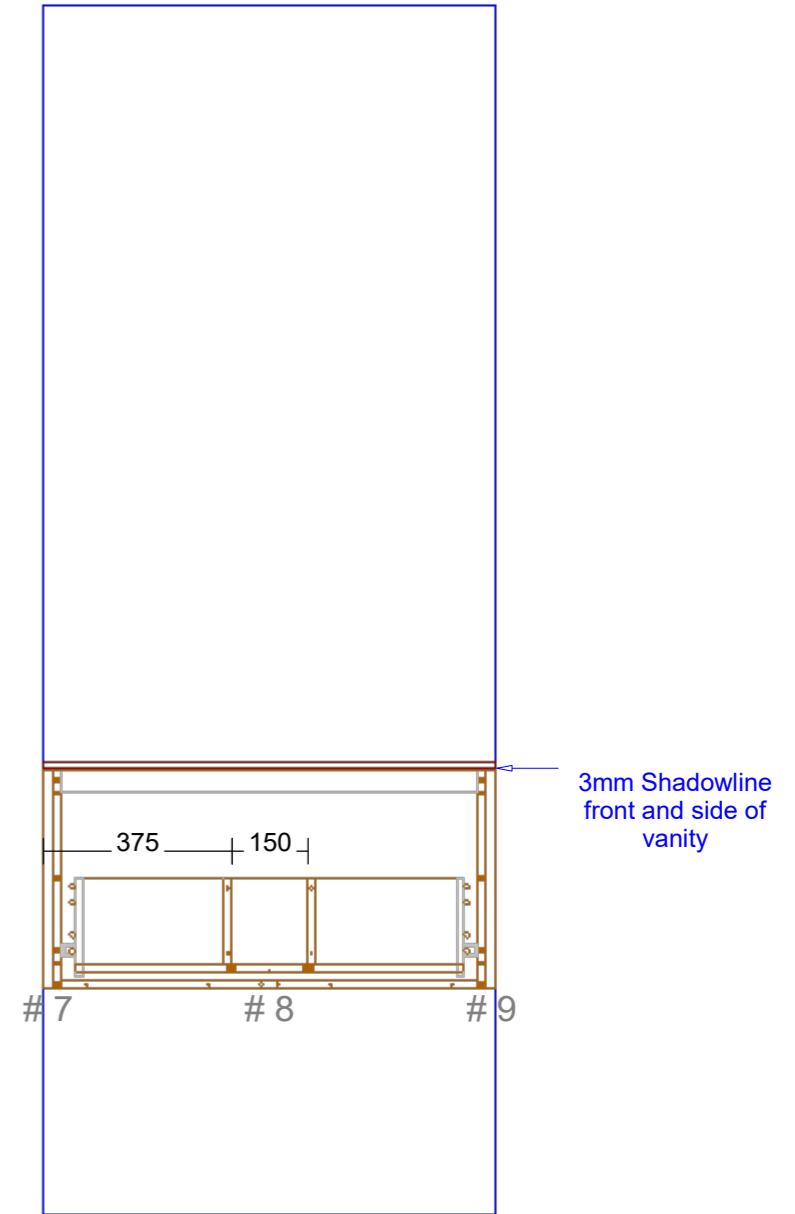

Range: Verona 900mm Single Bowl Centre