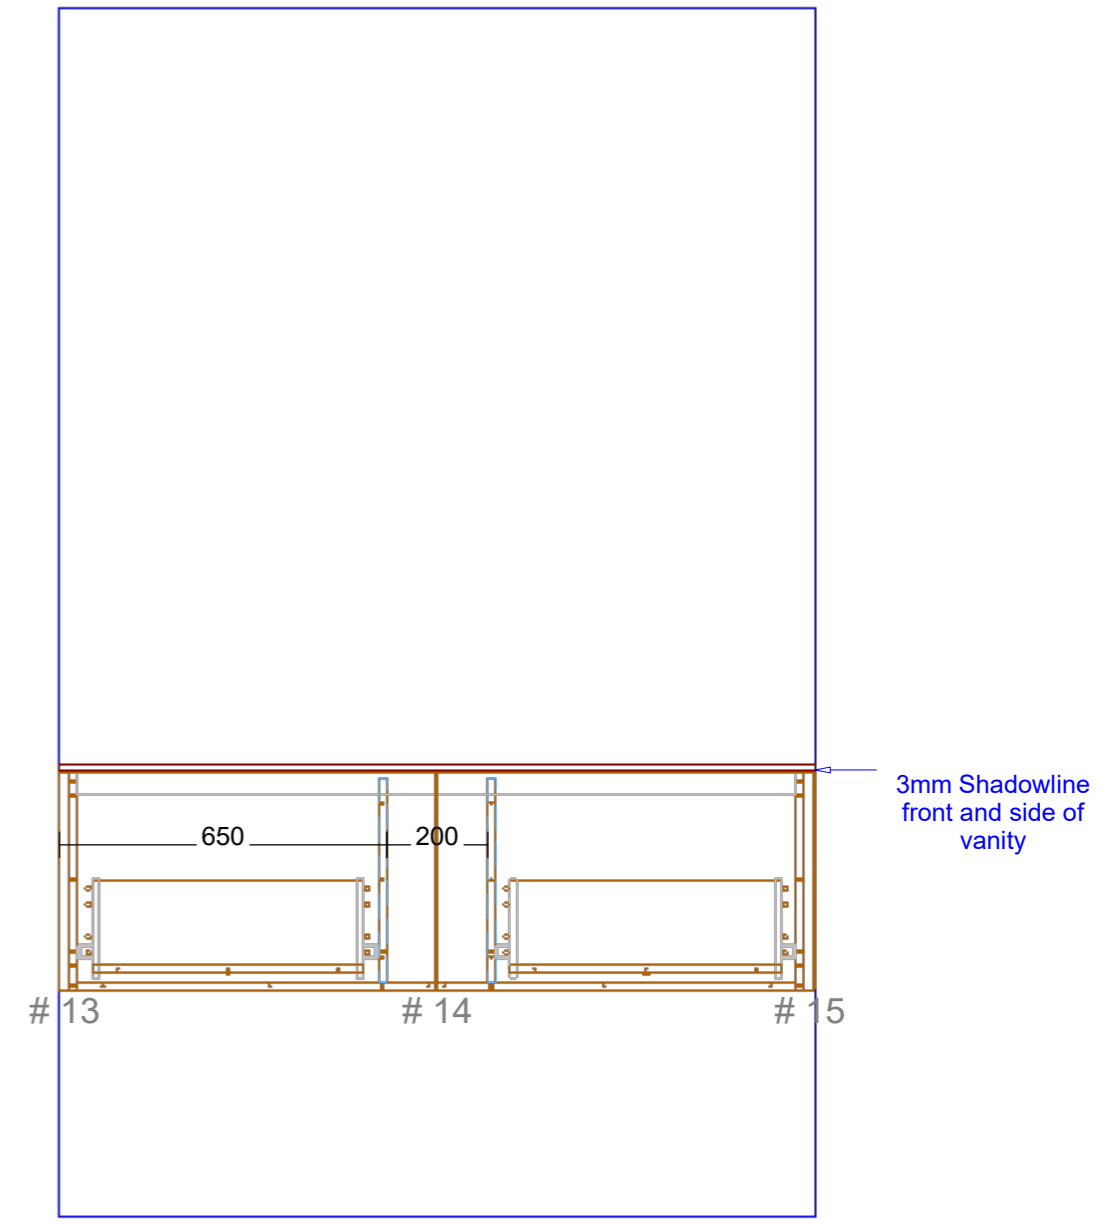

Range: Verona 700mm Single Bowl Centre

Selected by client
 Panels and Fillers: Selected by client
 Selected by client
 Selected by client
 NovaPro Scala (soft close)
 Selected by client

Range: Verona 900mm Single Bowl Centre

3mm Shadowline front and side of vanity

Range: Verona 1200mm Single Bowl Centre

Selected by client
 Panels and Fillers: Selected by client
 Selected by client
 Selected by client
 NovaPro Scala (soft close)
 Selected by client

Range: Verona 1800mm Double Bowl