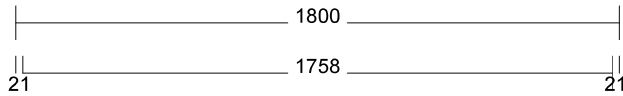

Door miter to end panel. Selected design on door

- Internal Carcass: Selected by client
- Base Cabinet Doors, Panels and Fillers: Selected by client
- Benchtop: Selected by client
- Base Door Handles: Selected by client
- Drawers: Hafele Grass NovaPro Scala (soft close)
- Drawer Colour: Selected by client