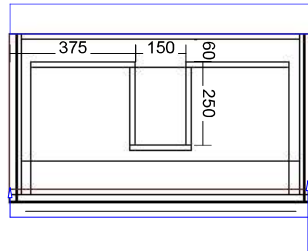

Door miters to end panel. Selected design on door

- Internal Carcass: Selected by client
- Base Cabinet Doors, Panels and Fillers: Selected by client
- Benchtop: Selected by client
- Base Door Handles: Selected by client
- Drawers: Hafele Grass NovaPro Scala (soft close)
- Drawer Colour: Selected by client