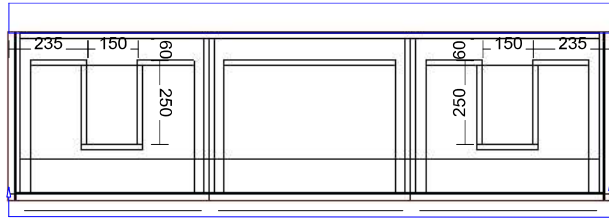

Door miter to end panel. Selected design on door

- Internal Carcass: Selected by client
- Base Cabinet Doors, Panels and Fillers: Selected by client
- Benchtop: Selected by client
- Base Door Handles: Selected by client
- Drawers: Hafele Grass NovaPro Scala (soft close)
- Drawer Colour: Selected by client