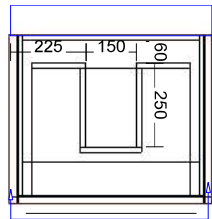

Range:Accessories

PLACEMENT 600, 700, 900 AND 1200 LINE DRAWINGS

CENTRE ONLY

PLACEMENT 1500 AND 1800 LINE DRAWINGS

CENTRE

LEFT

2 X BASINS

RIGHT

Range:Placemnt Of Basins

TAP HOLE LINE DRAWINGS

NO TAP HOLE

1 TAP HOLE

2 TAP HOLE

3 TAP HOLE

Range: Taphole Positions

Door miter to end panel. Selected design on door

2400

3mm Shadowline front and side of vanity

25 X 25 Metal shelf and frame in the selected colour

Range: Trieste 1800mm Double Bowl