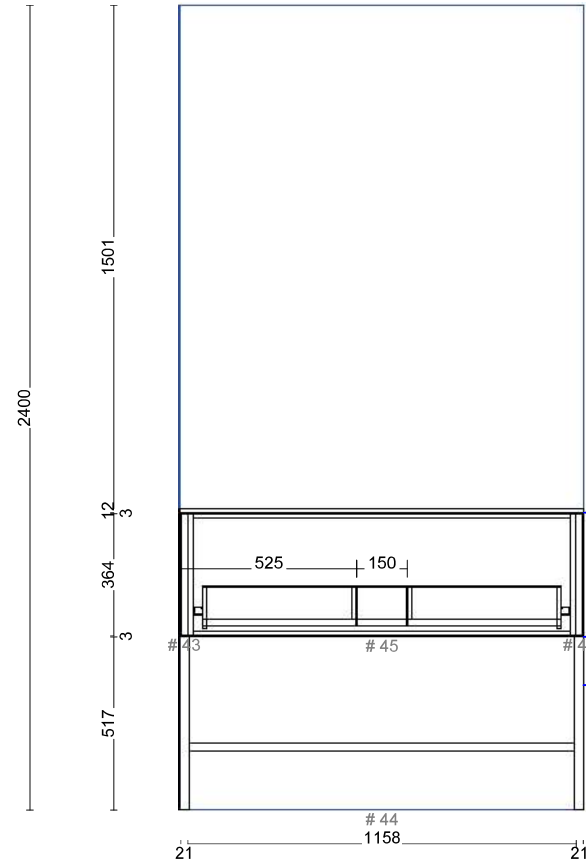

3mm Shadowline front and side of vanity

25 X 25 Metal shelf and frame in the selected colour

Range: Trieste 1200mm Single Bowl Centre