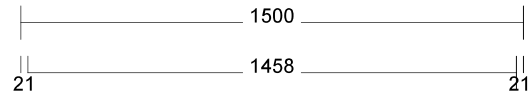

Door miters to end panel. Selected design on door

- Internal Carcass: Selected by client
- Base Cabinet Doors, Panels and Fillers: Selected by client
- Benchtop: Selected by client
- Base Door Handles: Selected by client
- Drawers: Hafele Grass NovaPro Scala (soft close)
- Drawer Colour: Selected by client