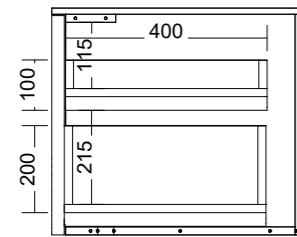

Pill Shape shaving cab
LED. On all sides of cab

Inner draw set-out with
under mount basin

LED set-out on vanity
cabinets

Inner draw set-out with
top mount basin

LED set-out on chrucl
arch shaving cabinets

Range:Accessories

PLACEMENT 600, 700, 900 AND 1200 LINE DRAWINGS

CENTRE ONLY

PLACEMENT 1500 AND 1800 LINE DRAWINGS

CENTRE

LEFT

2 X BASINS

RIGHT