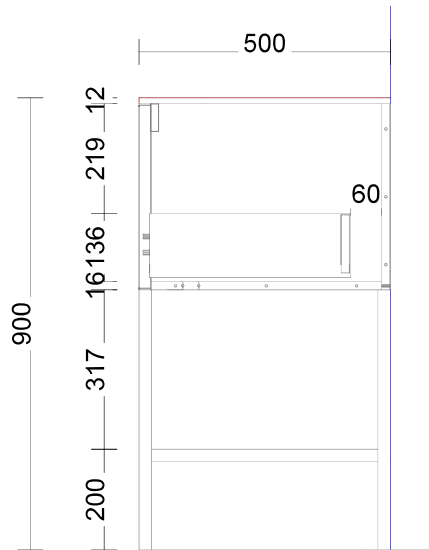

3mm Shadowline front and side of vanity

25 X 25 Metal shelf and frame in the selected colour

Range: Trieste 1800mm Single Bowl Centre

Door miter to end panel. Selected design on door

- Internal Carcass: Selected by client
- Base Cabinet Doors, Panels and Fillers: Selected by client
- Benchtop: Selected by client
- Base Door Handles: Selected by client
- Drawers: Hafele Grass NovaPro Scala (soft close)
- Drawer Colour: Selected by client

2400

3mm Shadowline front and side of vanity

25 X 25 Metal shelf and frame in the selected colour

Range: Trieste 1800mm Single Bowl Left

Door miter to end panel. Selected design on door

- Internal Carcass: Selected by client
- Base Cabinet Doors, Panels and Fillers: Selected by client
- Benchtop: Selected by client
- Base Door Handles: Selected by client
- Drawers: Hafele Grass NovaPro Scala (soft close)
- Drawer Colour: Selected by client

2400

3mm Shadowline front and side of vanity

25 X 25 Metal shelf and frame in the selected colour

Range: Trieste 1800mm Double Bowl