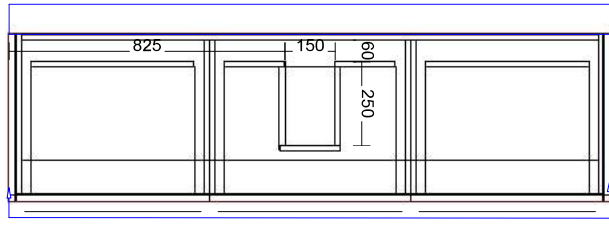

Door miters to end panel. Selected design on door

- Internal Carcass: Selected by client
- Base Cabinet Doors, Panels and Fillers: Selected by client
- Benchtop: Selected by client
- Base Door Handles: Selected by client
- Drawers: Hafele Grass NovaPro Scala (soft close)
- Drawer Colour: Selected by client