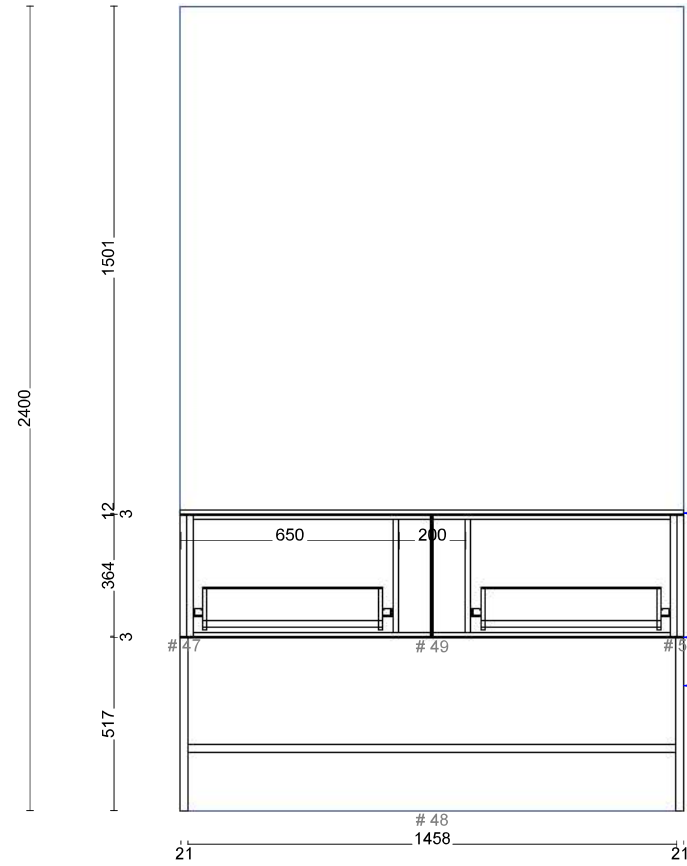

3mm Shadowline front and side of vanity

25 X 25 Metal shelf and frame in the selected colour

Range: Trieste 1500mm Single Bowl Centre