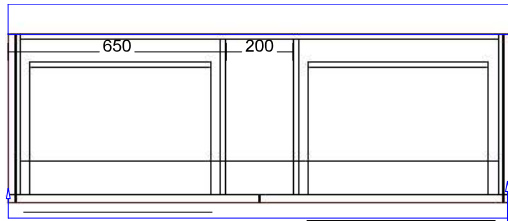

Door miters to end panel. Selected design on door

- Internal Carcass: Selected by client
- Base Cabinet Doors, Panels and Fillers: Selected by client
- Benchtop: Selected by client
- Base Door Handles: Selected by client
- Drawers: Hafele Grass NovaPro Scala (soft close)
- Drawer Colour: Selected by client