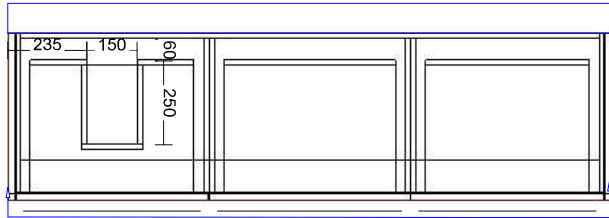

Door miter to end panel. Selected design on door

- Internal Carcass: Selected by client
- Base Cabinet Doors, Panels and Fillers: Selected by client
- Benchtop: Selected by client
- Base Door Handles: Selected by client
- Drawers: Hafele Grass NovaPro Scala (soft close)
- Drawer Colour: Selected by client