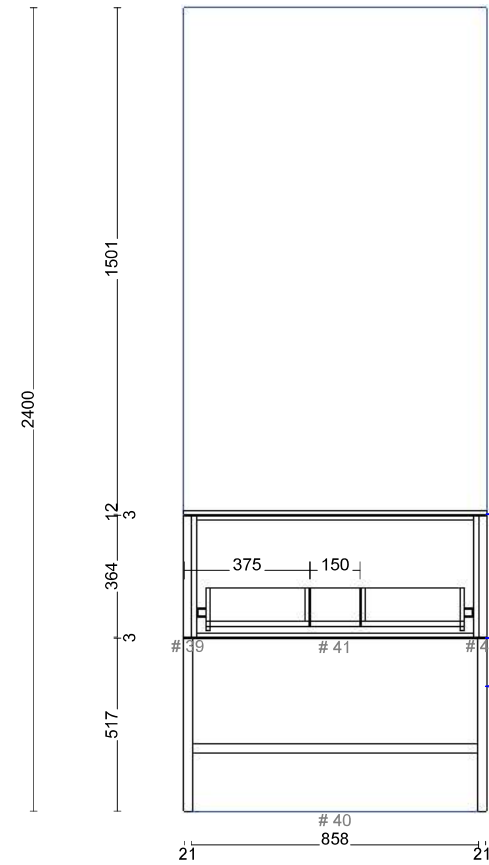

3mm Shadowline front and side of vanity

25 X 25 Metal shelf and frame in the selected colour

Range: Trieste 900mm Single Bowl Centre