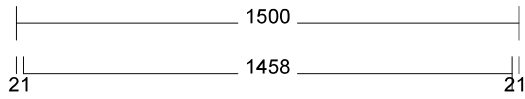

Door miter to end panel. Selected design on door

- Internal Carcass: Selected by client
- Base Cabinet Doors, Panels and Fillers: Selected by client
- Benchtop: Selected by client
- Base Door Handles: Selected by client
- Drawers: Hafele Grass NovaPro Scala (soft close)
- Drawer Colour: Selected by client