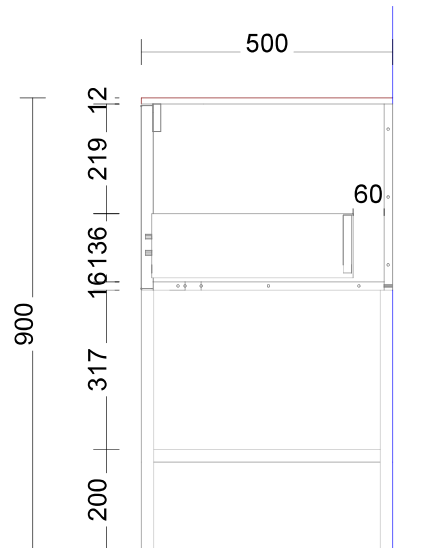

Range: Trieste 1500mm Single Bowl Left