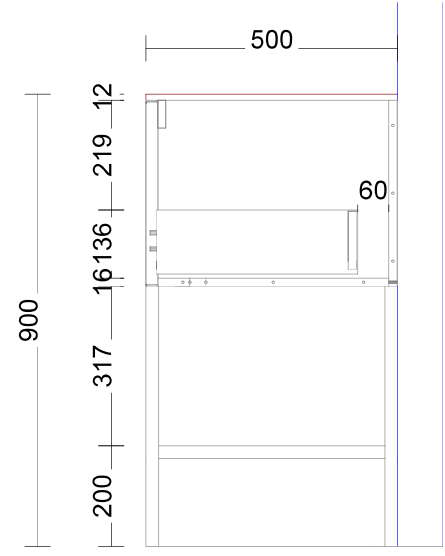

3mm Shadowline front and side of vanity

25 X 25 Metal shelf and frame in the selected colour

Range: Trieste 1500mm Single Bowl Right

Door miter to end panel. Selected design on door

- Internal Carcass: Selected by client
- Base Cabinet Doors, Panels and Fillers: Selected by client
- Benchtop: Selected by client
- Base Door Handles: Selected by client
- Drawers: Hafele Grass NovaPro Scala (soft close)
- Drawer Colour: Selected by client

3mm Shadowline front and side of vanity

25 X 25 Metal shelf and frame in the selected colour

Range: Trieste 1500mm Double Bowl

Door miters to end panel. Selected design on door

- Internal Carcass: Selected by client
- Base Cabinet Doors, Panels and Fillers: Selected by client
- Benchtop: Selected by client
- Base Door Handles: Selected by client
- Drawers: Hafele Grass NovaPro Scala (soft close)
- Drawer Colour: Selected by client

2400

3mm Shadowline front and side of vanity

25 X 25 Metal shelf and frame in the selected colour

Range: Trieste 1800mm Double Bowl