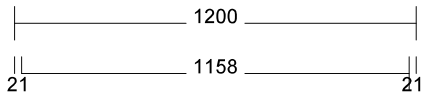

Door miter to end panel. Selected design on door

- Internal Carcass: Selected by client
- Base Cabinet Doors, Panels and Fillers: Selected by client
- Benchtop: Selected by client
- Base Door Handles: Selected by client
- Drawers: Hafele Grass NovaPro Scala (soft close)
- Drawer Colour: Selected by client