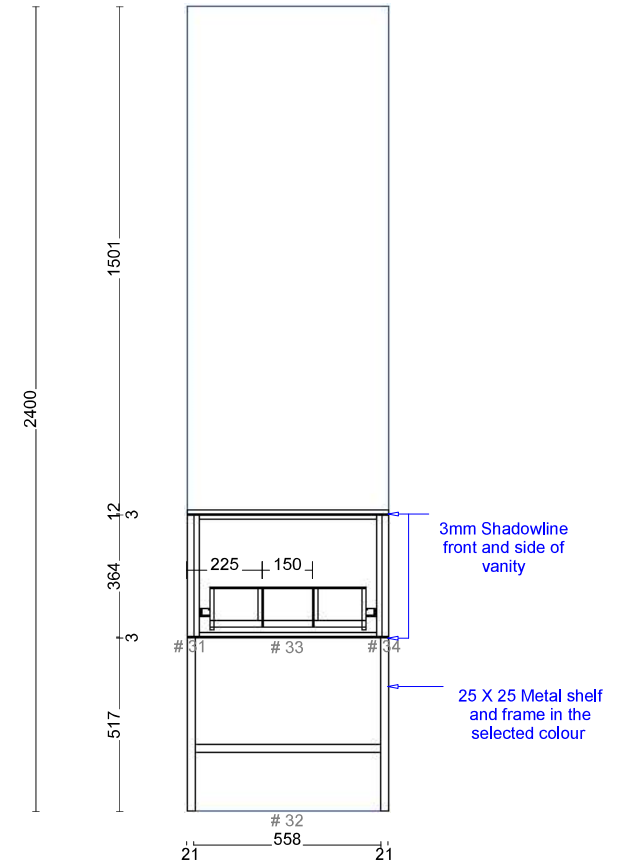

Door miter to end panel. Selected design on door

- Internal Carcass: Selected by client
- Base Cabinet Doors, Panels and Fillers: Selected by client
- Benchtop: Selected by client
- Base Door Handles: Selected by client
- Drawers: Hafele Grass NovaPro Scala (soft close)
- Drawer Colour: Selected by client

Range: Trieste 600mm Single Bowl Centre