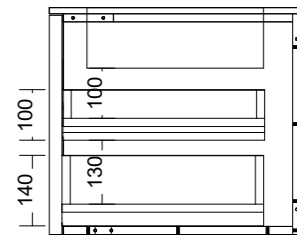

Pill Shape shaving cab
LED. On all sides of cab

Inner draw set-out with
under mount basin

LED set-out on vanity
cabinets

Inner draw set-out with
top mount basin

LED set-out on chrucl
arch shaving cabinets

Range:Accessories

PLACEMENT 600, 700, 900 AND 1200 LINE DRAWINGS

CENTRE ONLY

PLACEMENT 1500 AND 1800 LINE DRAWINGS

CENTRE

LEFT

2 X BASINS

RIGHT

Range:Placemnt Of Basins

TAP HOLE LINE DRAWINGS

NO TAP HOLE

1 TAP HOLE

2 TAP HOLE

3 TAP HOLE

Range: Taphole Positions

Door miter to end panel. Selected design on door

2400

3mm Shadowline front and side of vanity

25 X 25 Metal shelf and frame in the selected colour

Range: Trieste 1800mm Double Bowl