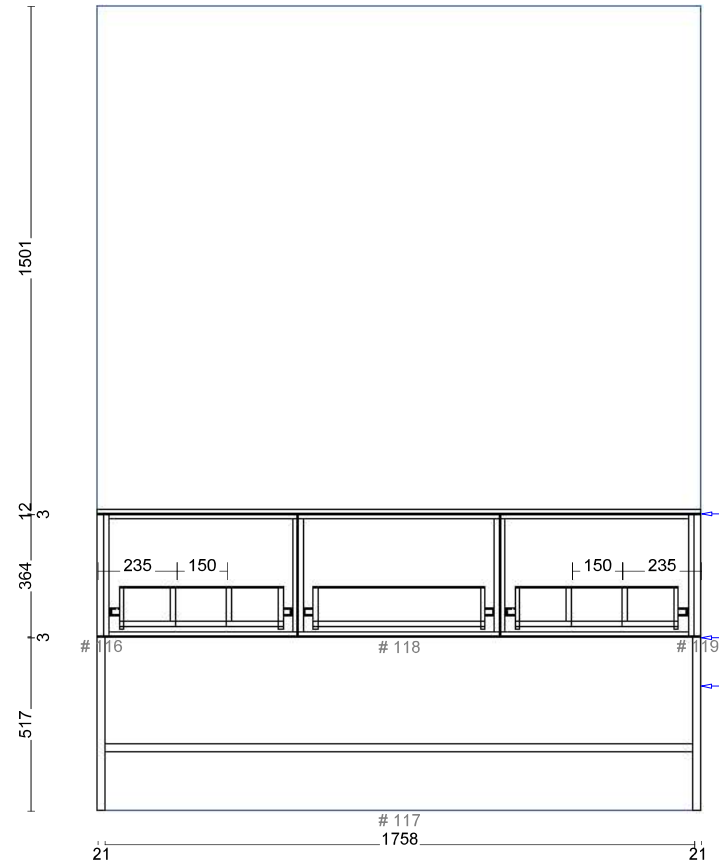

3mm Shadowline front and side of vanity

25 X 25 Metal shelf and frame in the selected colour

Range: Trieste 1800mm Single Bowl Right

Door miter to end panel. Selected design on door

- Internal Carcass: Selected by client
- Base Cabinet Doors, Panels and Fillers: Selected by client
- Benchtop: Selected by client
- Base Door Handles: Selected by client
- Drawers: Hafele Grass NovaPro Scala (soft close)
- Drawer Colour: Selected by client

2400

3mm Shadowline front and side of vanity

25 X 25 Metal shelf and frame in the selected colour

Range: Trieste 1800mm Double Bowl