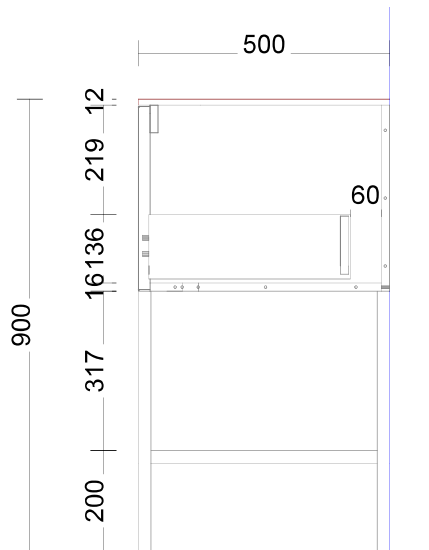

2400

3mm Shadowline front and side of vanity

25 X 25 Metal shelf and frame in the selected colour

Range: Trieste 1800mm Single Bowl Left

Door miter to end panel. Selected design on door

- Internal Carcass: Selected by client
- Base Cabinet Doors, Panels and Fillers: Selected by client
- Benchtop: Selected by client
- Base Door Handles: Selected by client
- Drawers: Hafele Grass NovaPro Scala (soft close)
- Drawer Colour: Selected by client

3mm Shadowline front and side of vanity

25 X 25 Metal shelf and frame in the selected colour

Range: Trieste 1800mm Single Bowl Right

Door miter to end panel. Selected design on door

- Internal Carcass: Selected by client
- Base Cabinet Doors, Panels and Fillers: Selected by client
- Benchtop: Selected by client
- Base Door Handles: Selected by client
- Drawers: Hafele Grass NovaPro Scala (soft close)
- Drawer Colour: Selected by client

2400

3mm Shadowline front and side of vanity

25 X 25 Metal shelf and frame in the selected colour

Range: Trieste 1800mm Double Bowl