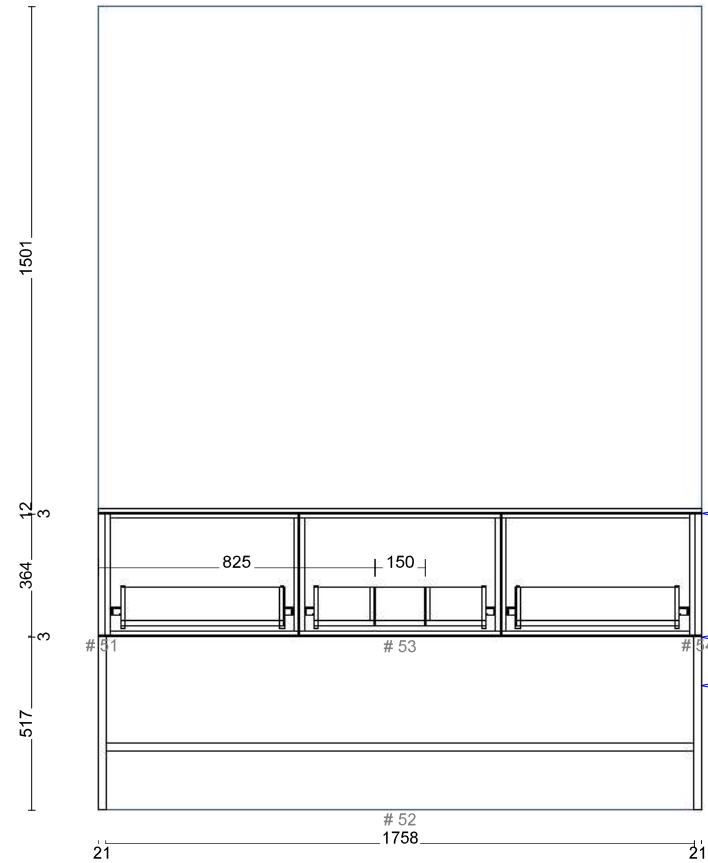

3mm Shadowline front and side of vanity

25 X 25 Metal shelf and frame in the selected colour