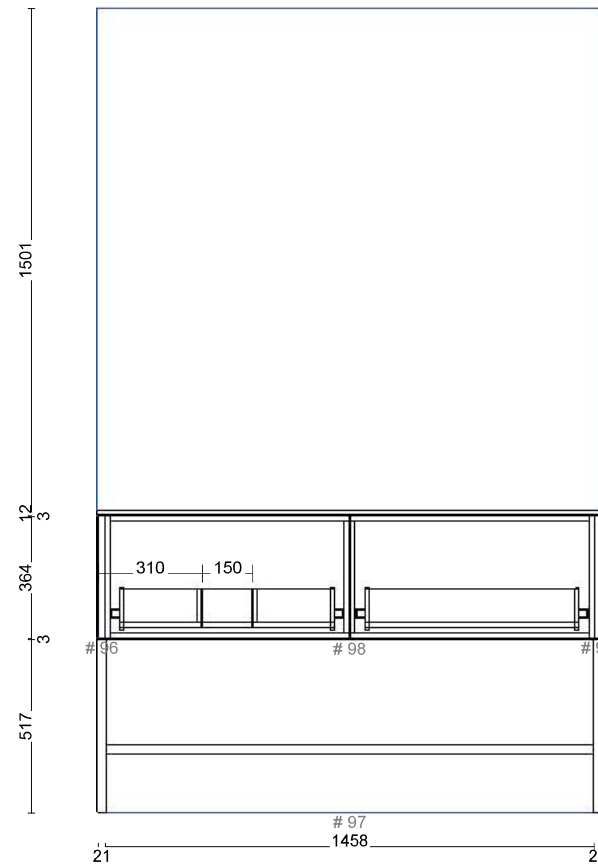

3mm Shadowline front and side of vanity

25 X 25 Metal shelf and frame in the selected colour