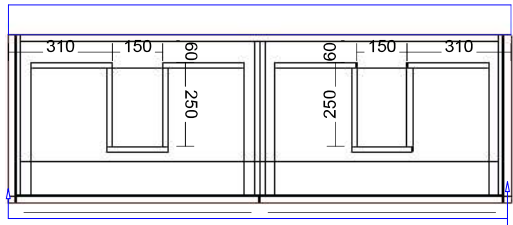

Door miter to end panel. Selected design on door

- Internal Carcass: Selected by client
- Base Cabinet Doors, Panels and Fillers: Selected by client
- Benchtop: Selected by client
- Base Door Handles: Selected by client
- Drawers: Hafele Grass NovaPro Scala (soft close)
- Drawer Colour: Selected by client