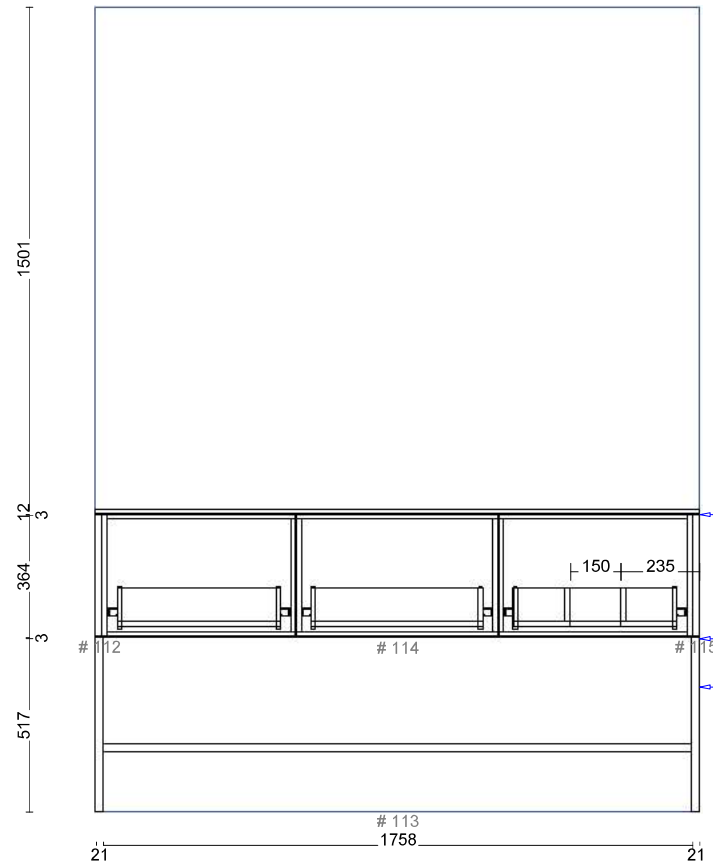

2400

3mm Shadowline front and side of vanity

25 X 25 Metal shelf and frame in the selected colour

Range: Trieste 1800mm Single Bowl Left

Door miter to end panel. Selected design on door

- Internal Carcass: Selected by client
- Base Cabinet Doors, Panels and Fillers: Selected by client
- Benchtop: Selected by client
- Base Door Handles: Selected by client
- Drawers: Hafele Grass NovaPro Scala (soft close)
- Drawer Colour: Selected by client

2400

3mm Shadowline front and side of vanity

25 X 25 Metal shelf and frame in the selected colour

Range: Trieste 1800mm Double Bowl