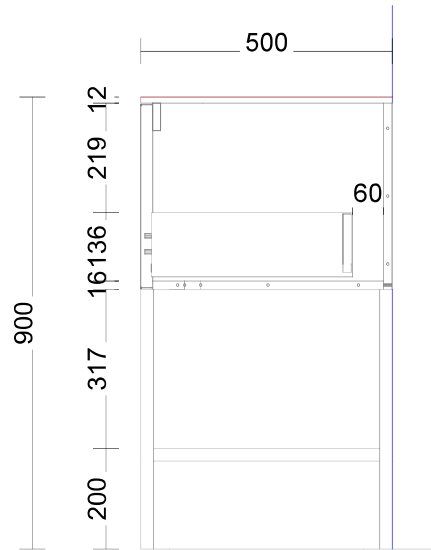

Range: Trieste 1800mm Single Bowl Centre