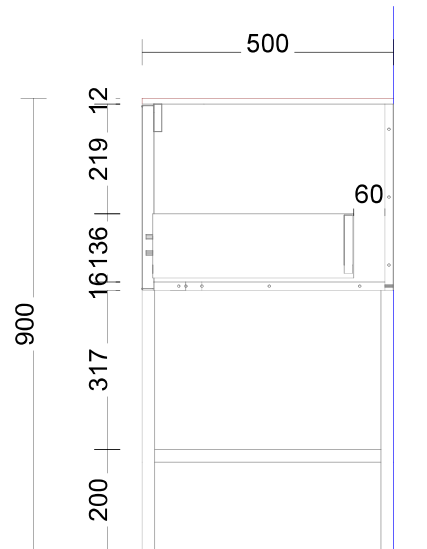

Range: Trieste 700mm Single Bowl Centre