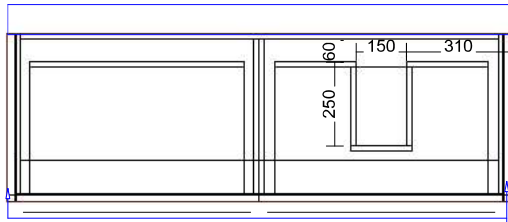

Door miters to end panel. Selected design on door

- Internal Carcass: Selected by client
- Base Cabinet Doors, Panels and Fillers: Selected by client
- Benchtop: Selected by client
- Base Door Handles: Selected by client
- Drawers: Hafele Grass NovaPro Scala (soft close)
- Drawer Colour: Selected by client