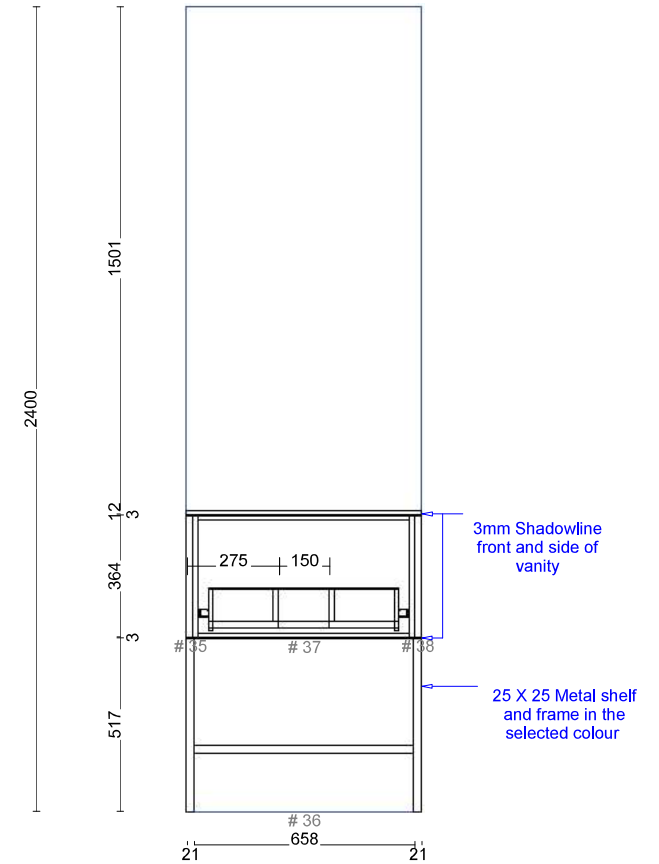

Range: Trieste 700mm Single Bowl Centre