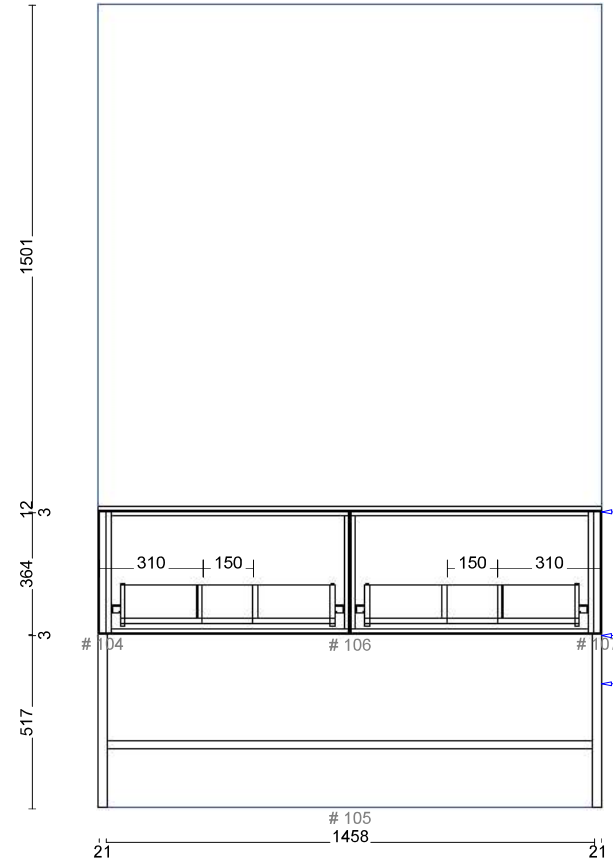

3mm Shadowline front and side of vanity

25 X 25 Metal shelf and frame in the selected colour