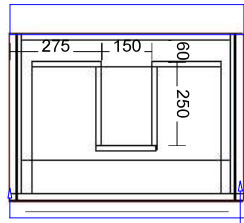

Door miter to end panel. Selected design on door

- Internal Carcass: Selected by client
- Base Cabinet Doors, Panels and Fillers: Selected by client
- Benchtop: Selected by client
- Base Door Handles: Selected by client
- Drawers: Hafele Grass NovaPro Scala (soft close)
- Drawer Colour: Selected by client