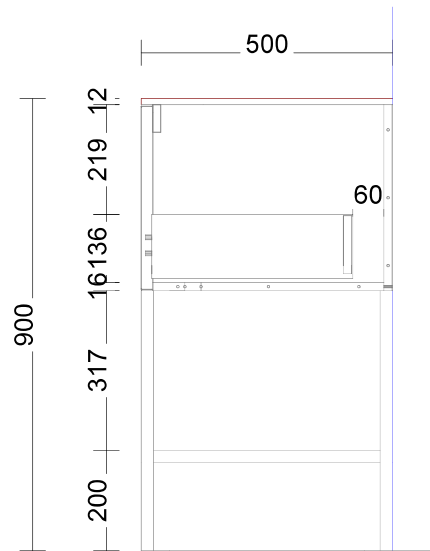

3mm Shadowline front and side of vanity

25 X 25 Metal shelf and frame in the selected colour

Range: Trieste 1200mm Single Bowl Centre

Door miters to end panel. Selected design on door

- Internal Carcass: Selected by client
- Base Cabinet Doors, Panels and Fillers: Selected by client
- Benchtop: Selected by client
- Base Door Handles: Selected by client
- Drawers: Hafele Grass NovaPro Scala (soft close)
- Drawer Colour: Selected by client

2400

3mm Shadowline front and side of vanity

25 X 25 Metal shelf and frame in the selected colour

Range: Trieste 1800mm Double Bowl