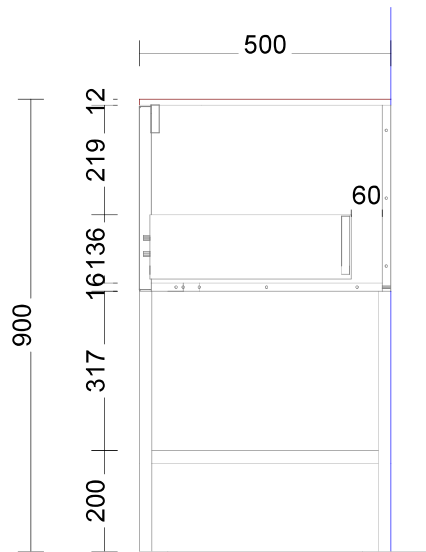

Door miter to end panel. Selected design on door

- Internal Carcass: Selected by client
- Base Cabinet Doors, Panels and Fillers: Selected by client
- Benchtop: Selected by client
- Base Door Handles: Selected by client
- Drawers: Hafele Grass NovaPro Scala (soft close)
- Drawer Colour: Selected by client

Range: Trieste 600mm Single Bowl Centre