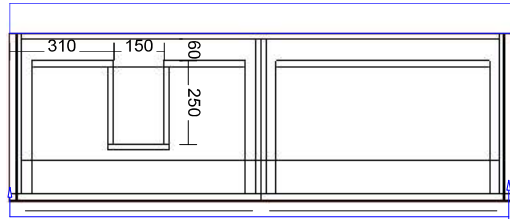

Door miters to end panel. Selected design on door

- Internal Carcass: Selected by client
- Base Cabinet Doors, Panels and Fillers: Selected by client
- Benchtop: Selected by client
- Base Door Handles: Selected by client
- Drawers: Hafele Grass NovaPro Scala (soft close)
- Drawer Colour: Selected by client