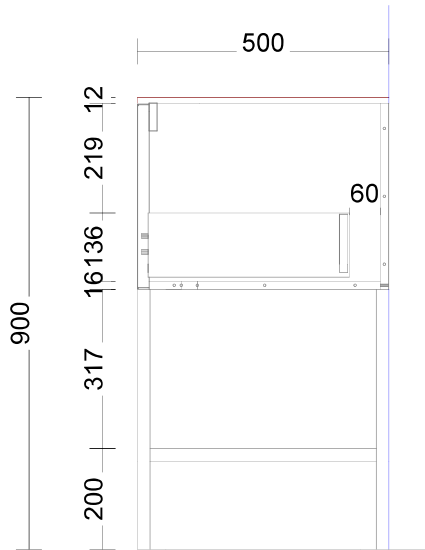

3mm Shadowline front and side of vanity

25 X 25 Metal shelf and frame in the selected colour

Range: Trieste 900mm Single Bowl Centre

Door miter to end panel. Selected design on door

- Internal Carcass: Selected by client
- Base Cabinet Doors, Panels and Fillers: Selected by client
- Benchtop: Selected by client
- Base Door Handles: Selected by client
- Drawers: Hafele Grass NovaPro Scala (soft close)
- Drawer Colour: Selected by client

3mm Shadowline front and side of vanity

25 X 25 Metal shelf and frame in the selected colour

Range: Trieste 1200mm Single Bowl Centre

Door miters to end panel. Selected design on door

- Internal Carcass: Selected by client
- Base Cabinet Doors, Panels and Fillers: Selected by client
- Benchtop: Selected by client
- Base Door Handles: Selected by client
- Drawers: Hafele Grass NovaPro Scala (soft close)
- Drawer Colour: Selected by client

2400

3mm Shadowline front and side of vanity

25 X 25 Metal shelf and frame in the selected colour

Range: Trieste 1800mm Double Bowl