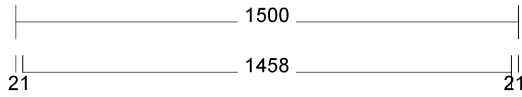

Door miters to end panel. Selected design on door

- Internal Carcass: Selected by client
- Base Cabinet Doors, Panels and Fillers: Selected by client
- Benchtop: Selected by client
- Base Door Handles: Selected by client
- Drawers: Hafele Grass NovaPro Scala (soft close)
- Drawer Colour: Selected by client