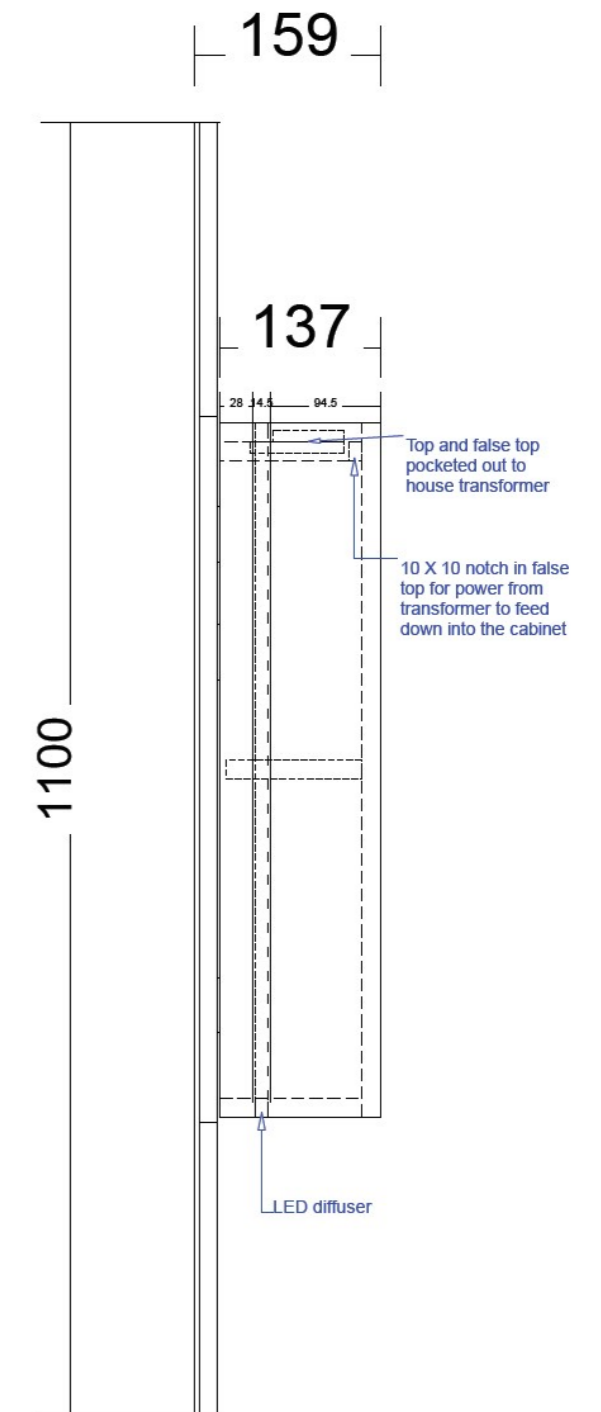

Pill Shape shaving cab
LED. On all sides of cab

Inner draw set-out with
under mount basin

LED set-out on vanity
cabinets

Inner draw set-out with
top mount basin

LED set-out on chrucl
arch shaving cabinets

Range:Accessories

PLACEMENT 600, 700, 900 AND 1200 LINE DRAWINGS

CENTRE ONLY

PLACEMENT 1500 AND 1800 LINE DRAWINGS

CENTRE

LEFT

2 X BASINS

RIGHT

Range:Placemnt Of Basins

TAP HOLE LINE DRAWINGS

NO TAP HOLE

1 TAP HOLE

2 TAP HOLE

3 TAP HOLE

Range: Taphole Positions

Door miter to end panel. Selected design on door