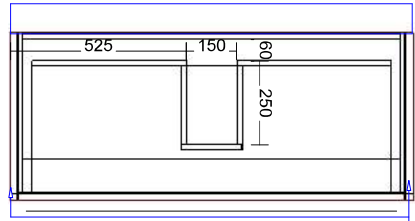

Door miter to end panel. Selected design on door

- Internal Carcass: Selected by client
- Base Cabinet Doors, Panels and Fillers: Selected by client
- Benchtop: Selected by client
- Base Door Handles: Selected by client
- Drawers: Hafele Grass NovaPro Scala (soft close)
- Drawer Colour: Selected by client