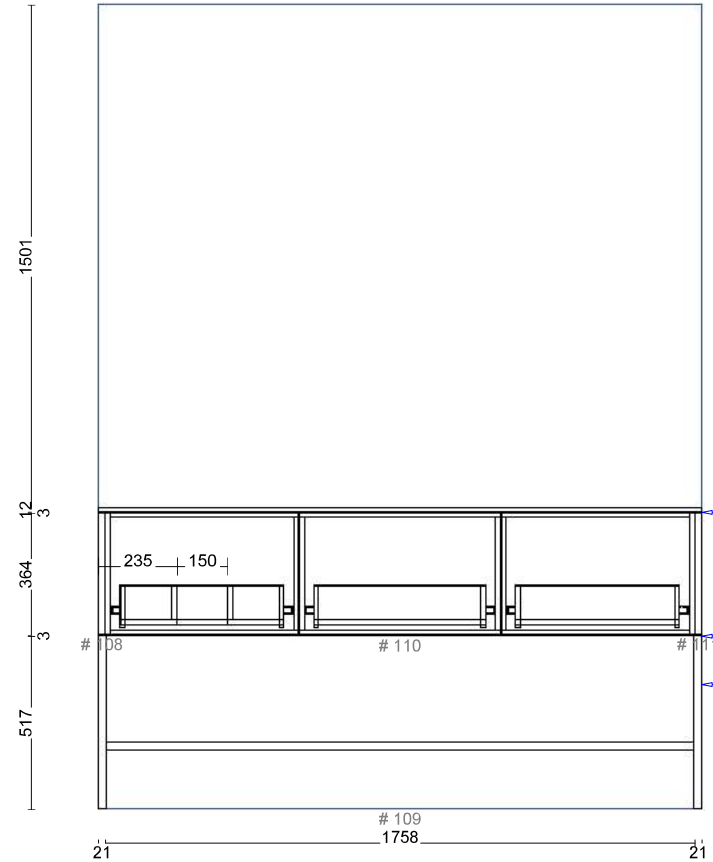

Door miter to end panel. Selected design on door

- Internal Carcass: Selected by client
- Base Cabinet Doors, Panels and Fillers: Selected by client
- Benchtop: Selected by client
- Base Door Handles: Selected by client
- Drawers: Hafele Grass NovaPro Scala (soft close)
- Drawer Colour: Selected by client

2400

3mm Shadowline front and side of vanity

25 X 25 Metal shelf and frame in the selected colour

Range: Trieste 1800mm Single Bowl Left