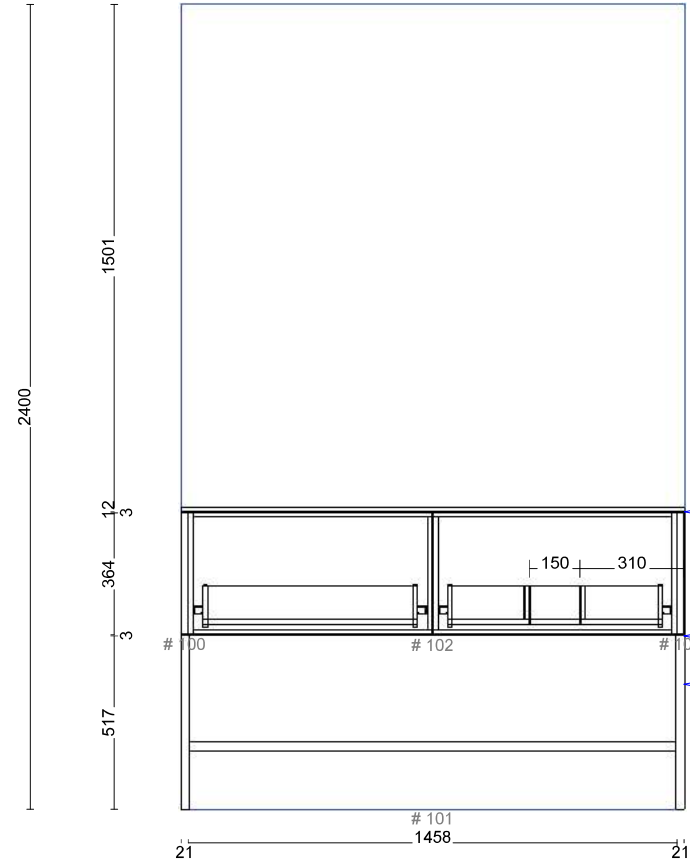

3mm Shadowline front and side of vanity

25 X 25 Metal shelf and frame in the selected colour

Range: Trieste 1500mm Single Bowl Right