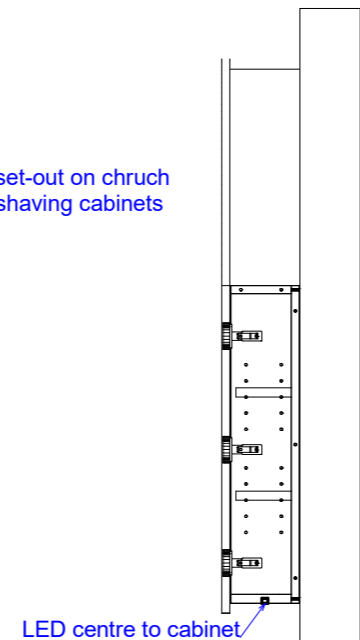

Pill Shape shaving cab
LED. On all sides of cab

Inner draw set-out with
under mount basin

LED set-out on vanity
cabinets

Inner draw set-out with
top mount basin

LED set-out on chrucl
arch shaving cabinets

Range:Accessories

PLACEMENT 600, 700, 900 AND 1200 LINE DRAWINGS

CENTRE ONLY

PLACEMENT 1500 AND 1800 LINE DRAWINGS

CENTRE

LEFT

2 X BASINS

RIGHT

Range:Placemnt Of Basins

TAP HOLE LINE DRAWINGS

NO TAP HOLE

1 TAP HOLE

2 TAP HOLE

3 TAP HOLE

Range: Taphole Positions

Door miter to end panel. Selected design on door