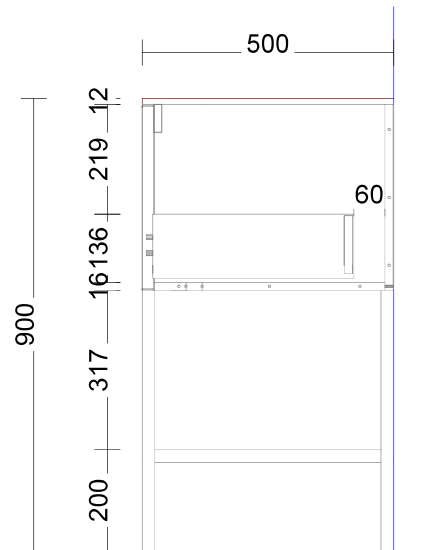

3mm Shadowline front and side of vanity

25 X 25 Metal shelf and frame in the selected colour

Range: Trieste 900mm Single Bowl Centre