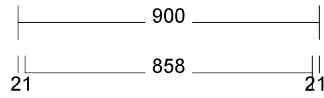

Door miters to end panel. Selected design on door

- Internal Carcass: Selected by client
- Base Cabinet Doors, Panels and Fillers: Selected by client
- Benchtop: Selected by client
- Base Door Handles: Selected by client
- Drawers: Hafele Grass NovaPro Scala (soft close)
- Drawer Colour: Selected by client