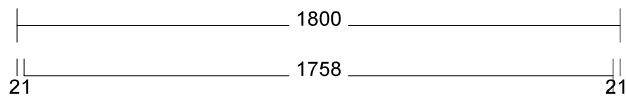

2400

3mm Shadowline front and side of vanity

25 X 25 Metal shelf and frame in the selected colour

Range: Trieste 1800mm Single Bowl Left

Door miter to end panel. Selected design on door

- Internal Carcass: Selected by client
- Base Cabinet Doors, Panels and Fillers: Selected by client
- Benchtop: Selected by client
- Base Door Handles: Selected by client
- Drawers: Hafele Grass NovaPro Scala (soft close)
- Drawer Colour: Selected by client