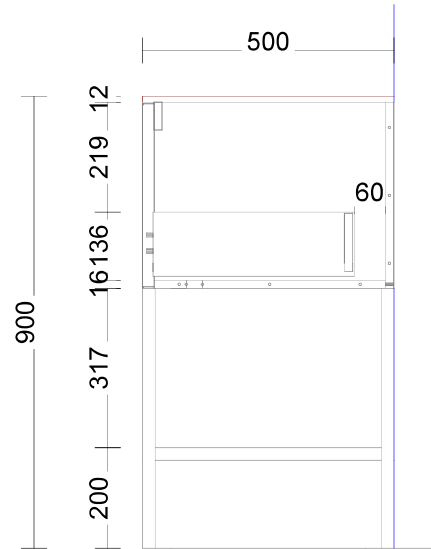

3mm Shadowline front and side of vanity

25 X 25 Metal shelf and frame in the selected colour

Range: Trieste 1500mm Single Bowl Left

Door miters to end panel. Selected design on door

- Internal Carcass: Selected by client
- Base Cabinet Doors, Panels and Fillers: Selected by client
- Benchtop: Selected by client
- Base Door Handles: Selected by client
- Drawers: Hafele Grass NovaPro Scala (soft close)
- Drawer Colour: Selected by client

2400

3mm Shadowline front and side of vanity

25 X 25 Metal shelf and frame in the selected colour

Range: Trieste 1800mm Double Bowl