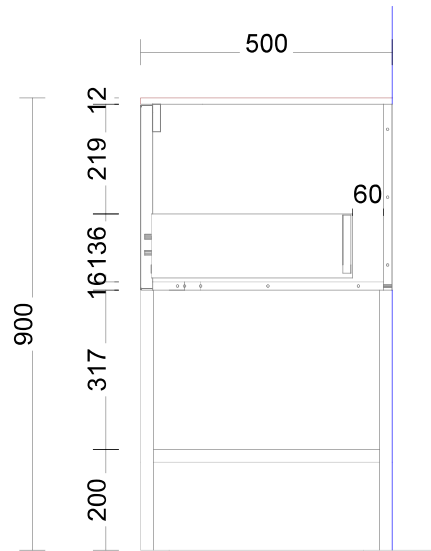

2400

3mm Shadowline front and side of vanity

25 X 25 Metal shelf and frame in the selected colour

Range: Trieste 1800mm Single Bowl Left

Door miter to end panel. Selected design on door

- Internal Carcass: Selected by client
- Base Cabinet Doors, Panels and Fillers: Selected by client
- Benchtop: Selected by client
- Base Door Handles: Selected by client
- Drawers: Hafele Grass NovaPro Scala (soft close)
- Drawer Colour: Selected by client

3mm Shadowline front and side of vanity

25 X 25 Metal shelf and frame in the selected colour

Range: Trieste 1800mm Single Bowl Right

Door miter to end panel. Selected design on door

- Internal Carcass: Selected by client
- Base Cabinet Doors, Panels and Fillers: Selected by client
- Benchtop: Selected by client
- Base Door Handles: Selected by client
- Drawers: Hafele Grass NovaPro Scala (soft close)
- Drawer Colour: Selected by client

2400

3mm Shadowline front and side of vanity

25 X 25 Metal shelf and frame in the selected colour

Range: Trieste 1800mm Double Bowl