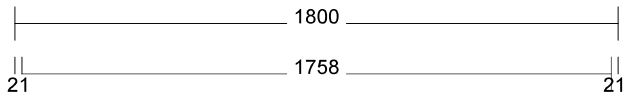

Door miter to end panel. Selected design on door

- Internal Carcass: Selected by client
- Base Cabinet Doors, Panels and Fillers: Selected by client
- Benchtop: Selected by client
- Base Door Handles: Selected by client
- Drawers: Hafele Grass NovaPro Scala (soft close)
- Drawer Colour: Selected by client