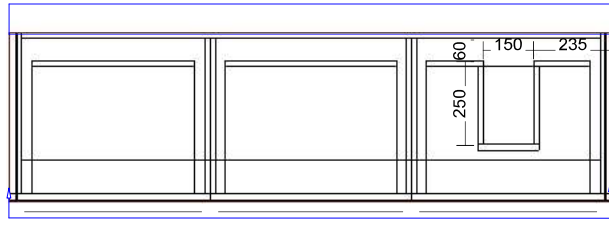

2400

3mm Shadowline front and side of vanity

25 X 25 Metal shelf and frame in the selected colour

Range: Trieste 1800mm Single Bowl Left

Door miter to end panel. Selected design on door

- Internal Carcass: Selected by client
- Base Cabinet Doors, Panels and Fillers: Selected by client
- Benchtop: Selected by client
- Base Door Handles: Selected by client
- Drawers: Hafele Grass NovaPro Scala (soft close)
- Drawer Colour: Selected by client