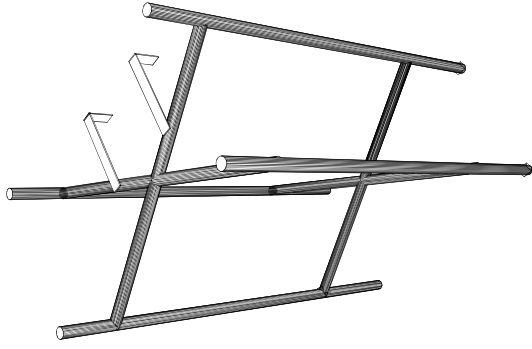

Frame: 20mm round tube to selected finish

Range:Milano

VANITY *ca.*