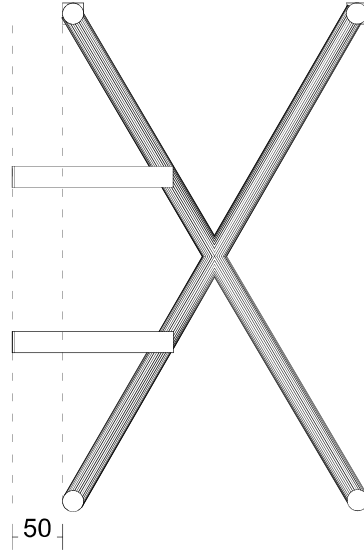

Frame: 20mm round tube to selected finish

Range:Milano

VANITY *ca.*