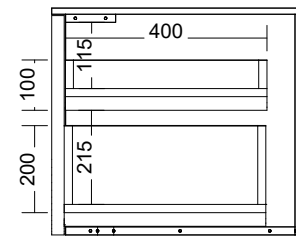

Pill Shape shaving cab  
LED. On all sides of cab

Inner draw set-out with  
under mount basin

LED set-out on vanity  
cabinets

Inner draw set-out with  
top mount basin

LED set-out on chrucl  
arch shaving cabinets

# Range:Short Shaving Cabinet Left Hand Door