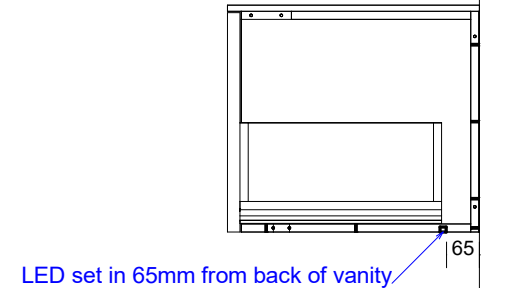

Pill Shape shaving cab  
LED. On all sides of cab

Inner draw set-out with  
under mount basin

LED set-out on vanity  
cabinets

Inner draw set-out with  
top mount basin

LED set-out on chrucl  
arch shaving cabinets