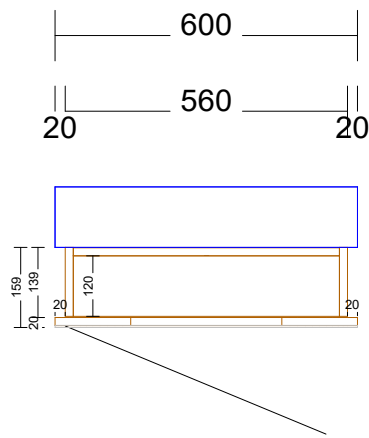

Pill Shape shaving cab  
LED. On all sides of cab

Inner draw set-out with  
under mount basin

LED set-out on vanity  
cabinets

Inner draw set-out with  
top mount basin

LED set-out on chrucl  
arch shaving cabinets

# Range:Short Shaving Cabinet Left Hand Door

# Range:Short Shaving Cabinet Right Hand Door