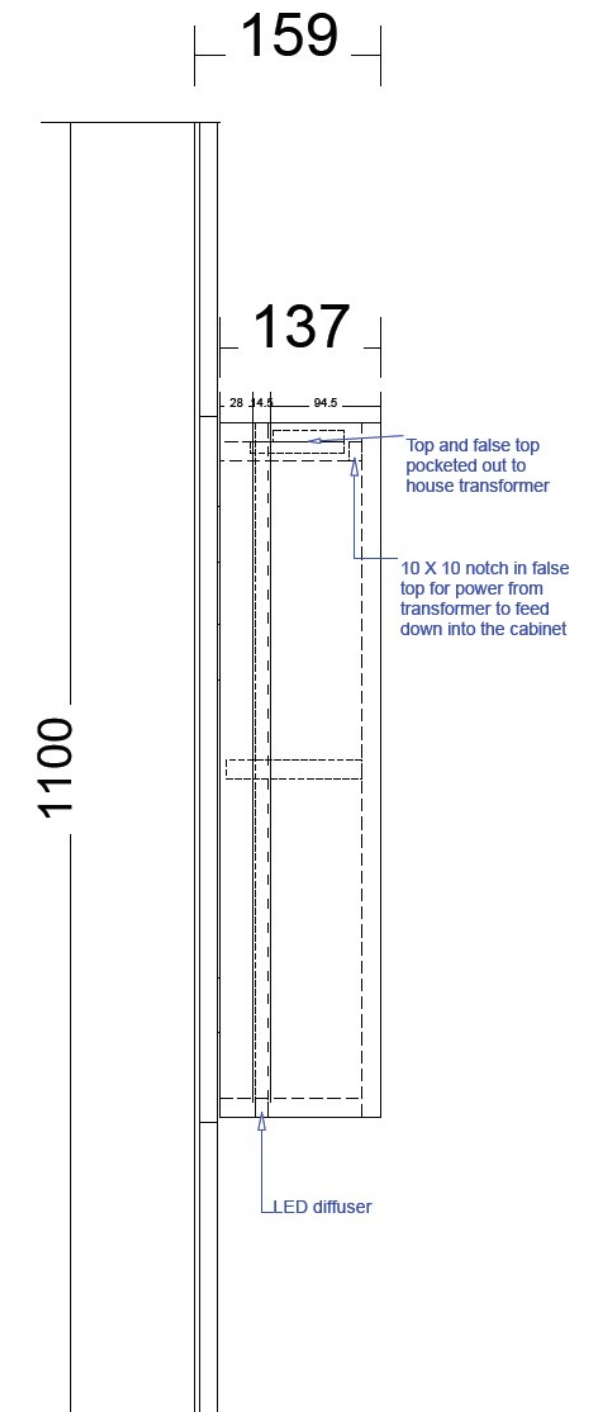

Pill Shape shaving cab  
LED. On all sides of cab

Inner draw set-out with  
under mount basin

LED set-out on vanity  
cabinets

Inner draw set-out with  
top mount basin

LED set-out on chrucl  
arch shaving cabinets

# Range:Short Shaving Cabinet Left Hand Door

# Range:Short Shaving Cabinet Right Hand Door