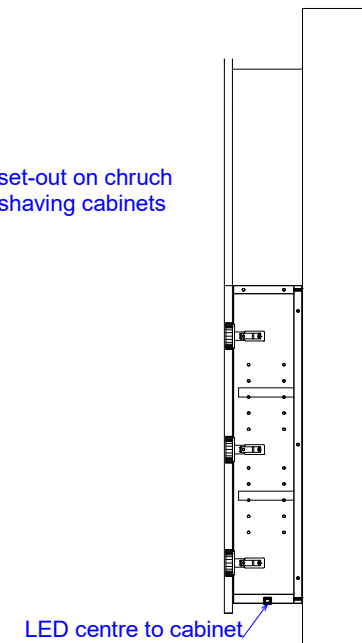

Pill Shape shaving cab  
LED. On all sides of cab

Inner draw set-out with  
under mount basin

LED set-out on vanity  
cabinets

Inner draw set-out with  
top mount basin

LED set-out on chrucl  
arch shaving cabinets

# Range:Short Shaving Cabinet Left Hand Door