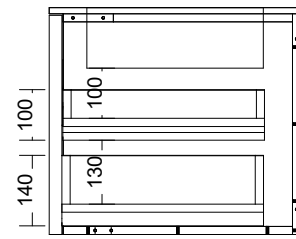

Pill Shape shaving cab  
LED. On all sides of cab

Inner draw set-out with  
under mount basin

LED set-out on vanity  
cabinets

Inner draw set-out with  
top mount basin

LED set-out on chrucl  
arch shaving cabinets

# Range:Short Shaving Cabinet Left Hand Door

# Range:Short Shaving Cabinet Right Hand Door