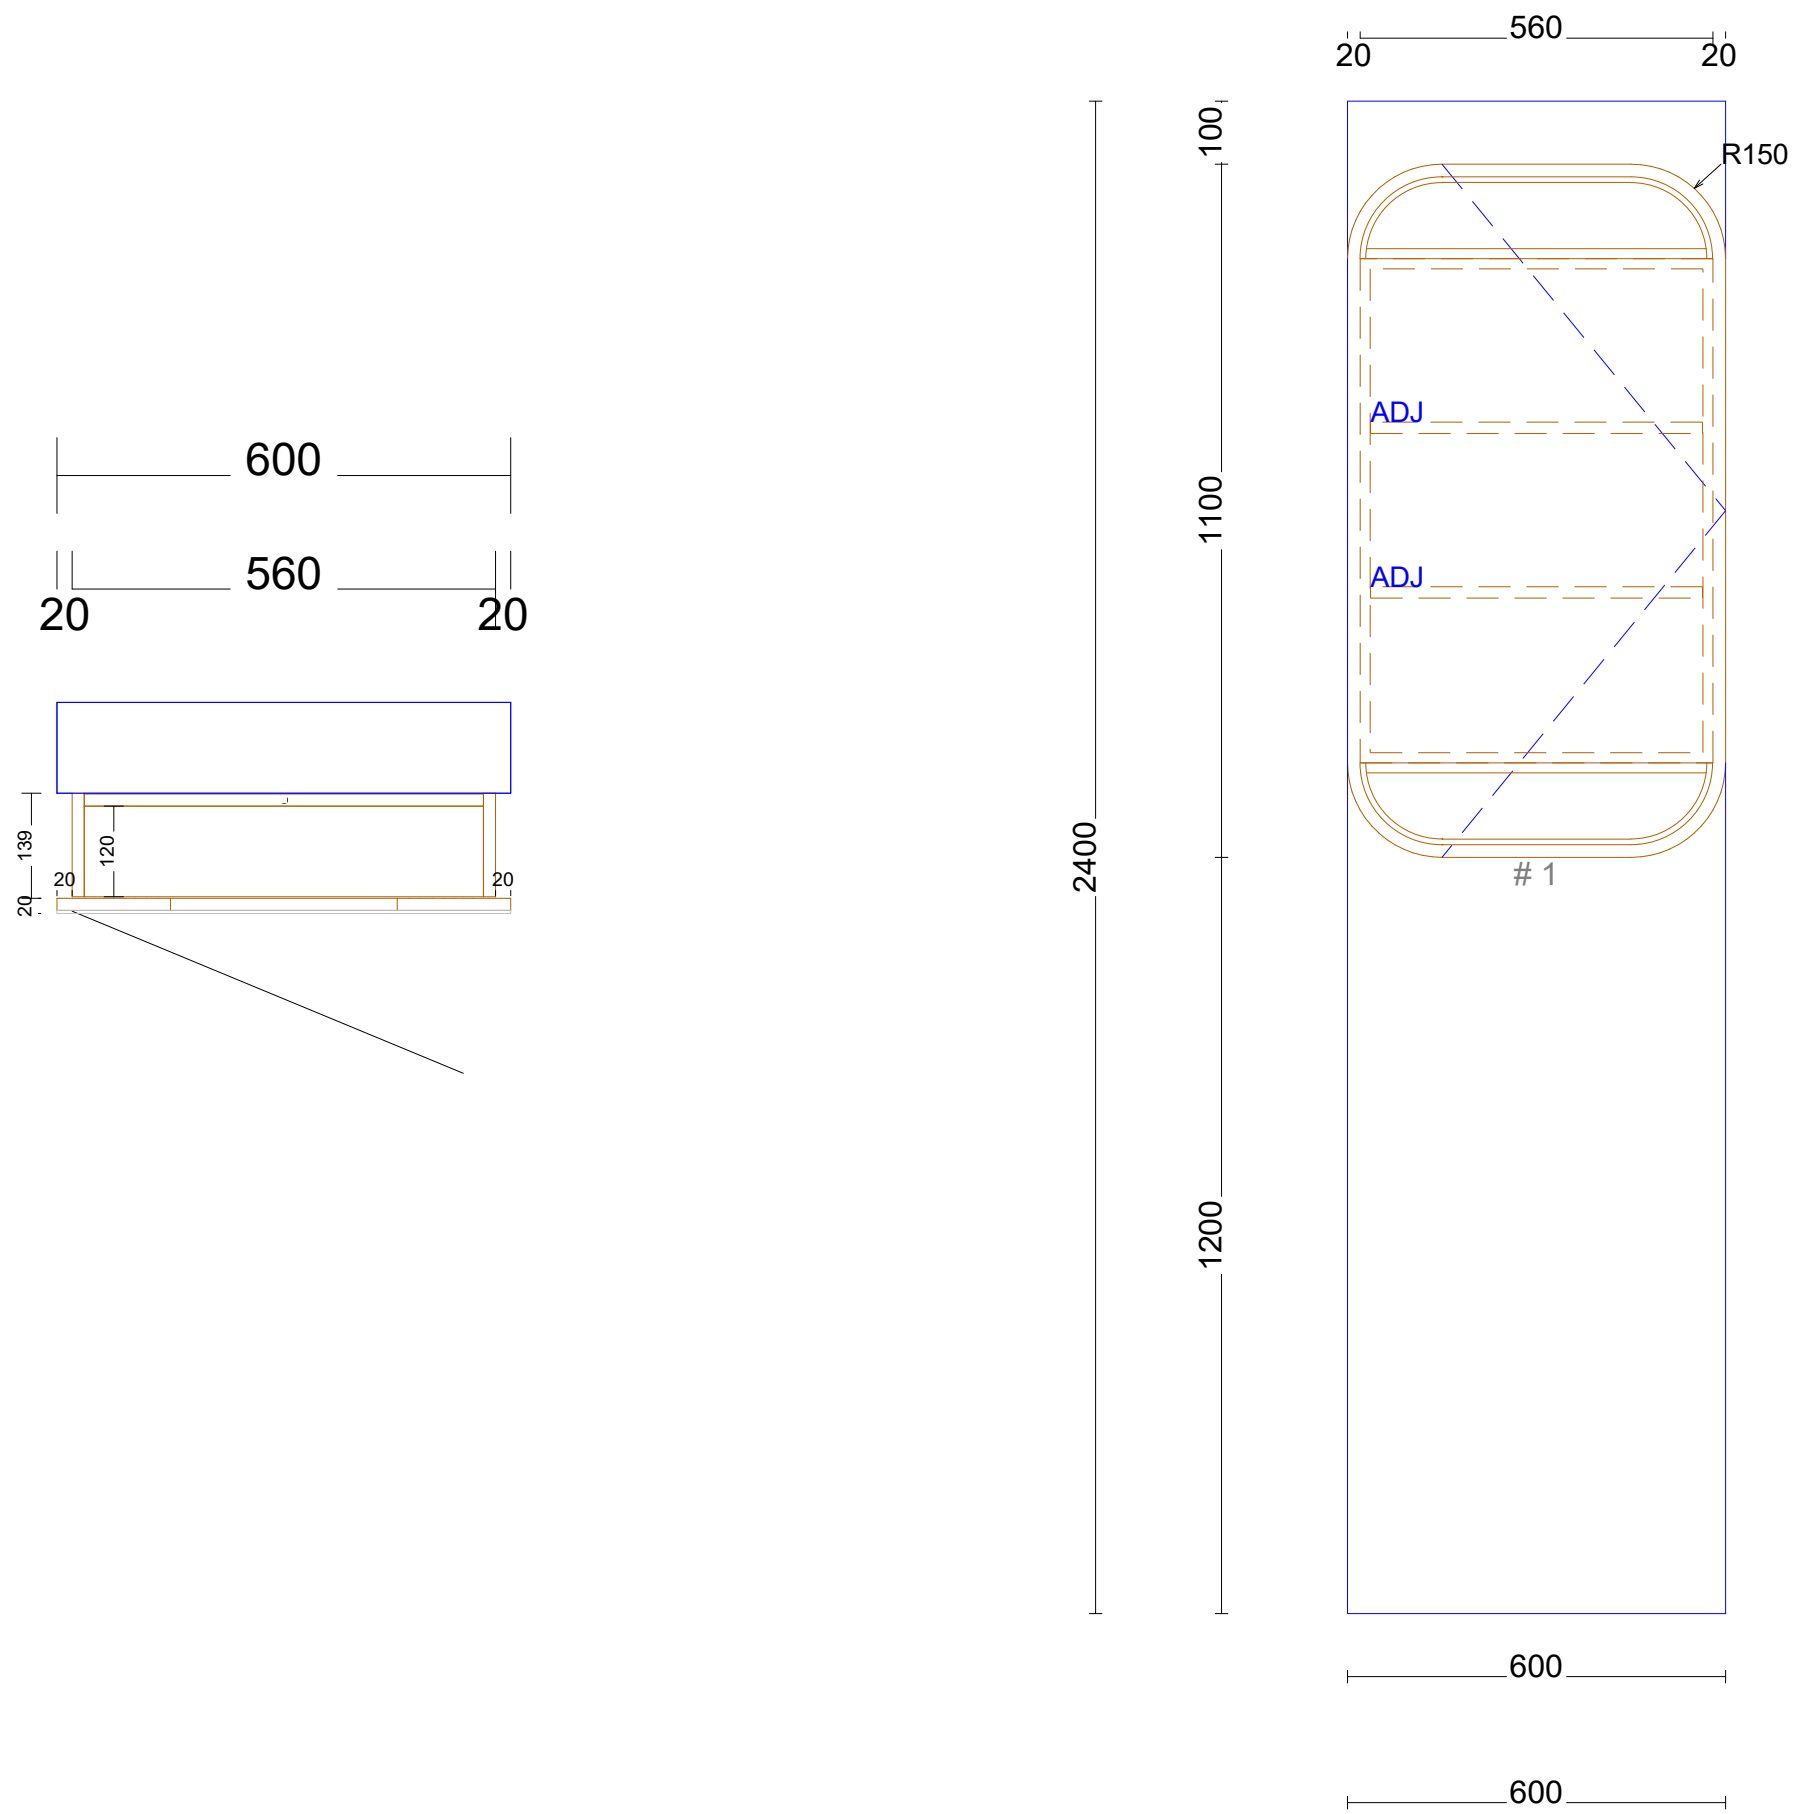

Pill Shape shaving cab  
LED. On all sides of cab

Inner draw set-out with  
under mount basin

LED set-out on vanity  
cabinets

Inner draw set-out with  
top mount basin

LED set-out on chrucl  
arch shaving cabinets

# Range:Short Shaving Cabinet Left Hand Door

# Range:Short Shaving Cabinet Right Hand Door