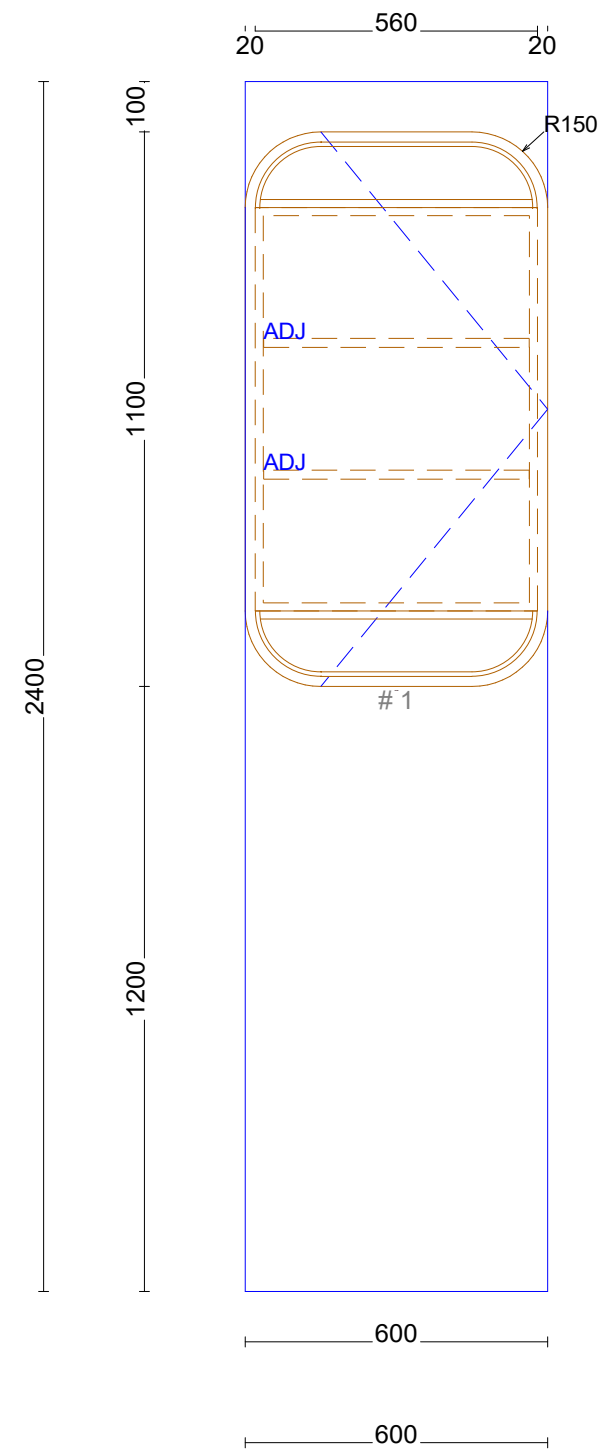

Pill Shape shaving cab  
LED. On all sides of cab

Inner draw set-out with  
under mount basin

LED set-out on vanity  
cabinets

Inner draw set-out with  
top mount basin

LED set-out on chrucl  
arch shaving cabinets

# Range:Short Shaving Cabinet Left Hand Door

# Range:Short Shaving Cabinet Right Hand Door