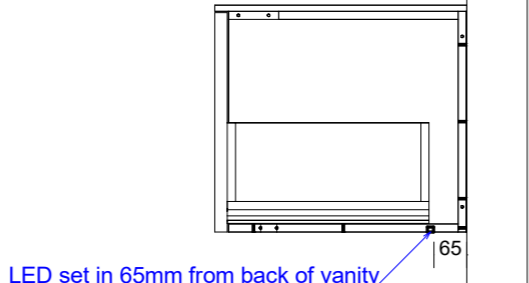

Pill Shape shaving cab  
LED. On all sides of cab

Inner draw set-out with  
under mount basin

LED set-out on vanity  
cabinets

Inner draw set-out with  
top mount basin

LED set-out on chrucl  
arch shaving cabinets

Range:Accessories

Internal Carcass: Selected by client  
 Upper Cabinet Doors, Panels and Fillers: Selected by client  
 Hinges: Grass Tiomos w/ integrated soft close

150MM RADIUS ON ALL 4 CORNERS