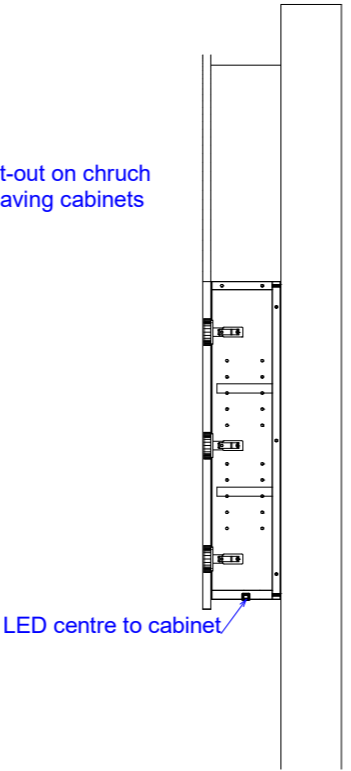

Pill Shape shaving cab  
LED. On all sides of cab

Inner draw set-out with  
under mount basin

LED set-out on vanity  
cabinets

Inner draw set-out with  
top mount basin

LED set-out on chrucl  
arch shaving cabinets

Range:Accessories

Internal Carcass: Selected by client  
 Upper Cabinet Doors, Panels and Fillers: Selected by client  
 Hinges: Grass Tiomos w/ integrated soft close

150MM RADIUS ON ALL 4 CORNERS