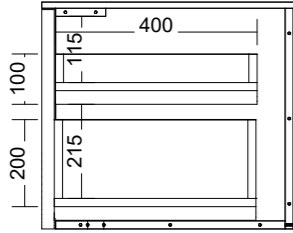

Pill Shape shaving cab  
LED. On all sides of cab

Inner draw set-out with  
under mount basin

LED set-out on vanity  
cabinets

Inner draw set-out with  
top mount basin

LED set-out on chrucl  
arch shaving cabinets