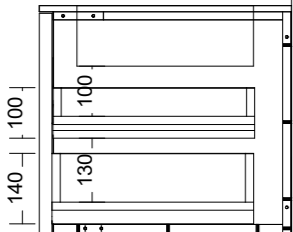

Pill Shape shaving cab  
LED. On all sides of cab

Inner draw set-out with  
under mount basin

LED set-out on vanity  
cabinets

Inner draw set-out with  
top mount basin

LED set-out on chrucl  
arch shaving cabinets