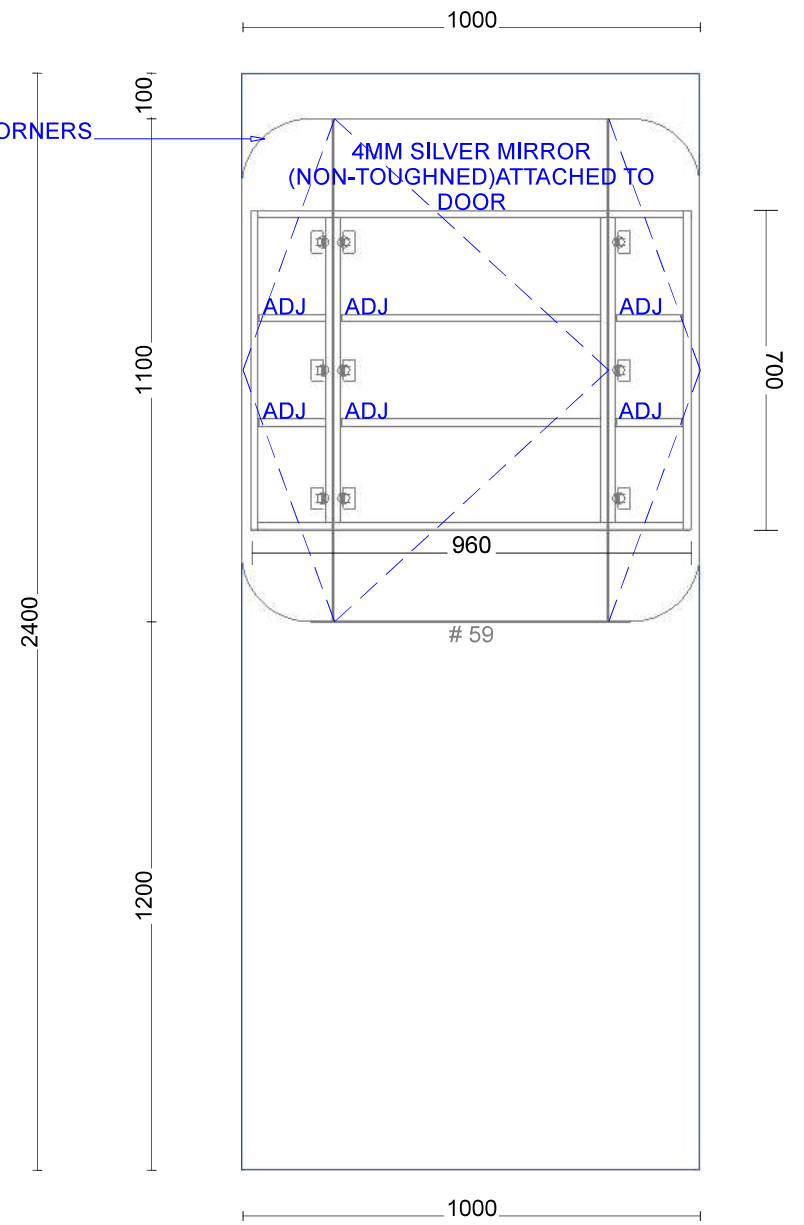

Pill Shape shaving cab  
LED. On all sides of cab

Inner draw set-out with  
under mount basin

LED set-out on vanity  
cabinets

Inner draw set-out with  
top mount basin

LED set-out on chrucl  
arch shaving cabinets

Range:Accessories

Internal Carcass: Selected by client  
 Upper Cabinet Doors, Panels and Fillers: Selected by client  
 Hinges: Grass Tiomos w/ integrated soft close

150MM RADIUS ON ALL 4 CORNERS

# Range: Long Shaving Cabinet