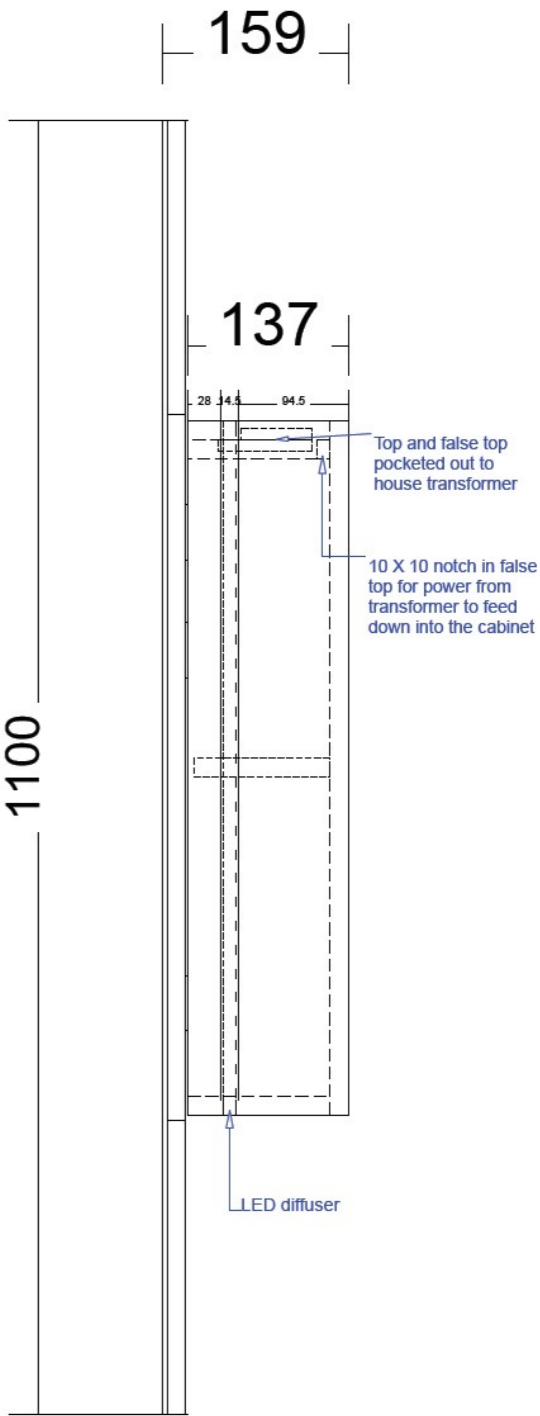

Pill Shape shaving cab  
LED. On all sides of cab

Inner draw set-out with  
under mount basin

LED set-out on vanity  
cabinets

Inner draw set-out with  
top mount basin

LED set-out on chrucl  
arch shaving cabinets

Range:Accessories

Internal Carcass: Selected by client  
 Upper Cabinet Doors, Panels and Fillers: Selected by client  
 Hinges: Grass Tiomos w/ integrated soft close

150MM RADIUS ON ALL 4 CORNERS

# Range: Long Shaving Cabinet