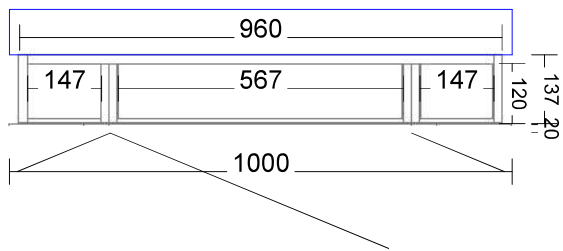

Pill Shape shaving cab  
LED. On all sides of cab

Inner draw set-out with  
under mount basin

LED set-out on vanity  
cabinets

Inner draw set-out with  
top mount basin

LED set-out on chrucl  
arch shaving cabinets

Range:Accessories

Internal Carcass: Selected by client  
 Upper Cabinet Doors, Panels and Fillers: Selected by client  
 Hinges: Grass Tiomos w/ integrated soft close

150MM RADIUS ON ALL 4 CORNERS