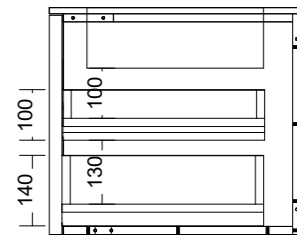

Pill Shape shaving cab
LED. On all sides of cab

Inner draw set-out with
under mount basin

LED set-out on vanity
cabinets

Inner draw set-out with
top mount basin

LED set-out on chrucl
arch shaving cabinets

Range:Accessories

Range:Church Arch Shaving Cabinet