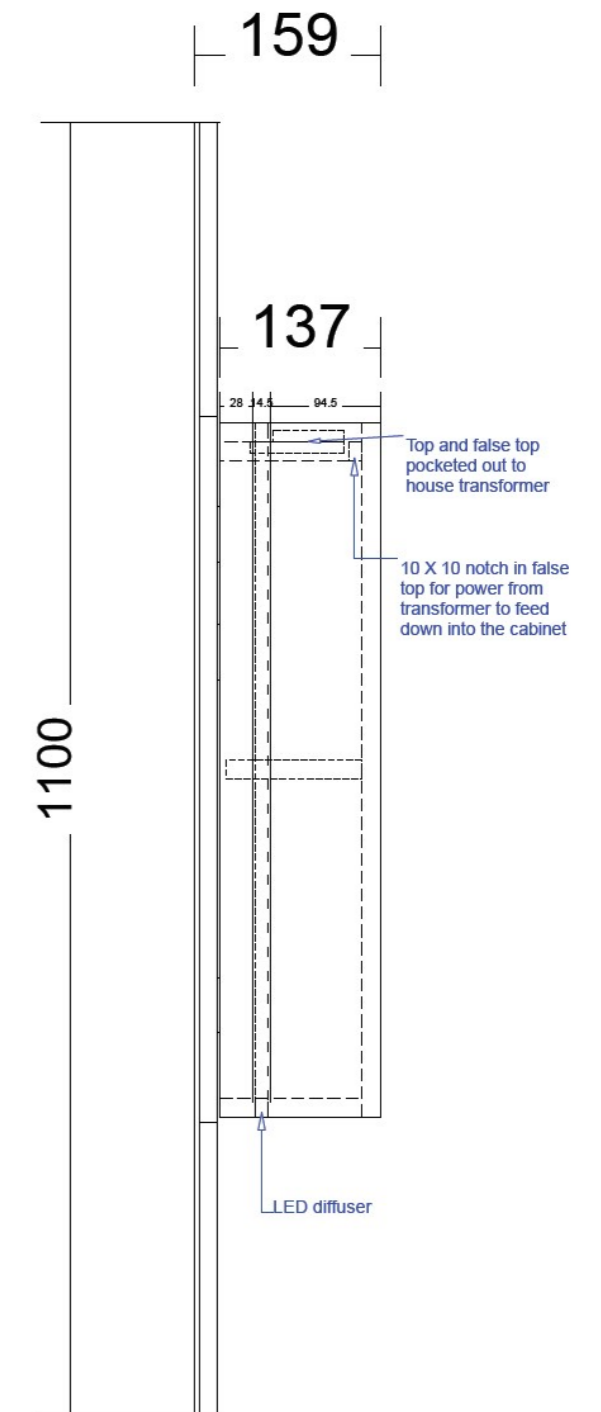

Pill Shape shaving cab
LED. On all sides of cab

Inner draw set-out with
under mount basin

LED set-out on vanity
cabinets

Inner draw set-out with
top mount basin

LED set-out on chrucl
arch shaving cabinets

Range:Accessories

Range:Church Arch Shaving Cabinet