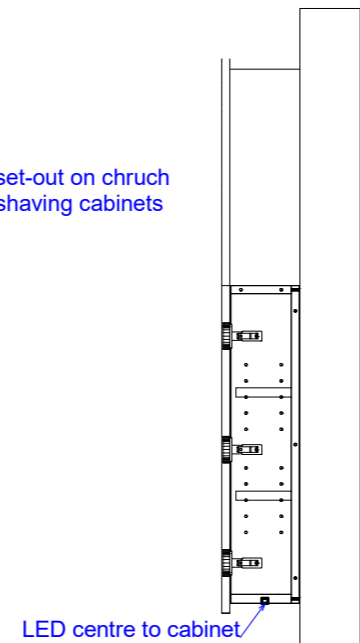

Pill Shape shaving cab
LED. On all sides of cab

Inner draw set-out with
under mount basin

LED set-out on vanity
cabinets

Inner draw set-out with
top mount basin

LED set-out on chrucl
arch shaving cabinets

Range:Accessories

Range:Church Arch Shaving Cabinet