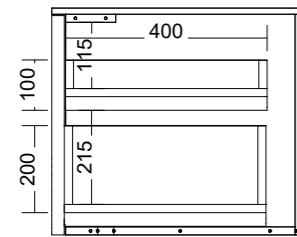

Pill Shape shaving cab
LED. On all sides of cab

Inner draw set-out with
under mount basin

LED set-out on vanity
cabinets

Inner draw set-out with
top mount basin

LED set-out on chrucl
arch shaving cabinets