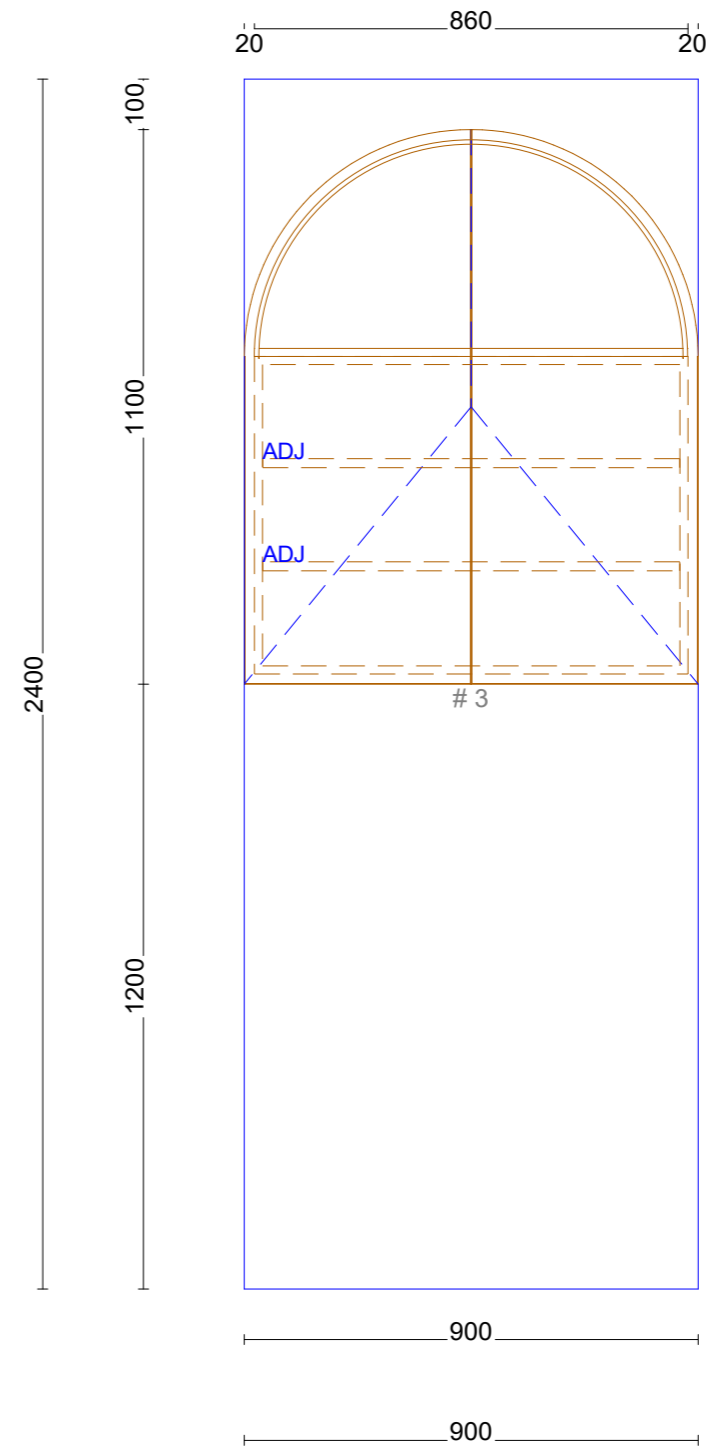

Range:Church Arch Shaving Cabinet