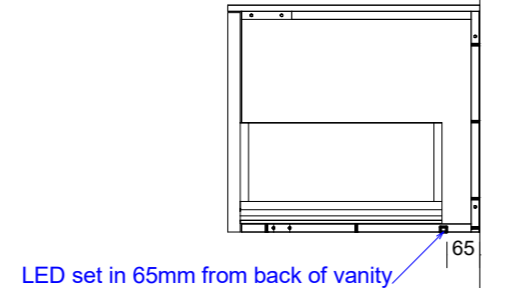

Pill Shape shaving cab
LED. On all sides of cab

Inner draw set-out with
under mount basin

LED set-out on vanity
cabinets

Inner draw set-out with
top mount basin

LED set-out on chrucl
arch shaving cabinets