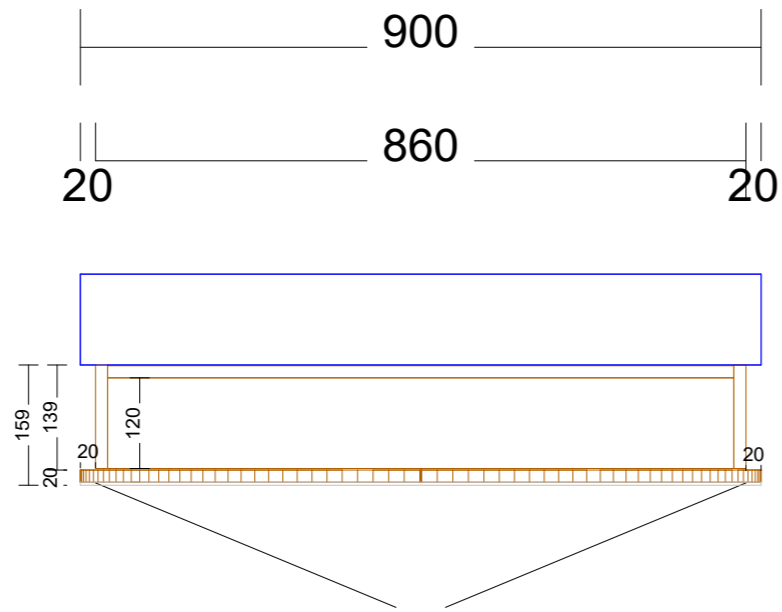

Range:Church Arch Shaving Cabinet