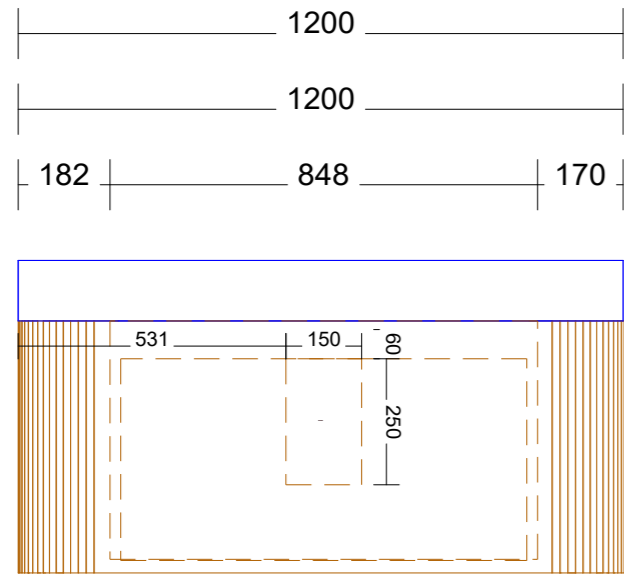

Pill Shape shaving cab
LED. On all sides of cab

Inner draw set-out with
under mount basin

LED set-out on vanity
cabinets

Inner draw set-out with
top mount basin

LED set-out on chrucl
arch shaving cabinets

Range:Accessories

Range:Hvar 700mm Single Bowl Centre

Range:Hvar 900mm Single Bowl Centre

Range:Hvar 1200mm Single Bowl Centre

Range:Hvar 1500mm Double Bowl

Range:Hvar 1500mm Single Bowl Centre

Range:Hvar 1500mm Single Bowl Left

Range:Hvar 1500mm Single Bowl Right

Range:Hvar 1800mm Double Bowl

Range:Hvar 1800mm Single Bowl Centre

Range:Hvar 1800mm Single Bowl Left

PLACEMENT 600, 700, 900 AND 1200 LINE DRAWINGS

CENTRE ONLY

PLACEMENT 1500 AND 1800 LINE DRAWINGS

CENTRE

LEFT

2 X BASINS

RIGHT

Range:Placemnt Of Basins

TAP HOLE LINE DRAWINGS

NO TAP HOLE

1 TAP HOLE