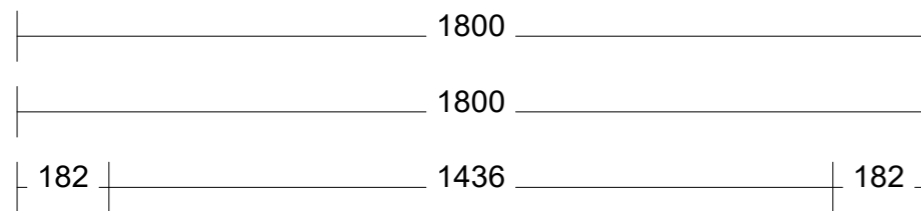

Pill Shape shaving cab
LED. On all sides of cab

Inner draw set-out with
under mount basin

LED set-out on vanity
cabinets

Inner draw set-out with
top mount basin

LED set-out on chrucl
arch shaving cabinets

Range:Accessories

Range:Hvar 700mm Single Bowl Centre

Range:Hvar 900mm Single Bowl Centre

Range:Hvar 1200mm Single Bowl Centre

Range:Hvar 1500mm Double Bowl

Range:Hvar 1500mm Single Bowl Centre

Range:Hvar 1500mm Single Bowl Left

Range:Hvar 1500mm Single Bowl Right

Range:Hvar 1800mm Double Bowl

Range:Hvar 1800mm Single Bowl Centre

Range:Hvar 1800mm Single Bowl Left

PLACEMENT 600, 700, 900 AND 1200 LINE DRAWINGS

CENTRE ONLY

PLACEMENT 1500 AND 1800 LINE DRAWINGS

CENTRE

LEFT

2 X BASINS

RIGHT

Range:Placemnt Of Basins

TAP HOLE LINE DRAWINGS

NO TAP HOLE

1 TAP HOLE