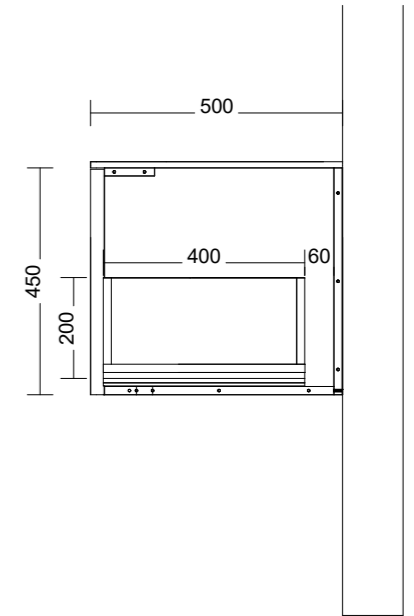

Pill Shape shaving cab
LED. On all sides of cab

Inner draw set-out with
under mount basin

LED set-out on vanity
cabinets

Inner draw set-out with
top mount basin

LED set-out on chrucl
arch shaving cabinets

Range:Accessories

Range:Hvar 700mm Single Bowl Centre

Range:Hvar 900mm Single Bowl Centre

Range:Hvar 1200mm Single Bowl Centre

Range:Hvar 1500mm Double Bowl

Range:Hvar 1500mm Single Bowl Centre

Range:Hvar 1500mm Single Bowl Left

Range:Hvar 1500mm Single Bowl Right

Range:Hvar 1800mm Double Bowl

Range:Hvar 1800mm Single Bowl Centre

Range:Hvar 1800mm Single Bowl Left

PLACEMENT 600, 700, 900 AND 1200 LINE DRAWINGS

CENTRE ONLY

PLACEMENT 1500 AND 1800 LINE DRAWINGS

CENTRE

LEFT

2 X BASINS

RIGHT

Range:Placemnt Of Basins

TAP HOLE LINE DRAWINGS

NO TAP HOLE

1 TAP HOLE