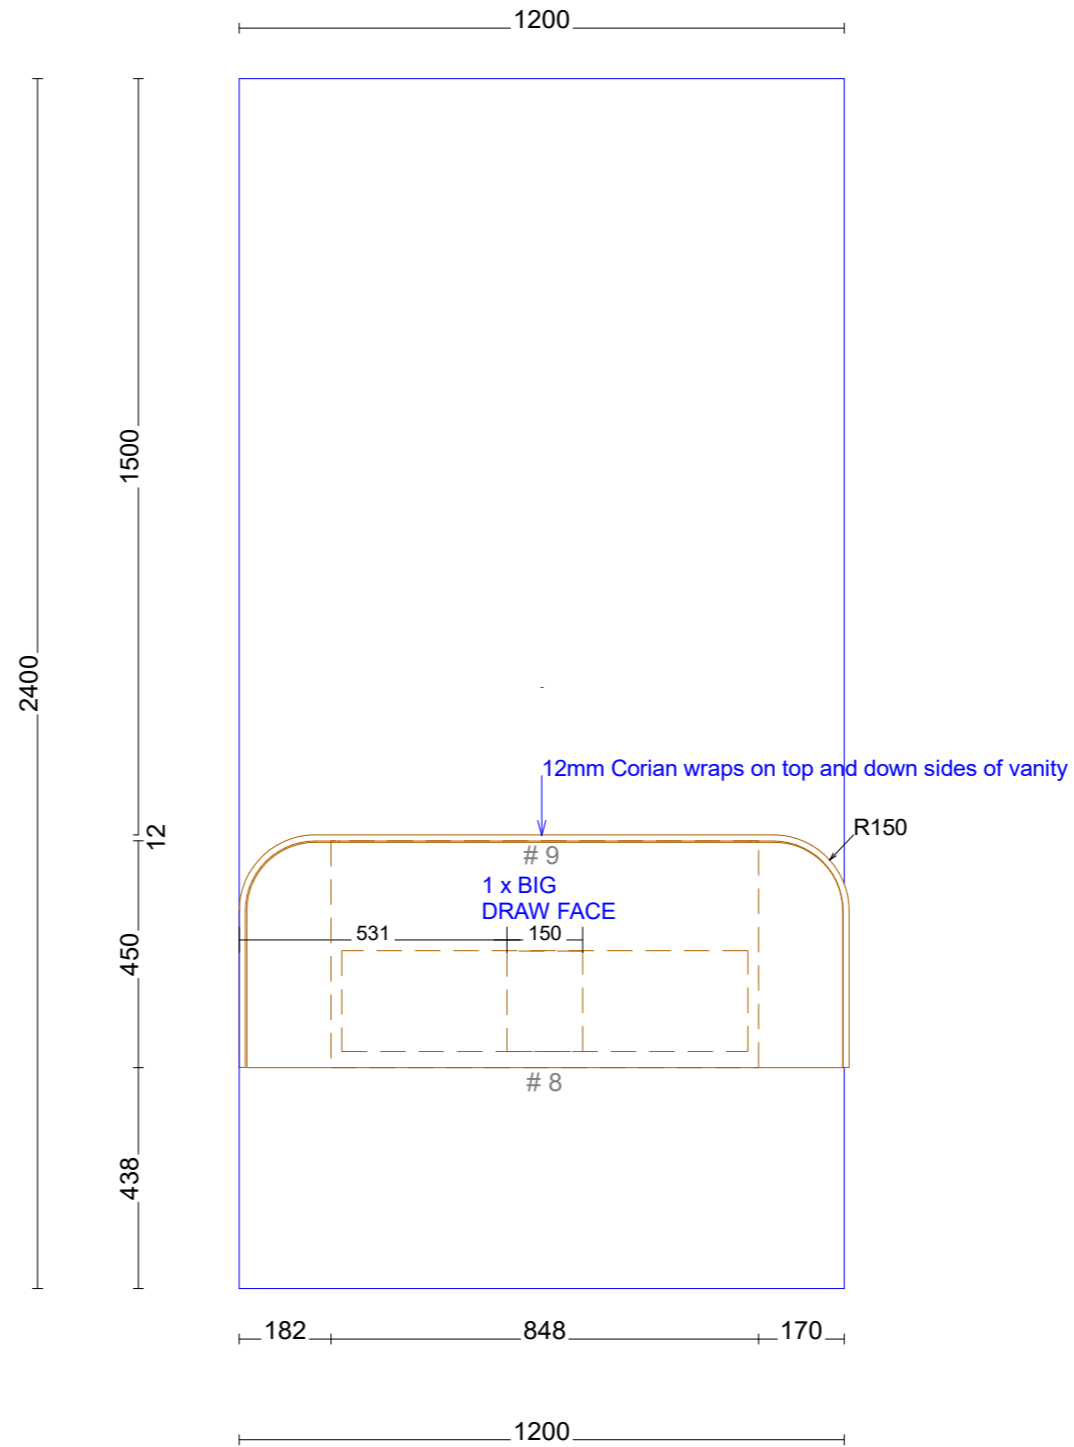

Pill Shape shaving cab
LED. On all sides of cab

Inner draw set-out with
under mount basin

LED set-out on vanity
cabinets

Inner draw set-out with
top mount basin

LED set-out on chrucl
arch shaving cabinets

Range:Accessories

Range:Hvar 700mm Single Bowl Centre

Range:Hvar 900mm Single Bowl Centre

Range:Hvar 1200mm Single Bowl Centre

Range:Hvar 1500mm Double Bowl

Range:Hvar 1500mm Single Bowl Centre

Range:Hvar 1500mm Single Bowl Left

Range:Hvar 1500mm Single Bowl Right

Range:Hvar 1800mm Double Bowl

Range:Hvar 1800mm Single Bowl Centre

Range:Hvar 1800mm Single Bowl Left

PLACEMENT 600, 700, 900 AND 1200 LINE DRAWINGS

CENTRE ONLY

PLACEMENT 1500 AND 1800 LINE DRAWINGS

CENTRE

LEFT

2 X BASINS

RIGHT

Range:Placemnt Of Basins

TAP HOLE LINE DRAWINGS

NO TAP HOLE

1 TAP HOLE