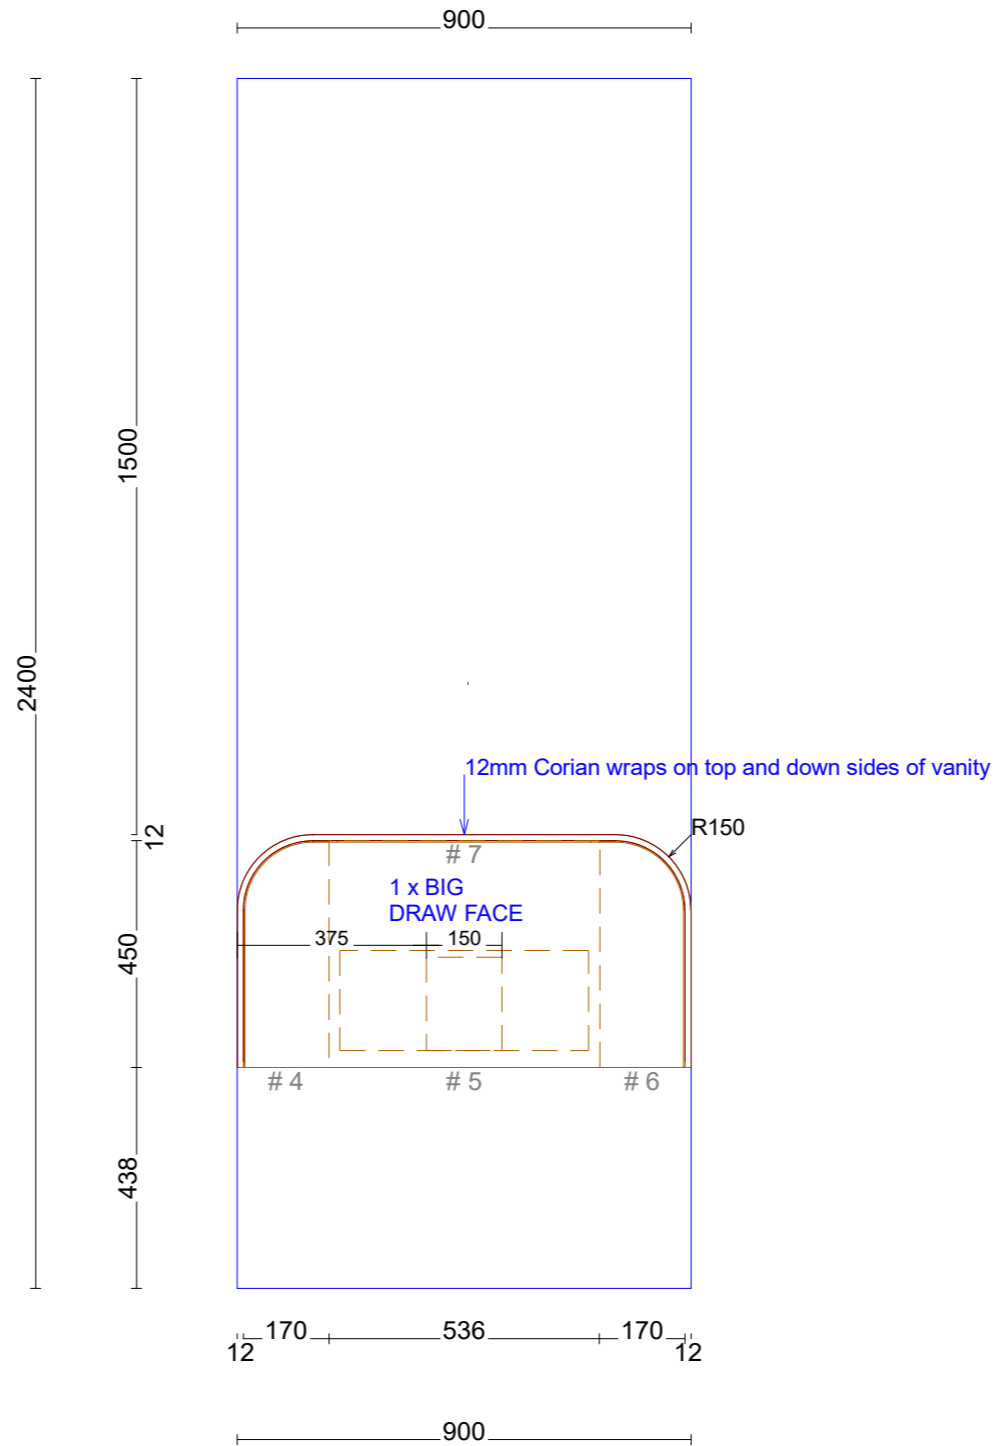

Pill Shape shaving cab
LED. On all sides of cab

Inner draw set-out with
under mount basin

LED set-out on vanity
cabinets

Inner draw set-out with
top mount basin

LED set-out on chrucl
arch shaving cabinets

Range:Accessories

Range:Hvar 700mm Single Bowl Centre

Range:Hvar 900mm Single Bowl Centre

Range:Hvar 1200mm Single Bowl Centre

Range:Hvar 1500mm Double Bowl

Range:Hvar 1500mm Single Bowl Centre

Range:Hvar 1500mm Single Bowl Left

Range:Hvar 1500mm Single Bowl Right

Range:Hvar 1800mm Double Bowl

Range:Hvar 1800mm Single Bowl Centre

Range:Hvar 1800mm Single Bowl Left

PLACEMENT 600, 700, 900 AND 1200 LINE DRAWINGS

CENTRE ONLY

PLACEMENT 1500 AND 1800 LINE DRAWINGS

CENTRE

LEFT

2 X BASINS

RIGHT

Range:Placemnt Of Basins

TAP HOLE LINE DRAWINGS

NO TAP HOLE

1 TAP HOLE