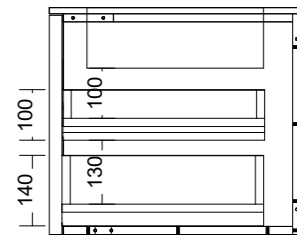

Pill Shape shaving cab
LED. On all sides of cab

Inner draw set-out with
under mount basin

LED set-out on vanity
cabinets

Inner draw set-out with
top mount basin

LED set-out on chrucl
arch shaving cabinets

Range:Accessories

Range:Hvar 700mm Single Bowl Centre

Range:Hvar 900mm Single Bowl Centre

Range:Hvar 1200mm Single Bowl Centre

Range:Hvar 1500mm Double Bowl

Range:Hvar 1500mm Single Bowl Centre

Range:Hvar 1500mm Single Bowl Left

Range:Hvar 1500mm Single Bowl Right

Range:Hvar 1800mm Double Bowl

Range:Hvar 1800mm Single Bowl Centre

Range:Hvar 1800mm Single Bowl Left

PLACEMENT 600, 700, 900 AND 1200 LINE DRAWINGS

CENTRE ONLY

PLACEMENT 1500 AND 1800 LINE DRAWINGS

CENTRE

LEFT

2 X BASINS

RIGHT

Range:Placemnt Of Basins

TAP HOLE LINE DRAWINGS

NO TAP HOLE

1 TAP HOLE