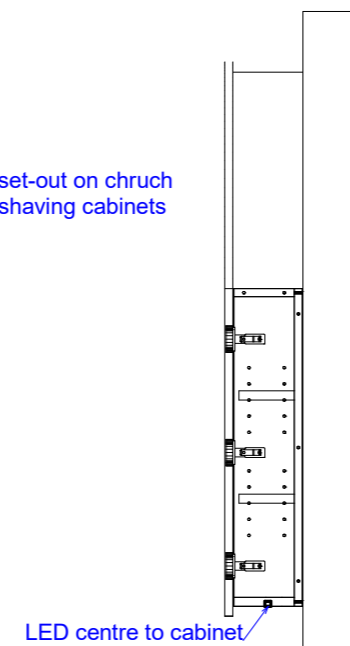

Pill Shape shaving cab
LED. On all sides of cab

Inner draw set-out with
under mount basin

LED set-out on vanity
cabinets

Inner draw set-out with
top mount basin

LED set-out on chrucl
arch shaving cabinets

Range:Accessories

Range:Hvar 700mm Single Bowl Centre

Range:Hvar 900mm Single Bowl Centre

Range:Hvar 1200mm Single Bowl Centre

Range:Hvar 1500mm Double Bowl

Range:Hvar 1500mm Single Bowl Centre

Range:Hvar 1500mm Single Bowl Left

Range:Hvar 1500mm Single Bowl Right

Range:Hvar 1800mm Double Bowl

Range:Hvar 1800mm Single Bowl Centre

Range:Hvar 1800mm Single Bowl Left

PLACEMENT 600, 700, 900 AND 1200 LINE DRAWINGS

CENTRE ONLY

PLACEMENT 1500 AND 1800 LINE DRAWINGS

CENTRE

LEFT

2 X BASINS

RIGHT

Range:Placemnt Of Basins

TAP HOLE LINE DRAWINGS

NO TAP HOLE

1 TAP HOLE