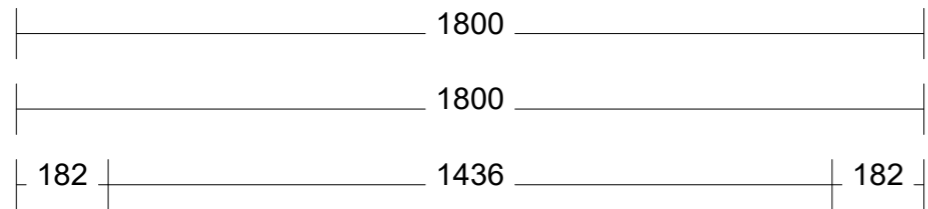

Pill Shape shaving cab
LED. On all sides of cab

Inner draw set-out with
under mount basin

LED set-out on vanity
cabinets

Inner draw set-out with
top mount basin

LED set-out on chrucl
arch shaving cabinets

Range:Accessories

Range:Hvar 700mm Single Bowl Centre

Range:Hvar 900mm Single Bowl Centre

Range:Hvar 1200mm Single Bowl Centre

Range:Hvar 1500mm Double Bowl

Range:Hvar 1500mm Single Bowl Centre

Range:Hvar 1500mm Single Bowl Left

Range:Hvar 1500mm Single Bowl Right

Range:Hvar 1800mm Double Bowl

Range:Hvar 1800mm Single Bowl Centre

Range:Hvar 1800mm Single Bowl Left

PLACEMENT 600, 700, 900 AND 1200 LINE DRAWINGS

CENTRE ONLY

PLACEMENT 1500 AND 1800 LINE DRAWINGS

CENTRE

LEFT

2 X BASINS

RIGHT

Range:Placemnt Of Basins

TAP HOLE LINE DRAWINGS

NO TAP HOLE

1 TAP HOLE