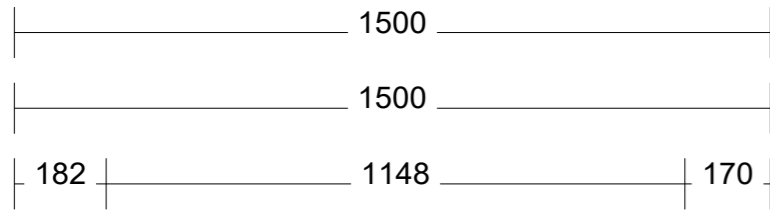

Pill Shape shaving cab
LED. On all sides of cab

Inner draw set-out with
under mount basin

LED set-out on vanity
cabinets

Inner draw set-out with
top mount basin

LED set-out on chrucl
arch shaving cabinets

Range:Accessories

Range:Hvar 700mm Single Bowl Centre

Range:Hvar 900mm Single Bowl Centre

Range:Hvar 1200mm Single Bowl Centre

Range:Hvar 1500mm Double Bowl

Range:Hvar 1500mm Single Bowl Centre

Range:Hvar 1500mm Single Bowl Left

Range:Hvar 1500mm Single Bowl Right

Range:Hvar 1800mm Double Bowl

Range:Hvar 1800mm Single Bowl Centre

Range:Hvar 1800mm Single Bowl Left

PLACEMENT 600, 700, 900 AND 1200 LINE DRAWINGS

CENTRE ONLY

PLACEMENT 1500 AND 1800 LINE DRAWINGS

CENTRE

LEFT

2 X BASINS

RIGHT

Range:Placemnt Of Basins

TAP HOLE LINE DRAWINGS

NO TAP HOLE

1 TAP HOLE