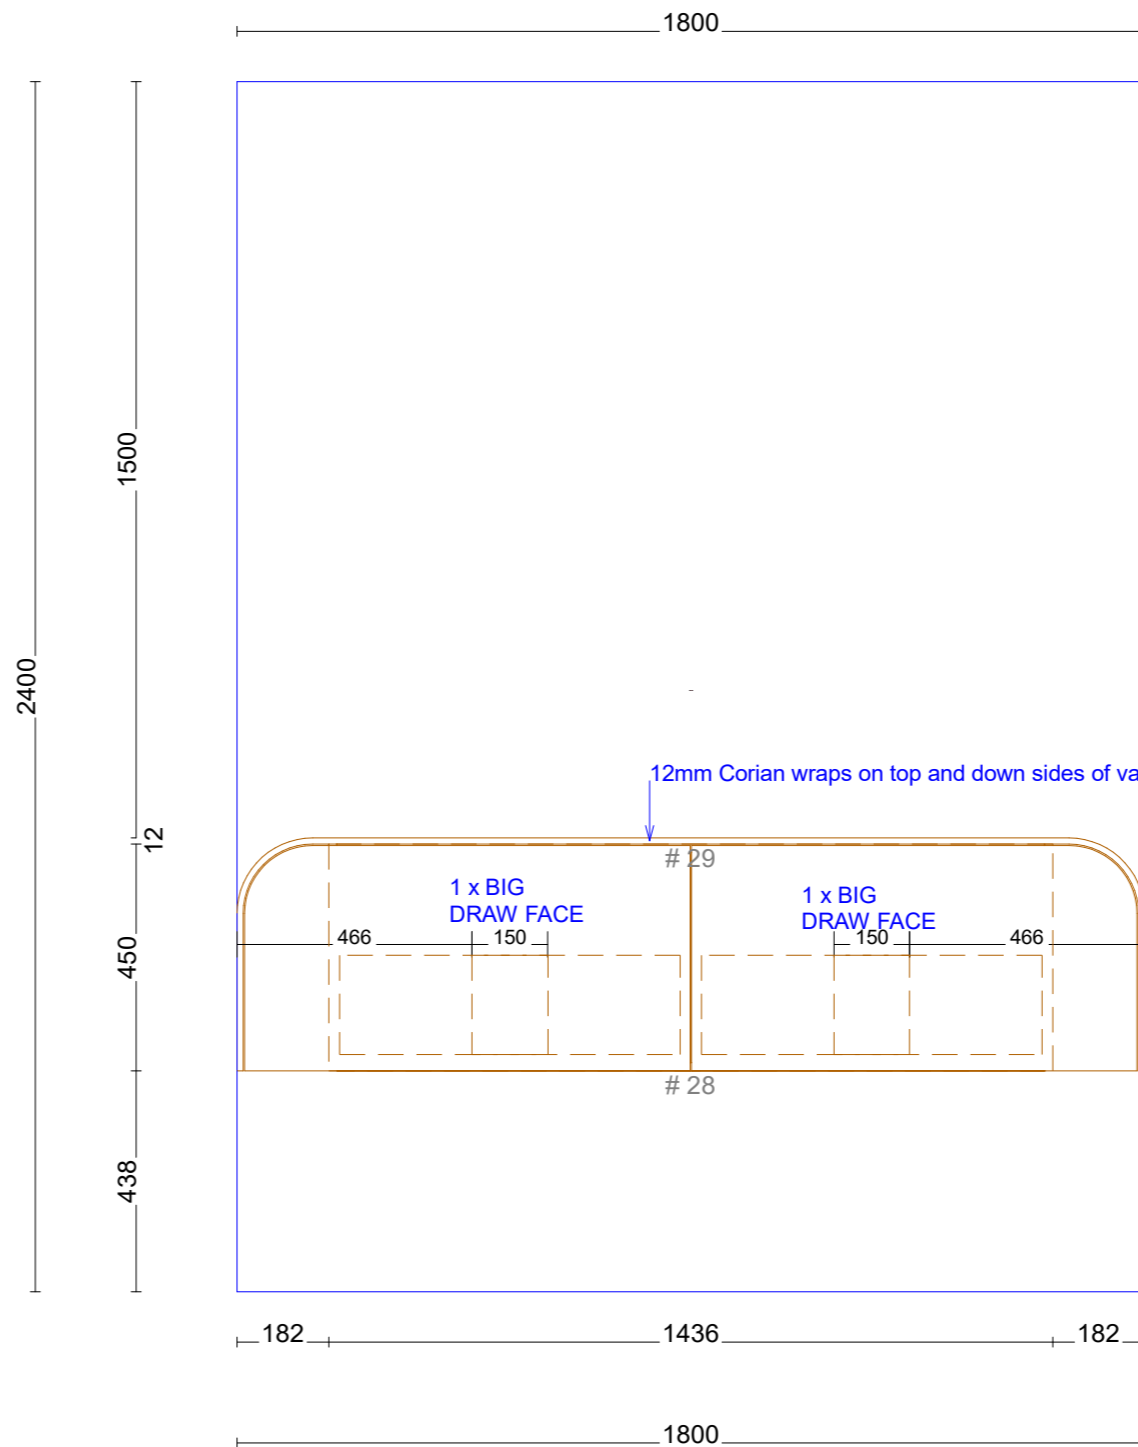

Range:Accessories

Range:Hvar 700mm Single Bowl Centre

Range:Hvar 900mm Single Bowl Centre

Range:Hvar 1200mm Single Bowl Centre

Range:Hvar 1500mm Double Bowl

Range:Hvar 1500mm Single Bowl Centre

Range:Hvar 1500mm Single Bowl Left

Range:Hvar 1500mm Single Bowl Right

Range:Hvar 1800mm Double Bowl

Range:Hvar 1800mm Single Bowl Centre

Range:Hvar 1800mm Single Bowl Left

PLACEMENT 600, 700, 900 AND 1200 LINE DRAWINGS

CENTRE ONLY

PLACEMENT 1500 AND 1800 LINE DRAWINGS

CENTRE

LEFT

2 X BASINS

RIGHT

Range:Placemnt Of Basins

TAP HOLE LINE DRAWINGS

NO TAP HOLE

1 TAP HOLE

2 TAP HOLE

3 TAP HOLE

Range: Taphole Positions