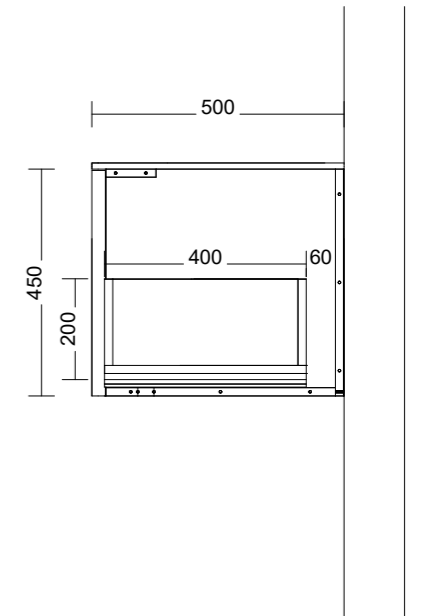

Pill Shape shaving cab
LED. On all sides of cab

Inner draw set-out with
under mount basin

LED set-out on vanity
cabinets

Inner draw set-out with
top mount basin

LED set-out on chrucl
arch shaving cabinets

Range:Accessories

Range:Hvar 700mm Single Bowl Centre

Range:Hvar 900mm Single Bowl Centre

Range:Hvar 1200mm Single Bowl Centre

Range:Hvar 1500mm Double Bowl

Range:Hvar 1500mm Single Bowl Centre

Range:Hvar 1500mm Single Bowl Left

Range:Hvar 1500mm Single Bowl Right

Range:Hvar 1800mm Double Bowl

Range:Hvar 1800mm Single Bowl Centre

Range:Hvar 1800mm Single Bowl Left

PLACEMENT 600, 700, 900 AND 1200 LINE DRAWINGS

CENTRE ONLY

PLACEMENT 1500 AND 1800 LINE DRAWINGS

CENTRE

LEFT

2 X BASINS

RIGHT

Range:Placemnt Of Basins

TAP HOLE LINE DRAWINGS

NO TAP HOLE

1 TAP HOLE