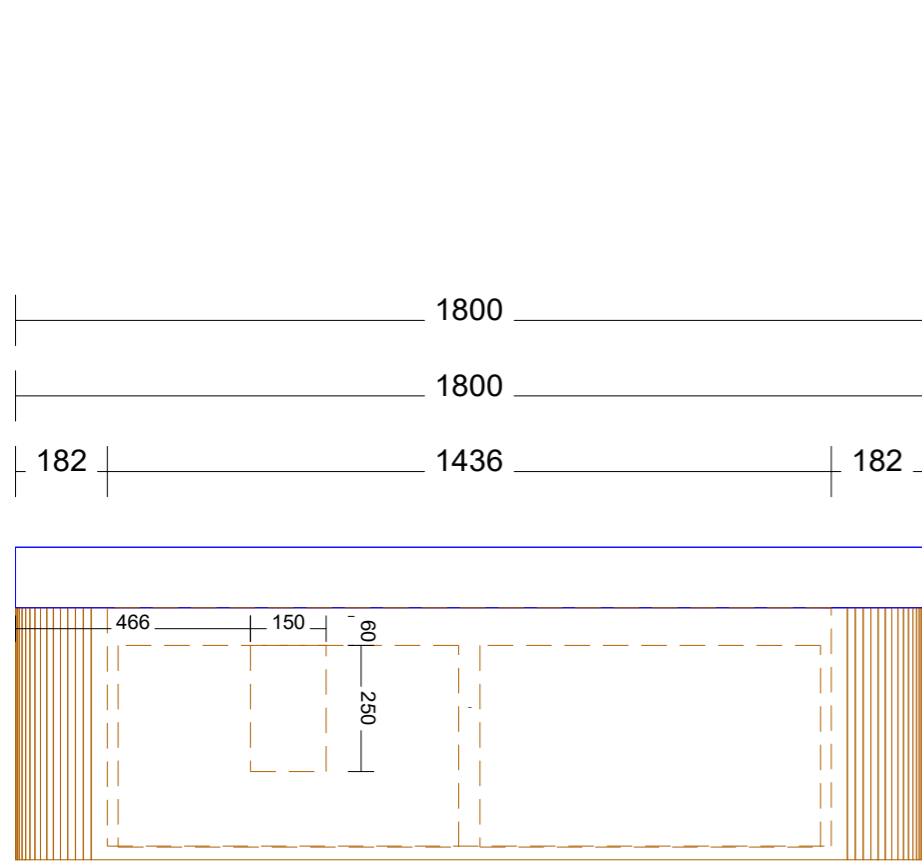

Range:Accessories

Range:Hvar 700mm Single Bowl Centre

Range:Hvar 900mm Single Bowl Centre

Range:Hvar 1200mm Single Bowl Centre

Range:Hvar 1500mm Double Bowl

Range:Hvar 1500mm Single Bowl Centre

Range:Hvar 1500mm Single Bowl Left

Range:Hvar 1500mm Single Bowl Right

Range:Hvar 1800mm Double Bowl

Range:Hvar 1800mm Single Bowl Centre

Range:Hvar 1800mm Single Bowl Left

PLACEMENT 600, 700, 900 AND 1200 LINE DRAWINGS

CENTRE ONLY

PLACEMENT 1500 AND 1800 LINE DRAWINGS

CENTRE

LEFT

2 X BASINS

RIGHT

Range:Placemnt Of Basins

TAP HOLE LINE DRAWINGS

NO TAP HOLE

1 TAP HOLE

2 TAP HOLE

3 TAP HOLE

Range: Taphole Positions