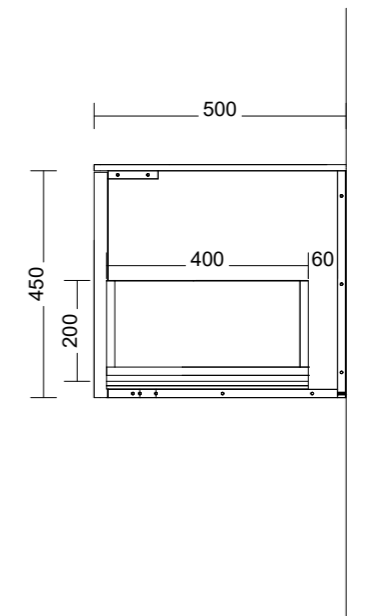

Pill Shape shaving cab
LED. On all sides of cab

Inner draw set-out with
under mount basin

LED set-out on vanity
cabinets

Inner draw set-out with
top mount basin

LED set-out on chrucl
arch shaving cabinets

Range:Accessories

Range:Hvar 700mm Single Bowl Centre

Range:Hvar 900mm Single Bowl Centre

Range:Hvar 1200mm Single Bowl Centre

Range:Hvar 1500mm Double Bowl

Range:Hvar 1500mm Single Bowl Centre

Range:Hvar 1500mm Single Bowl Left

Range:Hvar 1500mm Single Bowl Right

Range:Hvar 1800mm Double Bowl

Range:Hvar 1800mm Single Bowl Centre

Range:Hvar 1800mm Single Bowl Left

PLACEMENT 600, 700, 900 AND 1200 LINE DRAWINGS

CENTRE ONLY

PLACEMENT 1500 AND 1800 LINE DRAWINGS

CENTRE

LEFT

2 X BASINS

RIGHT

Range:Placemnt Of Basins

TAP HOLE LINE DRAWINGS

NO TAP HOLE

1 TAP HOLE