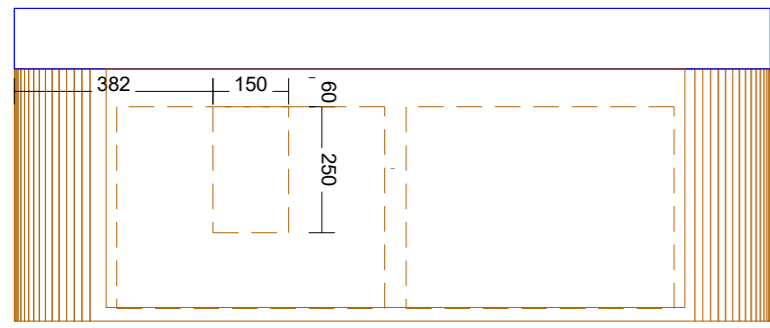

Pill Shape shaving cab
LED. On all sides of cab

Inner draw set-out with
under mount basin

LED set-out on vanity
cabinets

Inner draw set-out with
top mount basin

LED set-out on chrucl
arch shaving cabinets

Range:Accessories

Range:Hvar 700mm Single Bowl Centre

Range:Hvar 900mm Single Bowl Centre

Range:Hvar 1200mm Single Bowl Centre

Range:Hvar 1500mm Double Bowl

Range:Hvar 1500mm Single Bowl Centre

Range:Hvar 1500mm Single Bowl Left

Range:Hvar 1500mm Single Bowl Right

Range:Hvar 1800mm Double Bowl

Range:Hvar 1800mm Single Bowl Centre

Range:Hvar 1800mm Single Bowl Left

PLACEMENT 600, 700, 900 AND 1200 LINE DRAWINGS

CENTRE ONLY

PLACEMENT 1500 AND 1800 LINE DRAWINGS

CENTRE

LEFT

2 X BASINS

RIGHT

Range:Placemnt Of Basins

TAP HOLE LINE DRAWINGS

NO TAP HOLE

1 TAP HOLE