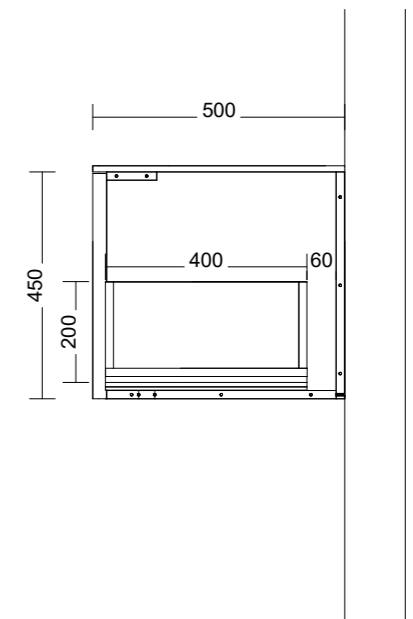

Pill Shape shaving cab
LED. On all sides of cab

Inner draw set-out with
under mount basin

LED set-out on vanity
cabinets

Inner draw set-out with
top mount basin

LED set-out on chrucl
arch shaving cabinets

Range:Accessories

Range:Hvar 700mm Single Bowl Centre

Range:Hvar 900mm Single Bowl Centre

Range:Hvar 1200mm Single Bowl Centre

Range:Hvar 1500mm Double Bowl

Range:Hvar 1500mm Single Bowl Centre

Range:Hvar 1500mm Single Bowl Left

Range:Hvar 1500mm Single Bowl Right

Range:Hvar 1800mm Double Bowl

Range:Hvar 1800mm Single Bowl Centre

Range:Hvar 1800mm Single Bowl Left

PLACEMENT 600, 700, 900 AND 1200 LINE DRAWINGS

CENTRE ONLY

PLACEMENT 1500 AND 1800 LINE DRAWINGS

CENTRE

LEFT

2 X BASINS

RIGHT

Range:Placemnt Of Basins

TAP HOLE LINE DRAWINGS

NO TAP HOLE

1 TAP HOLE