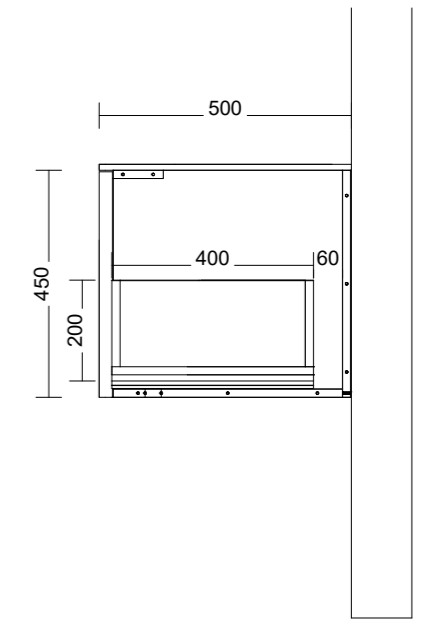

Pill Shape shaving cab
LED. On all sides of cab

Inner draw set-out with
under mount basin

LED set-out on vanity
cabinets

Inner draw set-out with
top mount basin

LED set-out on chrucl
arch shaving cabinets

Range:Accessories

Range:Hvar 700mm Single Bowl Centre

Range:Hvar 900mm Single Bowl Centre

Range:Hvar 1200mm Single Bowl Centre

Range:Hvar 1500mm Double Bowl

Range:Hvar 1500mm Single Bowl Centre

Range:Hvar 1500mm Single Bowl Left

Range:Hvar 1500mm Single Bowl Right

Range:Hvar 1800mm Double Bowl

Range:Hvar 1800mm Single Bowl Centre

Range:Hvar 1800mm Single Bowl Left

PLACEMENT 600, 700, 900 AND 1200 LINE DRAWINGS

CENTRE ONLY

PLACEMENT 1500 AND 1800 LINE DRAWINGS

CENTRE

LEFT

2 X BASINS

RIGHT

Range:Placemnt Of Basins

TAP HOLE LINE DRAWINGS

NO TAP HOLE

1 TAP HOLE