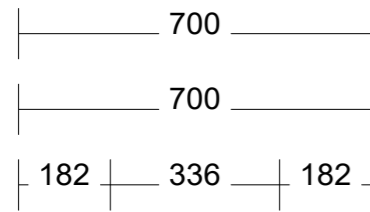

Pill Shape shaving cab
LED. On all sides of cab

Inner draw set-out with
under mount basin

LED set-out on vanity
cabinets

Inner draw set-out with
top mount basin

LED set-out on chrucl
arch shaving cabinets

Range:Accessories

Range:Hvar 700mm Single Bowl Centre

Range:Hvar 900mm Single Bowl Centre

Range:Hvar 1200mm Single Bowl Centre

Range:Hvar 1500mm Double Bowl

Range:Hvar 1500mm Single Bowl Centre

Range:Hvar 1500mm Single Bowl Left

Range:Hvar 1500mm Single Bowl Right

Range:Hvar 1800mm Double Bowl

Range:Hvar 1800mm Single Bowl Centre

Range:Hvar 1800mm Single Bowl Left

PLACEMENT 600, 700, 900 AND 1200 LINE DRAWINGS

CENTRE ONLY

PLACEMENT 1500 AND 1800 LINE DRAWINGS

CENTRE

LEFT

2 X BASINS

RIGHT

Range:Placemnt Of Basins

TAP HOLE LINE DRAWINGS

NO TAP HOLE

1 TAP HOLE