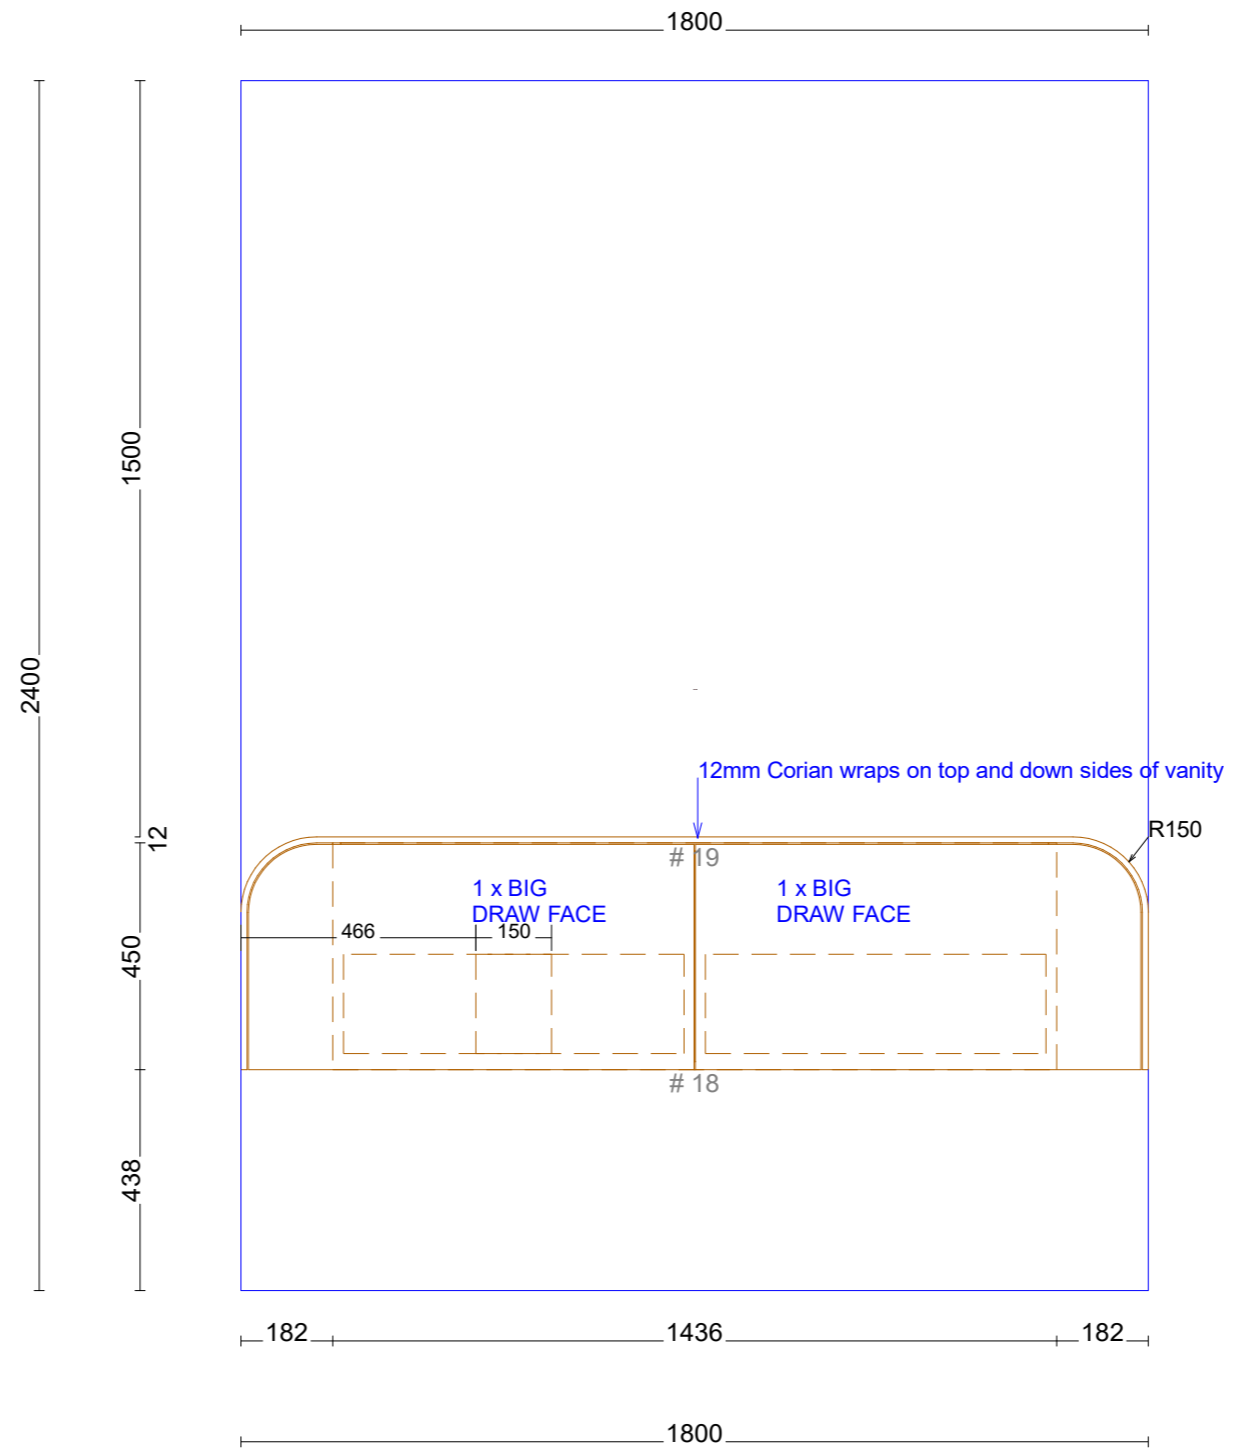

Range:Accessories

Range:Hvar 700mm Single Bowl Centre

Range:Hvar 900mm Single Bowl Centre

Range:Hvar 1200mm Single Bowl Centre

Range:Hvar 1500mm Double Bowl

Range:Hvar 1500mm Single Bowl Centre

Range:Hvar 1500mm Single Bowl Left

Range:Hvar 1500mm Single Bowl Right

Range:Hvar 1800mm Double Bowl

Range:Hvar 1800mm Single Bowl Centre

Range:Hvar 1800mm Single Bowl Left

PLACEMENT 600, 700, 900 AND 1200 LINE DRAWINGS

CENTRE ONLY

PLACEMENT 1500 AND 1800 LINE DRAWINGS

CENTRE

LEFT

2 X BASINS

RIGHT

Range:Placemnt Of Basins

TAP HOLE LINE DRAWINGS

NO TAP HOLE

1 TAP HOLE

2 TAP HOLE

3 TAP HOLE

Range: Taphole Positions