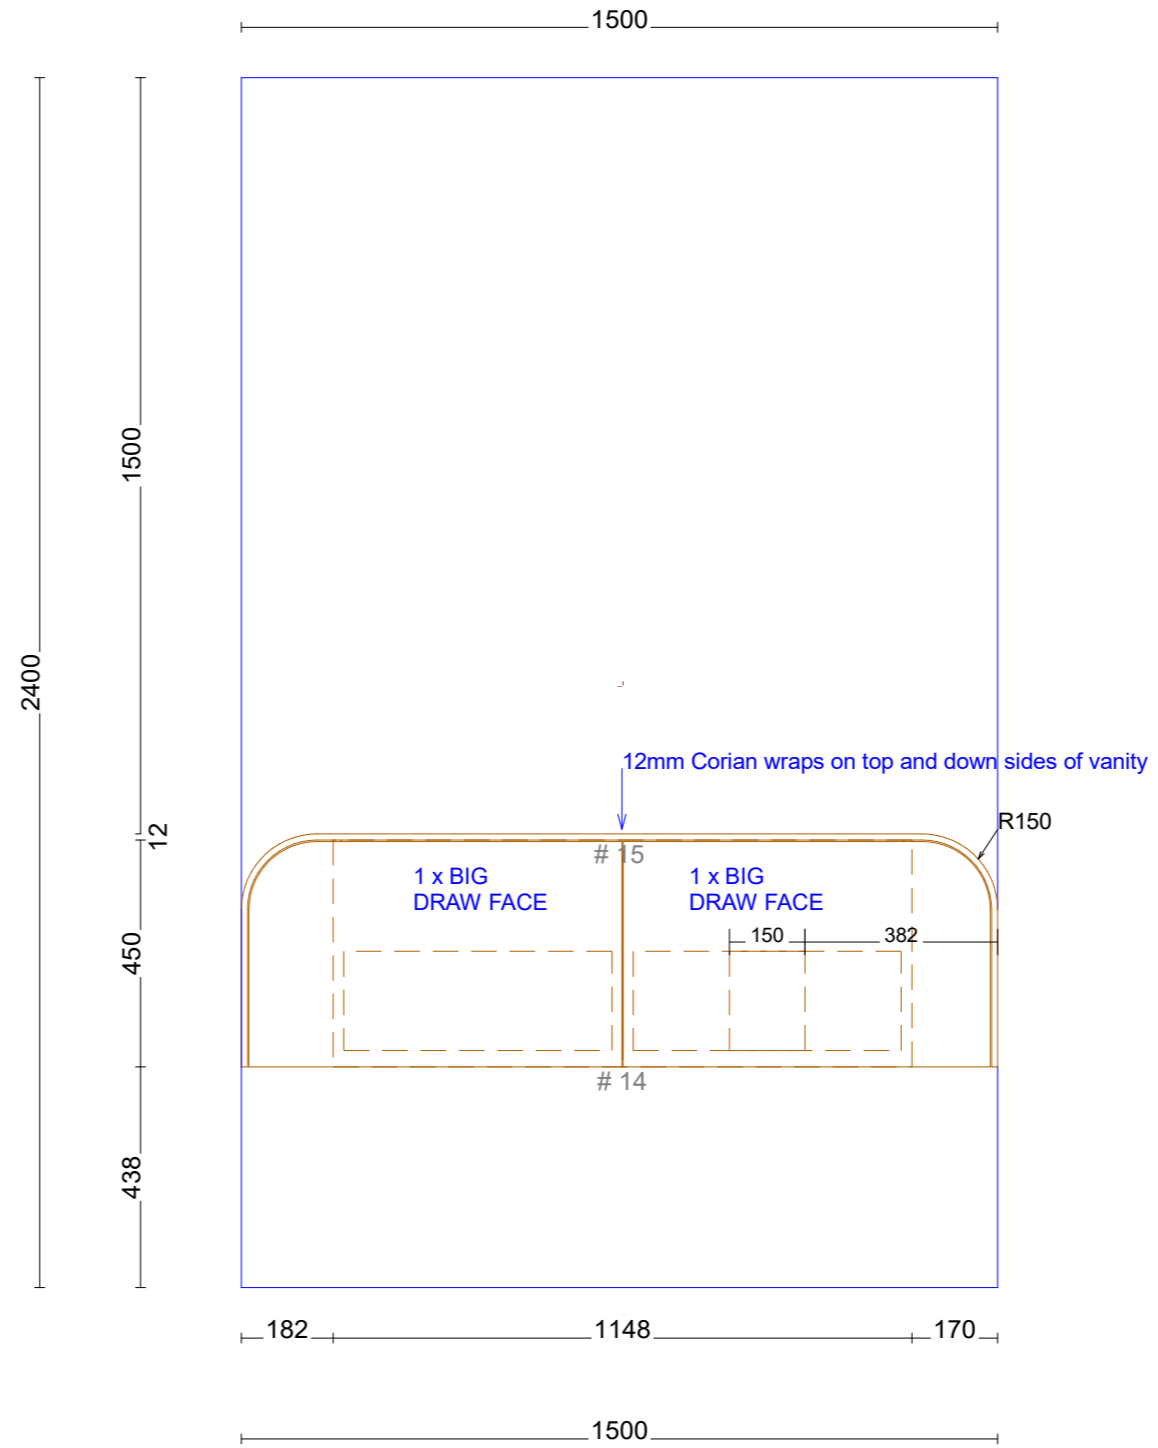

Range:Accessories

Range:Hvar 700mm Single Bowl Centre

Range:Hvar 900mm Single Bowl Centre

Range:Hvar 1200mm Single Bowl Centre

Range:Hvar 1500mm Double Bowl

Range:Hvar 1500mm Single Bowl Centre

Range:Hvar 1500mm Single Bowl Left

Range:Hvar 1500mm Single Bowl Right

Range:Hvar 1800mm Double Bowl

Range:Hvar 1800mm Single Bowl Centre

Range:Hvar 1800mm Single Bowl Left

PLACEMENT 600, 700, 900 AND 1200 LINE DRAWINGS

CENTRE ONLY

PLACEMENT 1500 AND 1800 LINE DRAWINGS

CENTRE

LEFT

2 X BASINS

RIGHT

Range:Placemnt Of Basins

TAP HOLE LINE DRAWINGS

NO TAP HOLE

1 TAP HOLE

2 TAP HOLE

3 TAP HOLE

Range: Taphole Positions