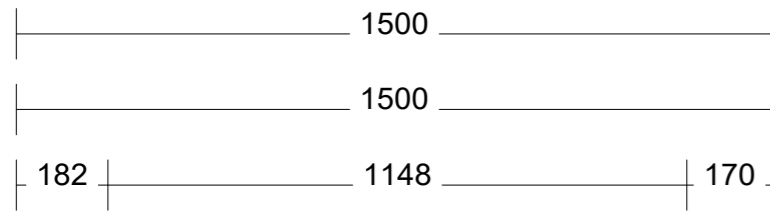

Pill Shape shaving cab
LED. On all sides of cab

Inner draw set-out with
under mount basin

LED set-out on vanity
cabinets

Inner draw set-out with
top mount basin

LED set-out on chrucl
arch shaving cabinets

Range:Accessories

Range:Hvar 700mm Single Bowl Centre

Range:Hvar 900mm Single Bowl Centre

Range:Hvar 1200mm Single Bowl Centre

Range:Hvar 1500mm Double Bowl

Range:Hvar 1500mm Single Bowl Centre

Range:Hvar 1500mm Single Bowl Left

Range:Hvar 1500mm Single Bowl Right

Range:Hvar 1800mm Double Bowl

Range:Hvar 1800mm Single Bowl Centre

Range:Hvar 1800mm Single Bowl Left

PLACEMENT 600, 700, 900 AND 1200 LINE DRAWINGS

CENTRE ONLY

PLACEMENT 1500 AND 1800 LINE DRAWINGS

CENTRE

LEFT

2 X BASINS

RIGHT

Range:Placemnt Of Basins

TAP HOLE LINE DRAWINGS

NO TAP HOLE

1 TAP HOLE