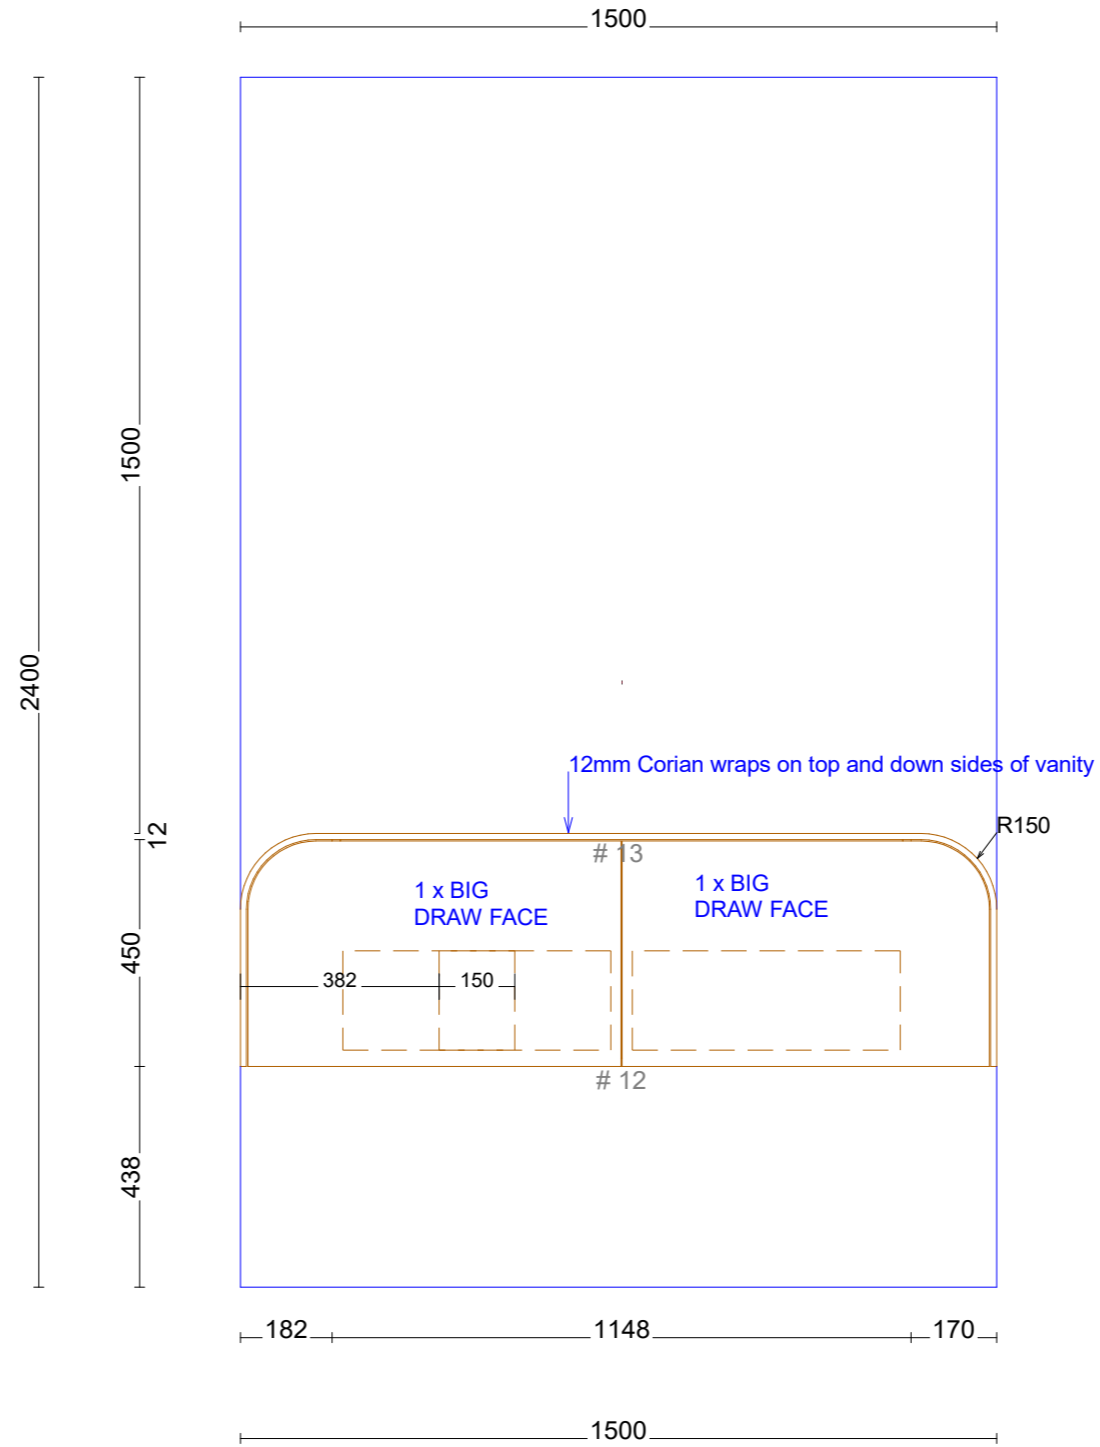

Range:Accessories

Range:Hvar 700mm Single Bowl Centre

Range:Hvar 900mm Single Bowl Centre

Range:Hvar 1200mm Single Bowl Centre

Range:Hvar 1500mm Double Bowl

Range:Hvar 1500mm Single Bowl Centre

Range:Hvar 1500mm Single Bowl Left

Range:Hvar 1500mm Single Bowl Right

Range:Hvar 1800mm Double Bowl

Range:Hvar 1800mm Single Bowl Centre

Range:Hvar 1800mm Single Bowl Left

PLACEMENT 600, 700, 900 AND 1200 LINE DRAWINGS

CENTRE ONLY

PLACEMENT 1500 AND 1800 LINE DRAWINGS

CENTRE

LEFT

2 X BASINS

RIGHT

Range:Placemnt Of Basins

TAP HOLE LINE DRAWINGS

NO TAP HOLE

1 TAP HOLE

2 TAP HOLE

3 TAP HOLE

Range: Taphole Positions