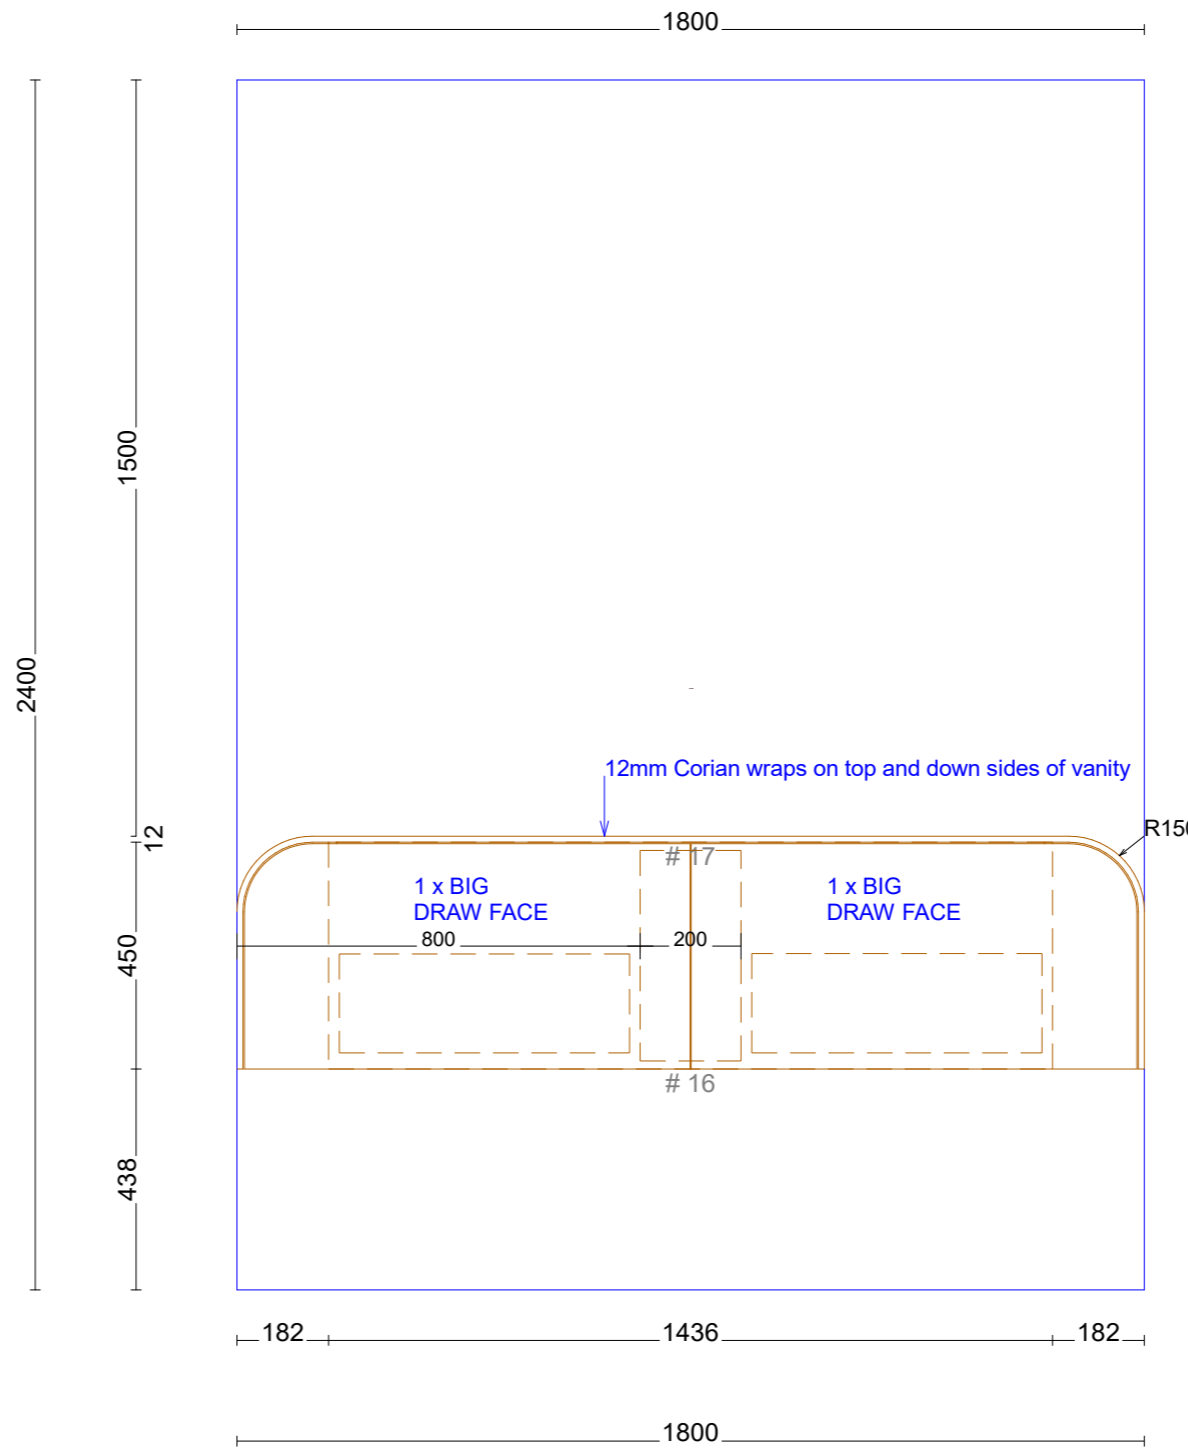

Range:Accessories

Range:Hvar 700mm Single Bowl Centre

Range:Hvar 900mm Single Bowl Centre

Range:Hvar 1200mm Single Bowl Centre

Range:Hvar 1500mm Double Bowl

Range:Hvar 1500mm Single Bowl Centre

Range:Hvar 1500mm Single Bowl Left

Range:Hvar 1500mm Single Bowl Right

Range:Hvar 1800mm Double Bowl

Range:Hvar 1800mm Single Bowl Centre

Range:Hvar 1800mm Single Bowl Left

PLACEMENT 600, 700, 900 AND 1200 LINE DRAWINGS

CENTRE ONLY

PLACEMENT 1500 AND 1800 LINE DRAWINGS

CENTRE

LEFT

2 X BASINS

RIGHT

Range:Placemnt Of Basins

TAP HOLE LINE DRAWINGS

NO TAP HOLE

1 TAP HOLE

2 TAP HOLE

3 TAP HOLE

Range: Taphole Positions