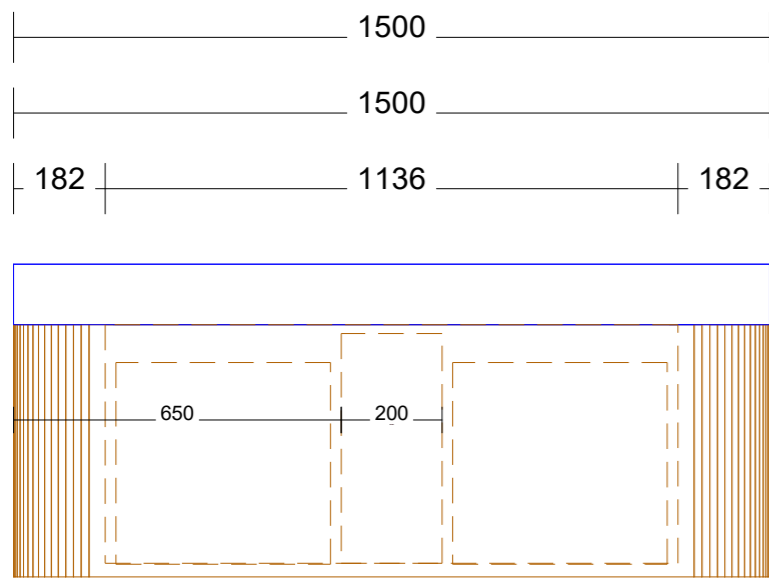

Range:Accessories

Range:Hvar 700mm Single Bowl Centre

Range:Hvar 900mm Single Bowl Centre

Range:Hvar 1200mm Single Bowl Centre

Range:Hvar 1500mm Double Bowl

Range:Hvar 1500mm Single Bowl Centre

Range:Hvar 1500mm Single Bowl Left

Range:Hvar 1500mm Single Bowl Right

Range:Hvar 1800mm Double Bowl

Range:Hvar 1800mm Single Bowl Centre

Range:Hvar 1800mm Single Bowl Left

PLACEMENT 600, 700, 900 AND 1200 LINE DRAWINGS

CENTRE ONLY

PLACEMENT 1500 AND 1800 LINE DRAWINGS

CENTRE

LEFT

2 X BASINS

RIGHT

Range:Placemnt Of Basins

TAP HOLE LINE DRAWINGS

NO TAP HOLE

1 TAP HOLE

2 TAP HOLE

3 TAP HOLE

Range: Taphole Positions