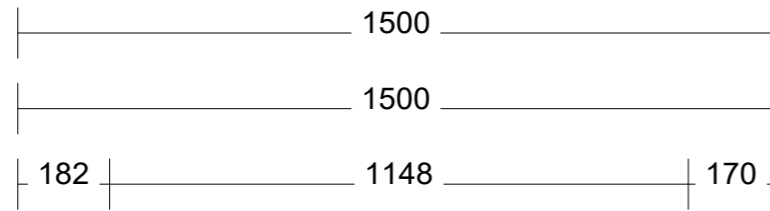

Range:Accessories

Range:Hvar 700mm Single Bowl Centre

Range:Hvar 900mm Single Bowl Centre

Range:Hvar 1200mm Single Bowl Centre

Range:Hvar 1500mm Double Bowl

Range:Hvar 1500mm Single Bowl Centre

Range:Hvar 1500mm Single Bowl Left

Range:Hvar 1500mm Single Bowl Right

Range:Hvar 1800mm Double Bowl

Range:Hvar 1800mm Single Bowl Centre

Range:Hvar 1800mm Single Bowl Left

PLACEMENT 600, 700, 900 AND 1200 LINE DRAWINGS

CENTRE ONLY

PLACEMENT 1500 AND 1800 LINE DRAWINGS

CENTRE

LEFT

2 X BASINS

RIGHT

Range:Placemnt Of Basins

TAP HOLE LINE DRAWINGS

NO TAP HOLE

1 TAP HOLE