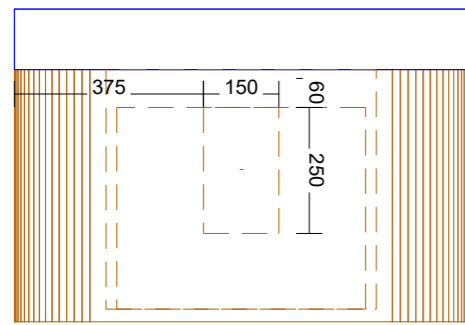

Pill Shape shaving cab
LED. On all sides of cab

Inner draw set-out with
under mount basin

LED set-out on vanity
cabinets

Inner draw set-out with
top mount basin

LED set-out on chrucl
arch shaving cabinets

Range:Accessories

Range:Hvar 700mm Single Bowl Centre

Range:Hvar 900mm Single Bowl Centre

Range:Hvar 1200mm Single Bowl Centre

Range:Hvar 1500mm Double Bowl

Range:Hvar 1500mm Single Bowl Centre

Range:Hvar 1500mm Single Bowl Left

Range:Hvar 1500mm Single Bowl Right

Range:Hvar 1800mm Double Bowl

Range:Hvar 1800mm Single Bowl Centre

Range:Hvar 1800mm Single Bowl Left

PLACEMENT 600, 700, 900 AND 1200 LINE DRAWINGS

CENTRE ONLY

PLACEMENT 1500 AND 1800 LINE DRAWINGS

CENTRE

LEFT

2 X BASINS

RIGHT

Range:Placemnt Of Basins

TAP HOLE LINE DRAWINGS

NO TAP HOLE

1 TAP HOLE