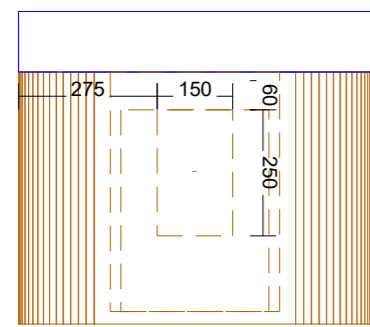

Pill Shape shaving cab
LED. On all sides of cab

Inner draw set-out with
under mount basin

LED set-out on vanity
cabinets

Inner draw set-out with
top mount basin

LED set-out on chrucl
arch shaving cabinets

Range:Accessories

Range:Hvar 700mm Single Bowl Centre

Range:Hvar 900mm Single Bowl Centre

Range:Hvar 1200mm Single Bowl Centre

Range:Hvar 1500mm Double Bowl

Range:Hvar 1500mm Single Bowl Centre

Range:Hvar 1500mm Single Bowl Left

Range:Hvar 1500mm Single Bowl Right

Range:Hvar 1800mm Double Bowl

Range:Hvar 1800mm Single Bowl Centre

Range:Hvar 1800mm Single Bowl Left

PLACEMENT 600, 700, 900 AND 1200 LINE DRAWINGS

CENTRE ONLY

PLACEMENT 1500 AND 1800 LINE DRAWINGS

CENTRE

LEFT

2 X BASINS

RIGHT

Range:Placemnt Of Basins

TAP HOLE LINE DRAWINGS

NO TAP HOLE

1 TAP HOLE