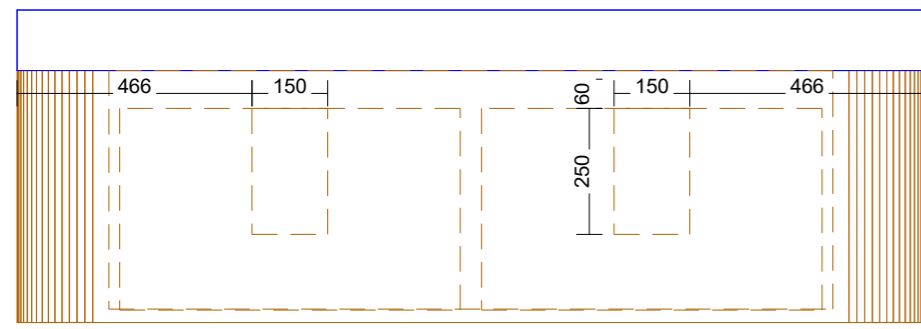

Pill Shape shaving cab
LED. On all sides of cab

Inner draw set-out with
under mount basin

LED set-out on vanity
cabinets

Inner draw set-out with
top mount basin

LED set-out on chrucl
arch shaving cabinets

Range:Accessories

Range:Hvar 700mm Single Bowl Centre

Range:Hvar 900mm Single Bowl Centre

Range:Hvar 1200mm Single Bowl Centre

Range:Hvar 1500mm Double Bowl

Range:Hvar 1500mm Single Bowl Centre

Range:Hvar 1500mm Single Bowl Left

Range:Hvar 1500mm Single Bowl Right

Range:Hvar 1800mm Double Bowl

Range:Hvar 1800mm Single Bowl Centre

Range:Hvar 1800mm Single Bowl Left

PLACEMENT 600, 700, 900 AND 1200 LINE DRAWINGS

CENTRE ONLY

PLACEMENT 1500 AND 1800 LINE DRAWINGS

CENTRE

LEFT

2 X BASINS

RIGHT

Range:Placemnt Of Basins

TAP HOLE LINE DRAWINGS

NO TAP HOLE

1 TAP HOLE