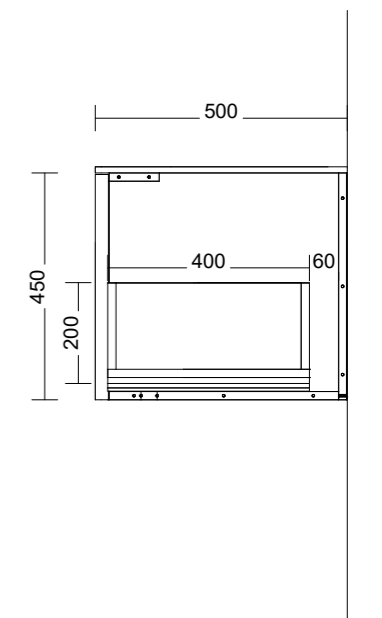

Pill Shape shaving cab
LED. On all sides of cab

Inner draw set-out with
under mount basin

LED set-out on vanity
cabinets

Inner draw set-out with
top mount basin

LED set-out on chrucl
arch shaving cabinets

Range:Accessories

Range:Hvar 700mm Single Bowl Centre

Range:Hvar 900mm Single Bowl Centre

Range:Hvar 1200mm Single Bowl Centre

Range:Hvar 1500mm Double Bowl

Range:Hvar 1500mm Single Bowl Centre

Range:Hvar 1500mm Single Bowl Left

Range:Hvar 1500mm Single Bowl Right

Range:Hvar 1800mm Double Bowl

Range:Hvar 1800mm Single Bowl Centre

Range:Hvar 1800mm Single Bowl Left

PLACEMENT 600, 700, 900 AND 1200 LINE DRAWINGS

CENTRE ONLY

PLACEMENT 1500 AND 1800 LINE DRAWINGS

CENTRE

LEFT

2 X BASINS

RIGHT

Range:Placemnt Of Basins

TAP HOLE LINE DRAWINGS

NO TAP HOLE

1 TAP HOLE