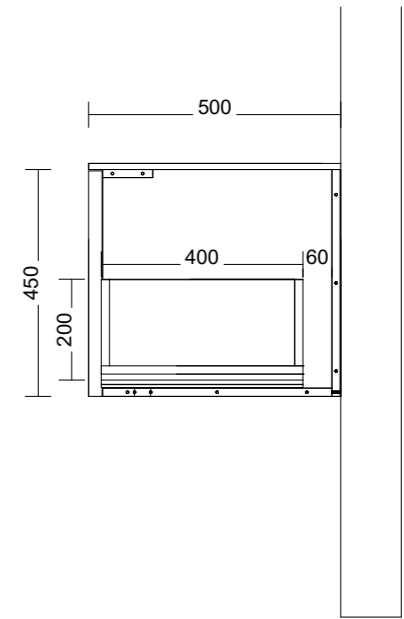

Pill Shape shaving cab
LED. On all sides of cab

Inner draw set-out with
under mount basin

LED set-out on vanity
cabinets

Inner draw set-out with
top mount basin

LED set-out on chrucl
arch shaving cabinets

Range:Accessories

Range:Hvar 700mm Single Bowl Centre

Range:Hvar 900mm Single Bowl Centre

Range:Hvar 1200mm Single Bowl Centre

Range:Hvar 1500mm Double Bowl

Range:Hvar 1500mm Single Bowl Centre

Range:Hvar 1500mm Single Bowl Left

Range:Hvar 1500mm Single Bowl Right

Range:Hvar 1800mm Double Bowl

Range:Hvar 1800mm Single Bowl Centre

Range:Hvar 1800mm Single Bowl Left

PLACEMENT 600, 700, 900 AND 1200 LINE DRAWINGS

CENTRE ONLY

PLACEMENT 1500 AND 1800 LINE DRAWINGS

CENTRE

LEFT

2 X BASINS

RIGHT

Range:Placemnt Of Basins

TAP HOLE LINE DRAWINGS

NO TAP HOLE

1 TAP HOLE