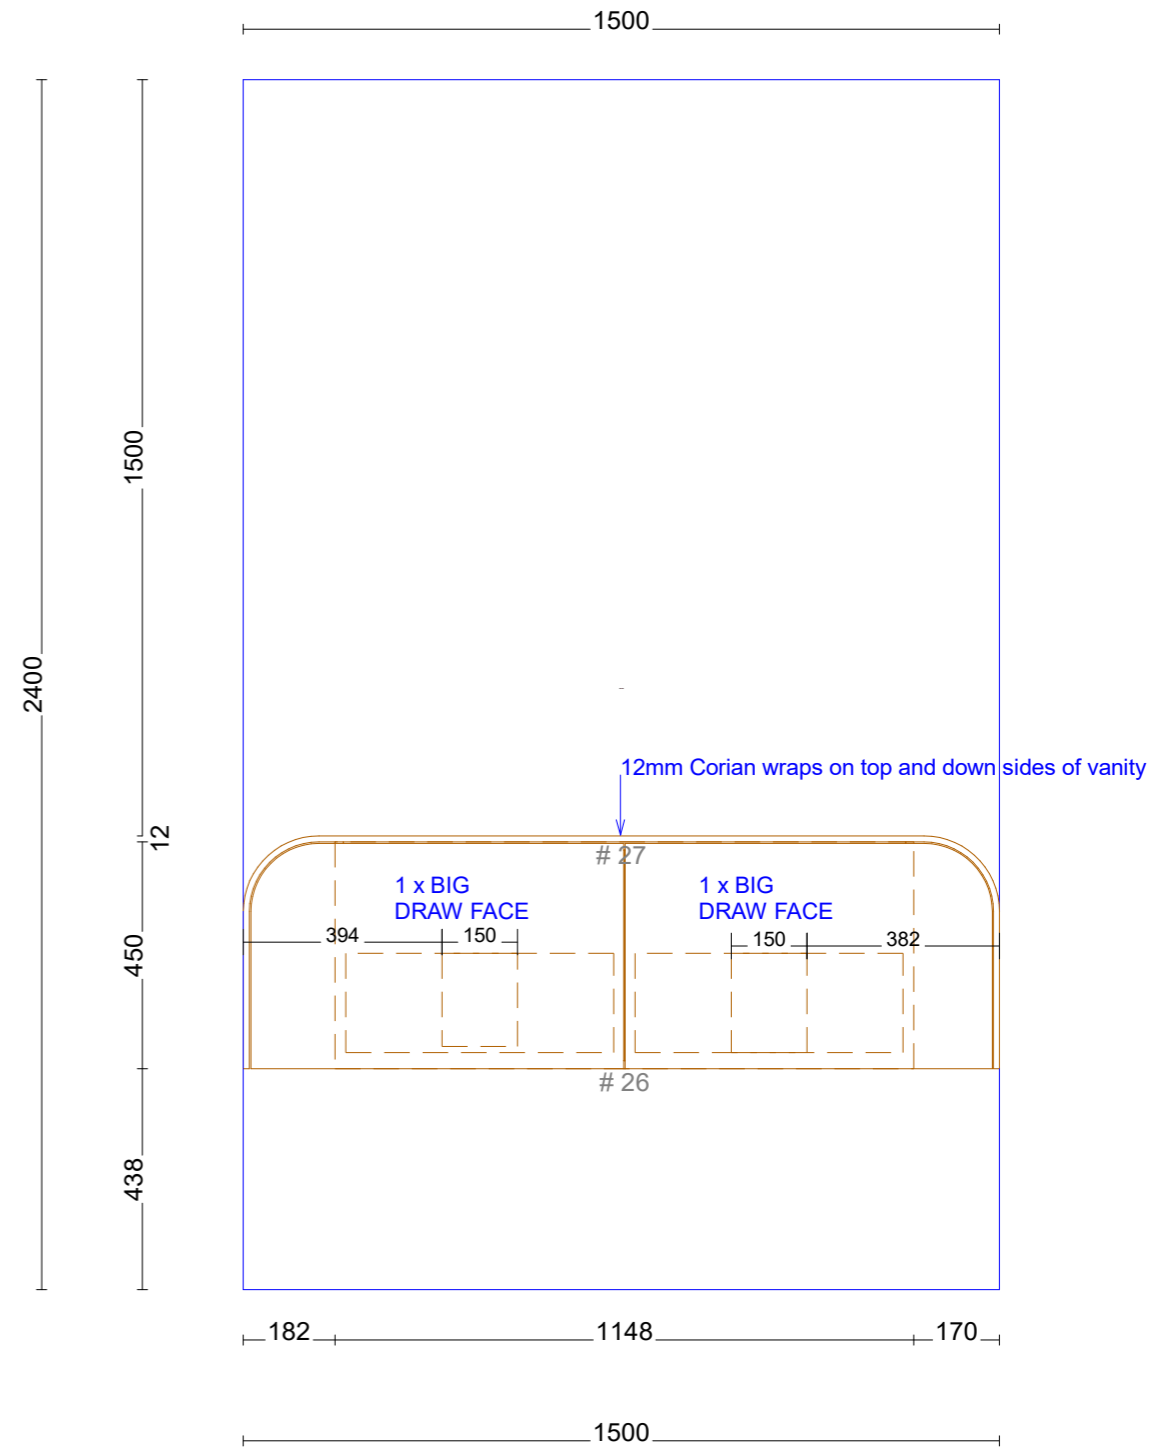

Range:Accessories

Range:Hvar 700mm Single Bowl Centre

Range:Hvar 900mm Single Bowl Centre

Range:Hvar 1200mm Single Bowl Centre

Range:Hvar 1500mm Double Bowl

Range:Hvar 1500mm Single Bowl Centre

Range:Hvar 1500mm Single Bowl Left

Range:Hvar 1500mm Single Bowl Right

Range:Hvar 1800mm Double Bowl

Range:Hvar 1800mm Single Bowl Centre

Range:Hvar 1800mm Single Bowl Left

PLACEMENT 600, 700, 900 AND 1200 LINE DRAWINGS

CENTRE ONLY

PLACEMENT 1500 AND 1800 LINE DRAWINGS

CENTRE

LEFT

2 X BASINS

RIGHT

Range:Placemnt Of Basins

TAP HOLE LINE DRAWINGS

NO TAP HOLE

1 TAP HOLE

2 TAP HOLE

3 TAP HOLE

Range: Taphole Positions