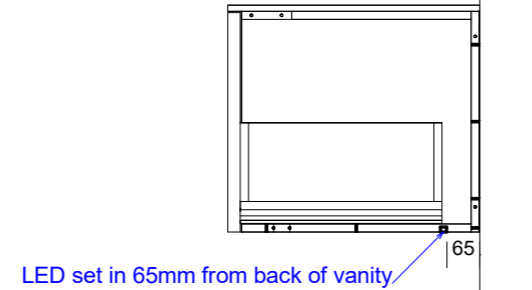

Pill Shape shaving cab
LED. On all sides of cab

Inner draw set-out with
under mount basin

LED set-out on vanity
cabinets

Inner draw set-out with
top mount basin

LED set-out on chrucl
arch shaving cabinets

Range:Accessories

Range:Hvar 700mm Single Bowl Centre

Range:Hvar 900mm Single Bowl Centre

Range:Hvar 1200mm Single Bowl Centre

Range:Hvar 1500mm Double Bowl

Range:Hvar 1500mm Single Bowl Centre

Range:Hvar 1500mm Single Bowl Left

Range:Hvar 1500mm Single Bowl Right

Range:Hvar 1800mm Double Bowl

Range:Hvar 1800mm Single Bowl Centre

Range:Hvar 1800mm Single Bowl Left

PLACEMENT 600, 700, 900 AND 1200 LINE DRAWINGS

CENTRE ONLY

PLACEMENT 1500 AND 1800 LINE DRAWINGS