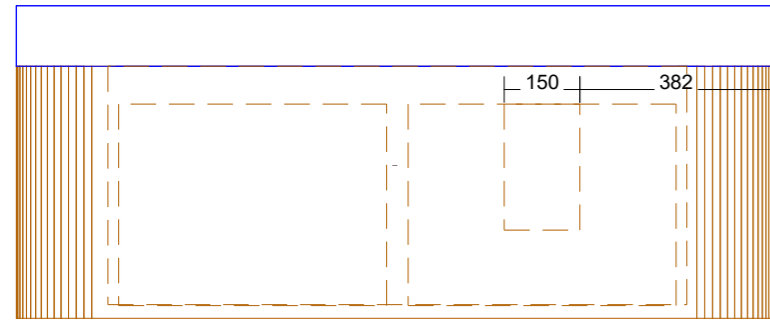

Pill Shape shaving cab
LED. On all sides of cab

Inner draw set-out with
under mount basin

LED set-out on vanity
cabinets

Inner draw set-out with
top mount basin

LED set-out on chrucl
arch shaving cabinets

Range:Accessories

Range:Hvar 700mm Single Bowl Centre

Range:Hvar 900mm Single Bowl Centre

Range:Hvar 1200mm Single Bowl Centre

Range:Hvar 1500mm Double Bowl

Range:Hvar 1500mm Single Bowl Centre

Range:Hvar 1500mm Single Bowl Left

Range:Hvar 1500mm Single Bowl Right

Range:Hvar 1800mm Double Bowl

Range:Hvar 1800mm Single Bowl Centre

Range:Hvar 1800mm Single Bowl Left

PLACEMENT 600, 700, 900 AND 1200 LINE DRAWINGS

CENTRE ONLY

PLACEMENT 1500 AND 1800 LINE DRAWINGS

CENTRE

LEFT

2 X BASINS

RIGHT

Range:Placemnt Of Basins

TAP HOLE LINE DRAWINGS

NO TAP HOLE

1 TAP HOLE