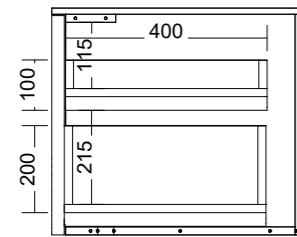

Pill Shape shaving cab
LED. On all sides of cab

Inner draw set-out with
under mount basin

LED set-out on vanity
cabinets

Inner draw set-out with
top mount basin

LED set-out on chrucl
arch shaving cabinets

Range:Accessories

Range:Hvar 700mm Single Bowl Centre

Range:Hvar 900mm Single Bowl Centre

Range:Hvar 1200mm Single Bowl Centre

Range:Hvar 1500mm Double Bowl

Range:Hvar 1500mm Single Bowl Centre

Range:Hvar 1500mm Single Bowl Left

Range:Hvar 1500mm Single Bowl Right

Range:Hvar 1800mm Double Bowl

Range:Hvar 1800mm Single Bowl Centre

Range:Hvar 1800mm Single Bowl Left

PLACEMENT 600, 700, 900 AND 1200 LINE DRAWINGS

CENTRE ONLY

PLACEMENT 1500 AND 1800 LINE DRAWINGS

CENTRE

LEFT

2 X BASINS

RIGHT

Range:Placemnt Of Basins

TAP HOLE LINE DRAWINGS

NO TAP HOLE

1 TAP HOLE