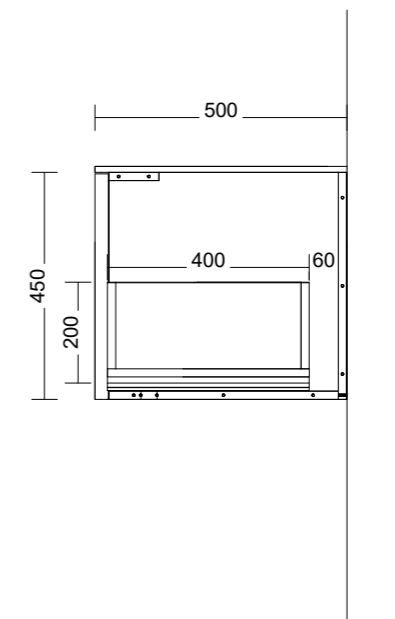

Pill Shape shaving cab
LED. On all sides of cab

Inner draw set-out with
under mount basin

LED set-out on vanity
cabinets

Inner draw set-out with
top mount basin

LED set-out on chrucl
arch shaving cabinets

Range:Accessories

Range:Hvar 700mm Single Bowl Centre

Range:Hvar 900mm Single Bowl Centre

Range:Hvar 1200mm Single Bowl Centre

Range:Hvar 1500mm Double Bowl

Range:Hvar 1500mm Single Bowl Centre

Range:Hvar 1500mm Single Bowl Left

Range:Hvar 1500mm Single Bowl Right

Range:Hvar 1800mm Double Bowl

Range:Hvar 1800mm Single Bowl Centre

Range:Hvar 1800mm Single Bowl Left

PLACEMENT 600, 700, 900 AND 1200 LINE DRAWINGS

CENTRE ONLY

PLACEMENT 1500 AND 1800 LINE DRAWINGS

CENTRE

LEFT

2 X BASINS

RIGHT

Range:Placemnt Of Basins

TAP HOLE LINE DRAWINGS

NO TAP HOLE

1 TAP HOLE