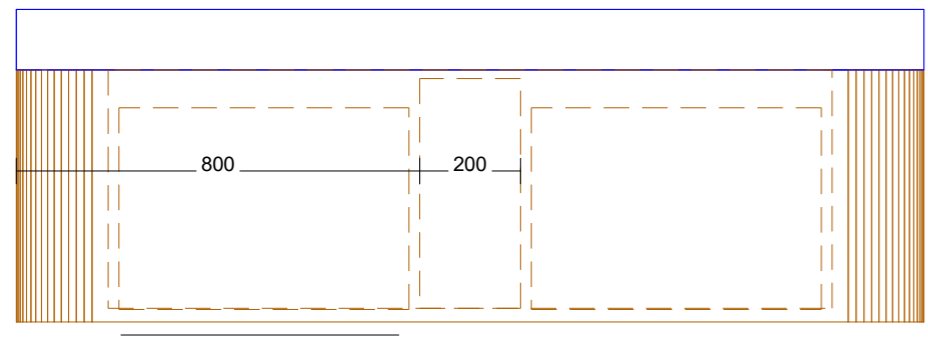

Pill Shape shaving cab
LED. On all sides of cab

Inner draw set-out with
under mount basin

LED set-out on vanity
cabinets

Inner draw set-out with
top mount basin

LED set-out on chrucl
arch shaving cabinets

Range:Accessories

Range:Hvar 700mm Single Bowl Centre

Range:Hvar 900mm Single Bowl Centre

Range:Hvar 1200mm Single Bowl Centre

Range:Hvar 1500mm Double Bowl

Range:Hvar 1500mm Single Bowl Centre

Range:Hvar 1500mm Single Bowl Left

Range:Hvar 1500mm Single Bowl Right

Range:Hvar 1800mm Double Bowl

Range:Hvar 1800mm Single Bowl Centre

Range:Hvar 1800mm Single Bowl Left

PLACEMENT 600, 700, 900 AND 1200 LINE DRAWINGS

CENTRE ONLY

PLACEMENT 1500 AND 1800 LINE DRAWINGS

CENTRE

LEFT

2 X BASINS

RIGHT

Range:Placemnt Of Basins

TAP HOLE LINE DRAWINGS

NO TAP HOLE

1 TAP HOLE