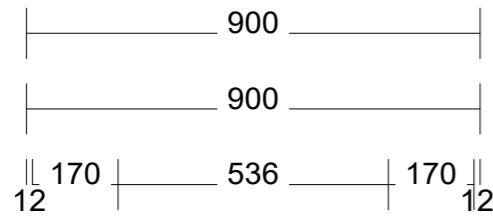

Pill Shape shaving cab
LED. On all sides of cab

Inner draw set-out with
under mount basin

LED set-out on vanity
cabinets

Inner draw set-out with
top mount basin

LED set-out on chrucl
arch shaving cabinets

Range:Accessories

Range:Hvar 700mm Single Bowl Centre

Range:Hvar 900mm Single Bowl Centre

Range:Hvar 1200mm Single Bowl Centre

Range:Hvar 1500mm Double Bowl

Range:Hvar 1500mm Single Bowl Centre

Range:Hvar 1500mm Single Bowl Left

Range:Hvar 1500mm Single Bowl Right

Range:Hvar 1800mm Double Bowl

Range:Hvar 1800mm Single Bowl Centre

Range:Hvar 1800mm Single Bowl Left

PLACEMENT 600, 700, 900 AND 1200 LINE DRAWINGS

CENTRE ONLY

PLACEMENT 1500 AND 1800 LINE DRAWINGS

CENTRE

LEFT

2 X BASINS

RIGHT

Range:Placemnt Of Basins

TAP HOLE LINE DRAWINGS

NO TAP HOLE

1 TAP HOLE