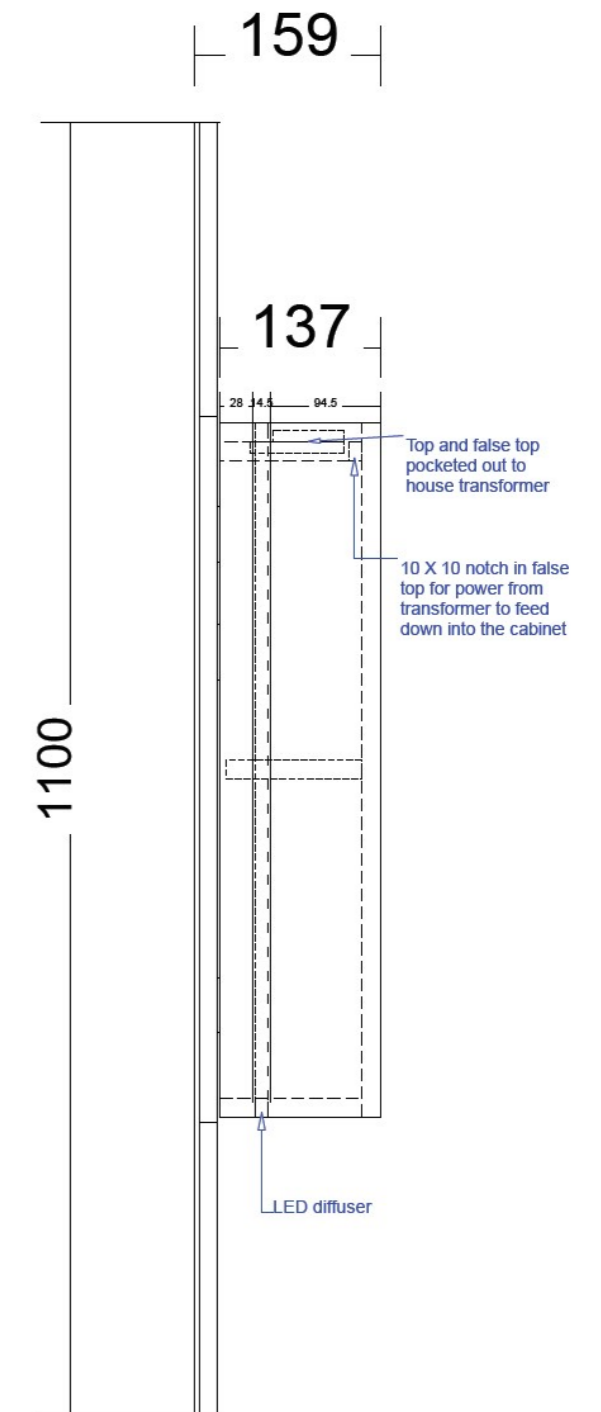

Pill Shape shaving cab
LED. On all sides of cab

Inner draw set-out with
under mount basin

LED set-out on vanity
cabinets

Inner draw set-out with
top mount basin

LED set-out on chrucl
arch shaving cabinets

Range:Accessories

Range:Hvar 700mm Single Bowl Centre

Range:Hvar 900mm Single Bowl Centre

Range:Hvar 1200mm Single Bowl Centre

Range:Hvar 1500mm Double Bowl

Range:Hvar 1500mm Single Bowl Centre

Range:Hvar 1500mm Single Bowl Left

Range:Hvar 1500mm Single Bowl Right

Range:Hvar 1800mm Double Bowl

Range:Hvar 1800mm Single Bowl Centre

Range:Hvar 1800mm Single Bowl Left

PLACEMENT 600, 700, 900 AND 1200 LINE DRAWINGS

CENTRE ONLY

PLACEMENT 1500 AND 1800 LINE DRAWINGS

CENTRE

LEFT

2 X BASINS

RIGHT

Range:Placemnt Of Basins

TAP HOLE LINE DRAWINGS

NO TAP HOLE

1 TAP HOLE