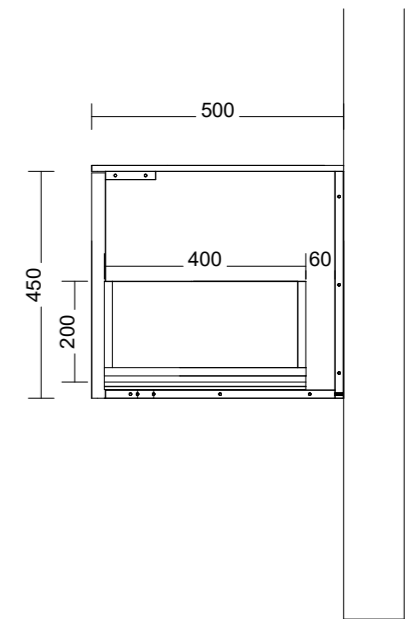

Pill Shape shaving cab
LED. On all sides of cab

Inner draw set-out with
under mount basin

LED set-out on vanity
cabinets

Inner draw set-out with
top mount basin

LED set-out on chrucl
arch shaving cabinets

Range:Accessories

Range:Hvar 700mm Single Bowl Centre

Range:Hvar 900mm Single Bowl Centre

Range:Hvar 1200mm Single Bowl Centre

Range:Hvar 1500mm Double Bowl

Range:Hvar 1500mm Single Bowl Centre

Range:Hvar 1500mm Single Bowl Left

Range:Hvar 1500mm Single Bowl Right

Range:Hvar 1800mm Double Bowl

Range:Hvar 1800mm Single Bowl Centre

Range:Hvar 1800mm Single Bowl Left

PLACEMENT 600, 700, 900 AND 1200 LINE DRAWINGS

CENTRE ONLY

PLACEMENT 1500 AND 1800 LINE DRAWINGS

CENTRE

LEFT

2 X BASINS

RIGHT

Range:Placemnt Of Basins

TAP HOLE LINE DRAWINGS

NO TAP HOLE

1 TAP HOLE