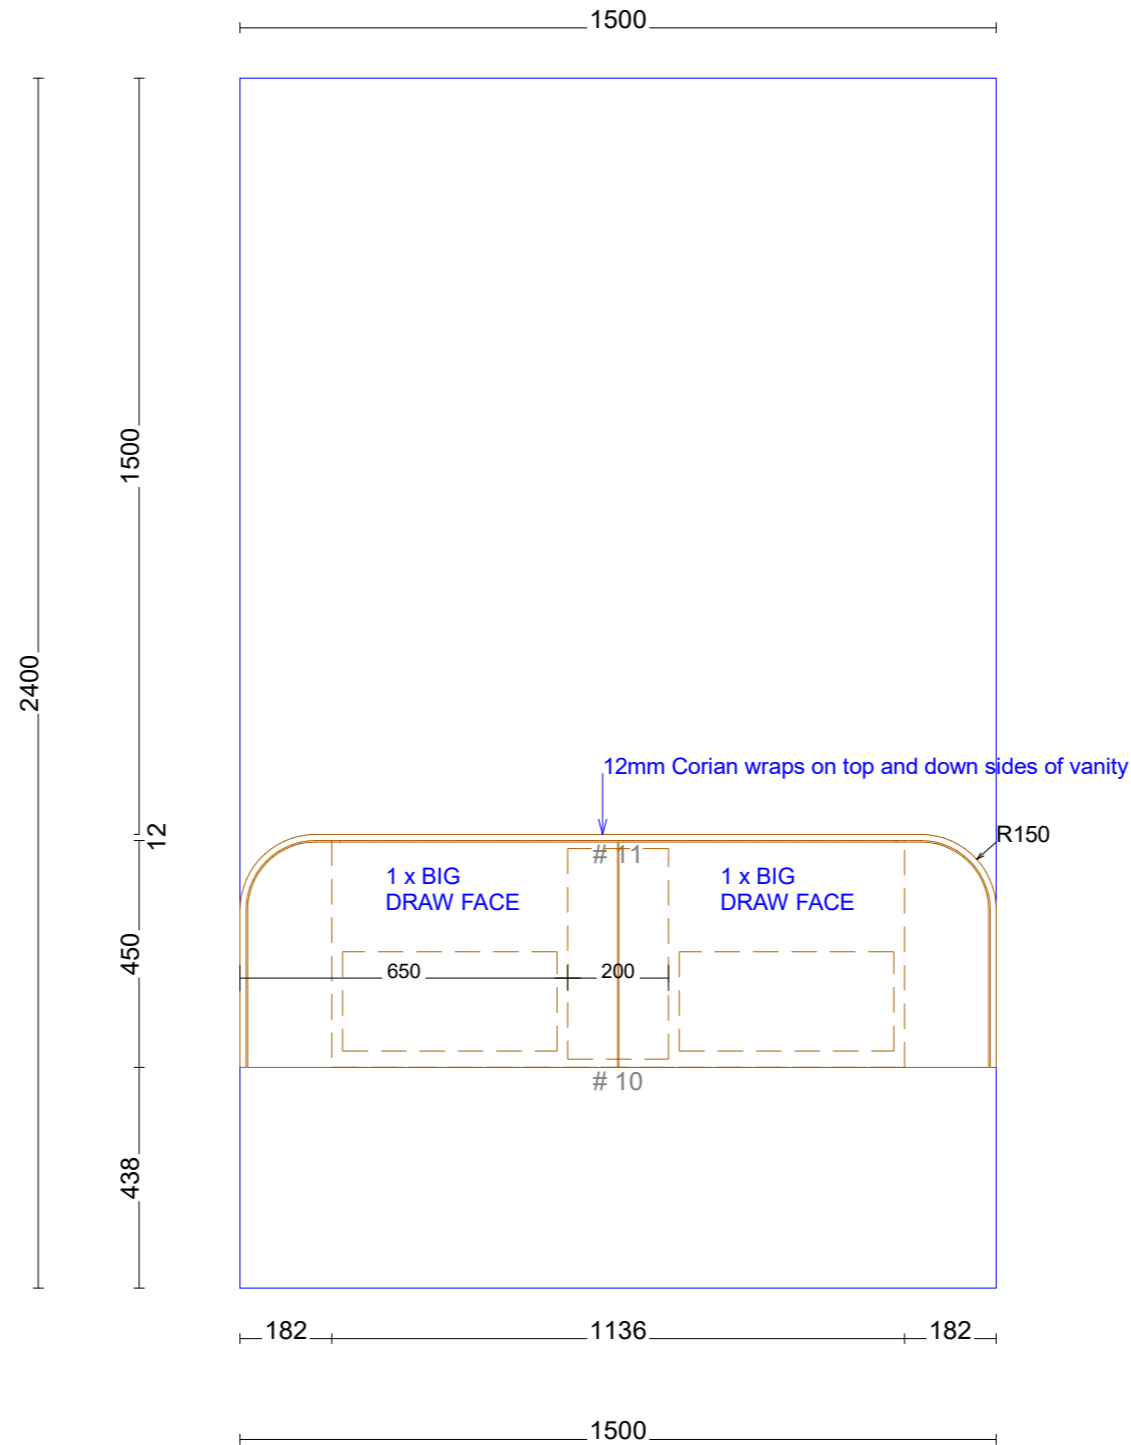

Range:Accessories

Range:Hvar 700mm Single Bowl Centre

Range:Hvar 900mm Single Bowl Centre

Range:Hvar 1200mm Single Bowl Centre

Range:Hvar 1500mm Double Bowl

Range:Hvar 1500mm Single Bowl Centre

Range:Hvar 1500mm Single Bowl Left

Range:Hvar 1500mm Single Bowl Right

Range:Hvar 1800mm Double Bowl

Range:Hvar 1800mm Single Bowl Centre

Range:Hvar 1800mm Single Bowl Left

PLACEMENT 600, 700, 900 AND 1200 LINE DRAWINGS

CENTRE ONLY

PLACEMENT 1500 AND 1800 LINE DRAWINGS

CENTRE

LEFT

2 X BASINS

RIGHT

Range:Placemnt Of Basins

TAP HOLE LINE DRAWINGS

NO TAP HOLE

1 TAP HOLE

2 TAP HOLE

3 TAP HOLE

Range: Taphole Positions