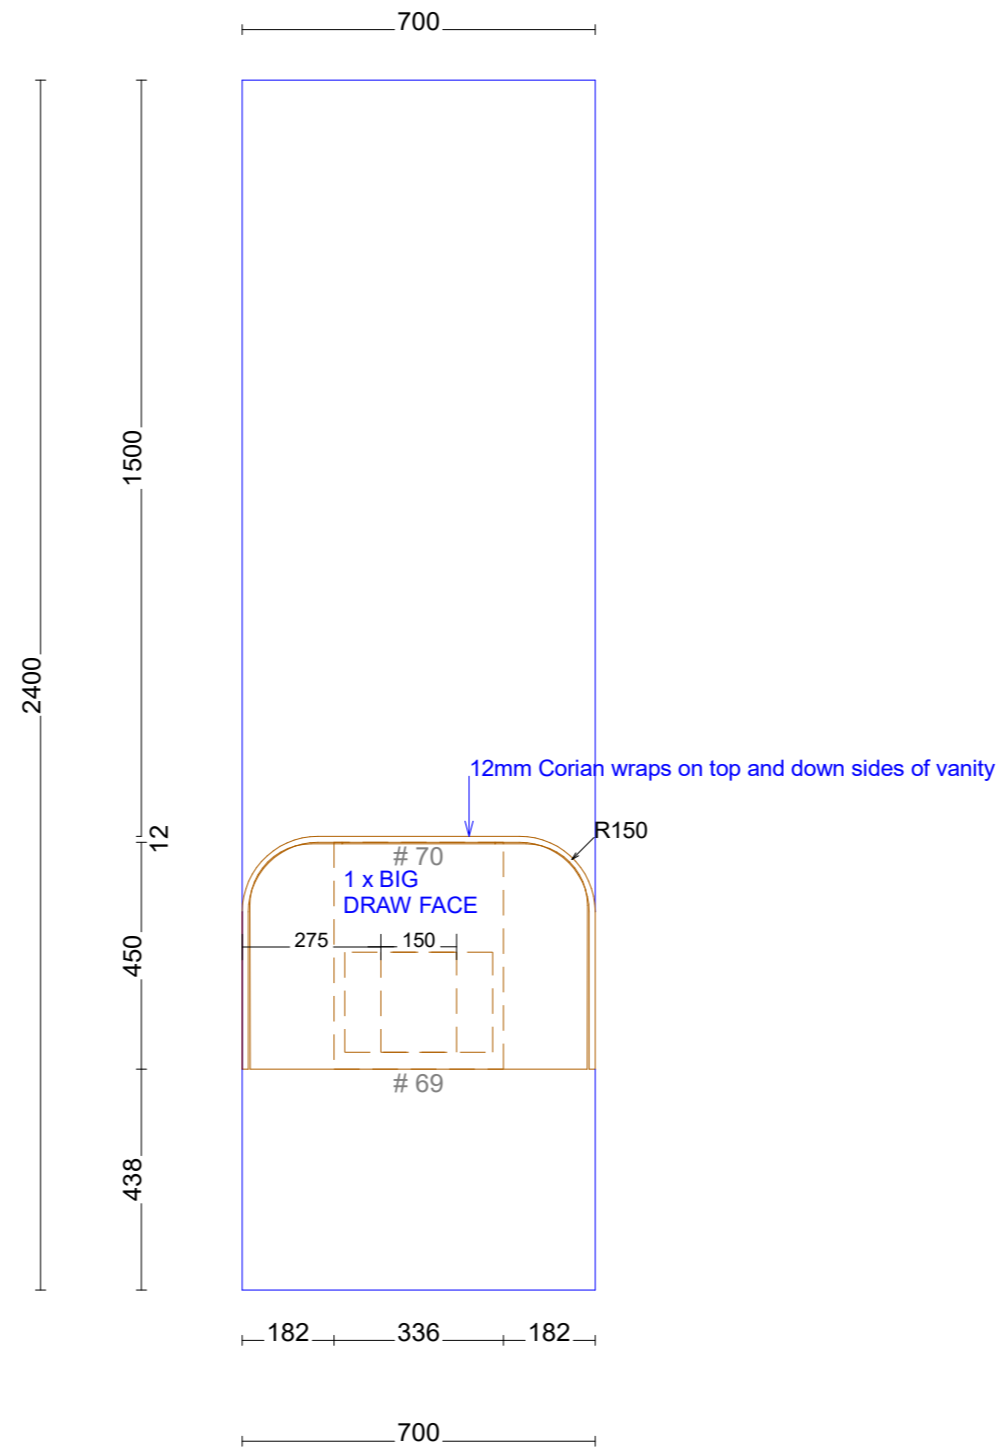

Pill Shape shaving cab
LED. On all sides of cab

Inner draw set-out with
under mount basin

LED set-out on vanity
cabinets

Inner draw set-out with
top mount basin

LED set-out on chrucl
arch shaving cabinets

Range:Accessories

Range:Hvar 700mm Single Bowl Centre

Range:Hvar 900mm Single Bowl Centre

Range:Hvar 1200mm Single Bowl Centre

Range:Hvar 1500mm Double Bowl

Range:Hvar 1500mm Single Bowl Centre

Range:Hvar 1500mm Single Bowl Left

Range:Hvar 1500mm Single Bowl Right

Range:Hvar 1800mm Double Bowl

Range:Hvar 1800mm Single Bowl Centre

Range:Hvar 1800mm Single Bowl Left

PLACEMENT 600, 700, 900 AND 1200 LINE DRAWINGS

CENTRE ONLY

PLACEMENT 1500 AND 1800 LINE DRAWINGS

CENTRE

LEFT

2 X BASINS

RIGHT

Range:Placemnt Of Basins

TAP HOLE LINE DRAWINGS

NO TAP HOLE

1 TAP HOLE